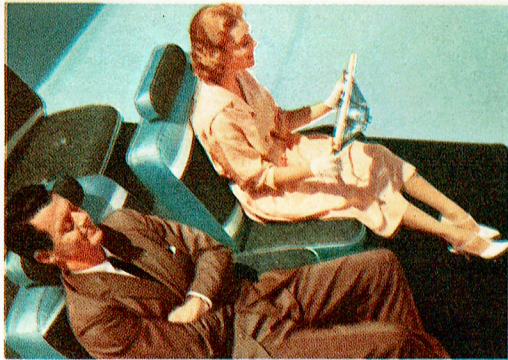

Personalized
FOR YOU

Rambler

for '59

THE WORLD'S ONLY CARS WITH *Personalized Comfort*

- *Sectional sofa front seats*
- *Adjustable head rests*
- *Airliner reclining seats*
- *Twin travel beds*
- *All-Season air conditioning*

THE COMPACT CAR WITH THE BEST OF BOTH!

*Big Car
Room and Comfort*

*Small Car
Economy and
Handling Ease*

1959 **AMBASSADOR** *V-8 Custom Country Club Hardtop*

1959 **AMBASSADOR** *V-8 Custom Hardtop Cross Country*

1959 **AMBASSADOR** *V-8 Super 4-Door Sedan*

1959 **RAMBLER REBEL** *V-8 Custom Country Club Hardtop*

1959 **RAMBLER** *Custom 4-Door Sedan*
Economy 6 or Rebel V-8 Engine

1959 **RAMBLER** *Custom Cross Country*
Economy 6 or Rebel V-8 Engine

1959 METROPOLITAN *Hardtop & Convertible*

- SEE BRAND NEW FEATURES
- TRY PERSONALIZED COMFORT
- DRIVE RAMBLER TODAY!

Represented Personally By —