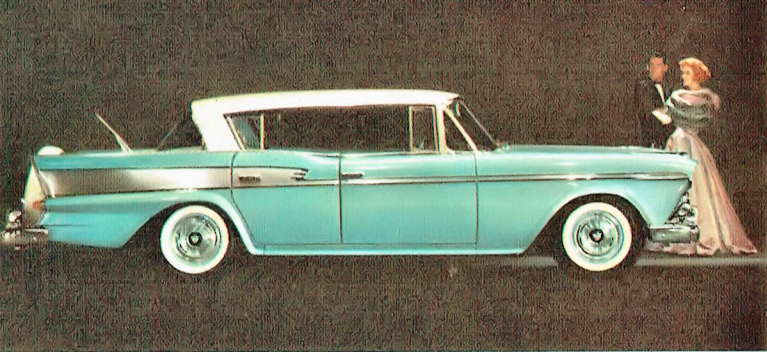

Personalized
FOR YOU

Rambler

for '59

THE WORLD'S ONLY CARS WITH *Personalized Comfort*

- *Sectional sofa front seats*
- *Adjustable head rests*
- *Airliner reclining seats*
- *Twin travel beds*
- *All-Season air conditioning*

THE COMPACT CAR WITH THE BEST OF BOTH!

*Big Car
Room and Comfort*

*Small Car
Economy and
Handling Ease*

1959 **AMBASSADOR** *V-8 Custom Country Club Hardtop*

1959 **AMBASSADOR** *V-8 Custom Hardtop Cross Country*

1959 **AMBASSADOR** *V-8 Super 4-Door Sedan*

1959 **RAMBLER REBEL** *V-8 Custom Country Club Hardtop*

1959 **RAMBLER** *Custom 4-Door Sedan*
Economy 6 or Rebel V-8 Engine

1959 **RAMBLER** *Custom Cross Country*
Economy 6 or Rebel V-8 Engine

1959 **RAMBLER** *Six Super 4-Door Hardtop*

1959 **RAMBLER** *Super 4-Door Sedan*
Economy 6 or Rebel V-8 Engine

1959 **RAMBLER** *Six Deluxe 4-Door Sedan*

1959 **RAMBLER AMERICAN** *Super Club Sedan*

1959 RAMBLER AMERICAN *Super Station Wagon*