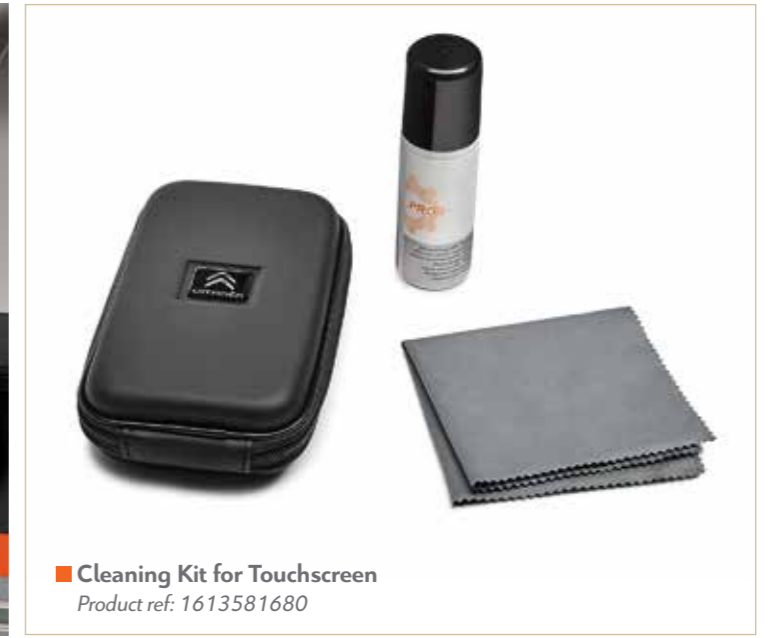

SUNBLINDS

Why not fit your car with sunblinds for added passenger comfort? Designed to fit the shape of your windows, they prevent glare and keep the interior temperature down.