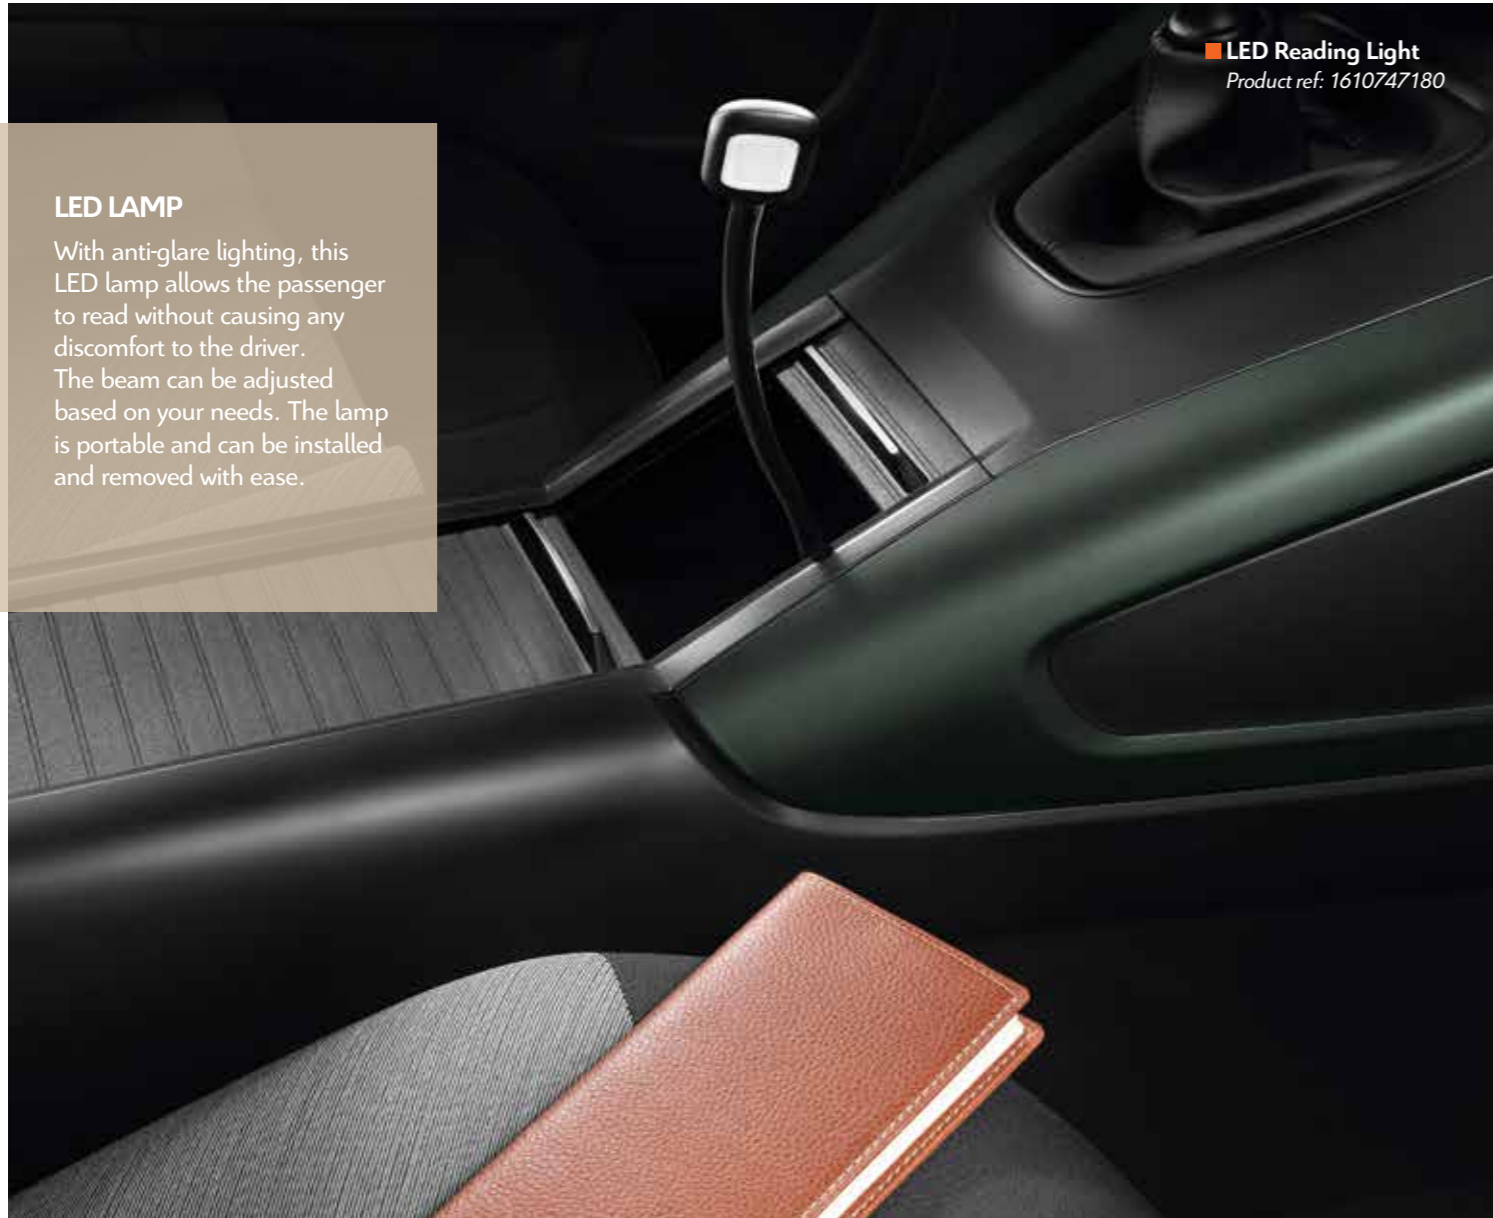

■ Cigarette Lighter
Product ref: 822796

■ Coat Hanger
Product ref: 1609734180

COMFORT

■ LED Reading Light
Product ref: 1610747180

LED LAMP

With anti-glare lighting, this LED lamp allows the passenger to read without causing any discomfort to the driver. The beam can be adjusted based on your needs. The lamp is portable and can be installed and removed with ease.