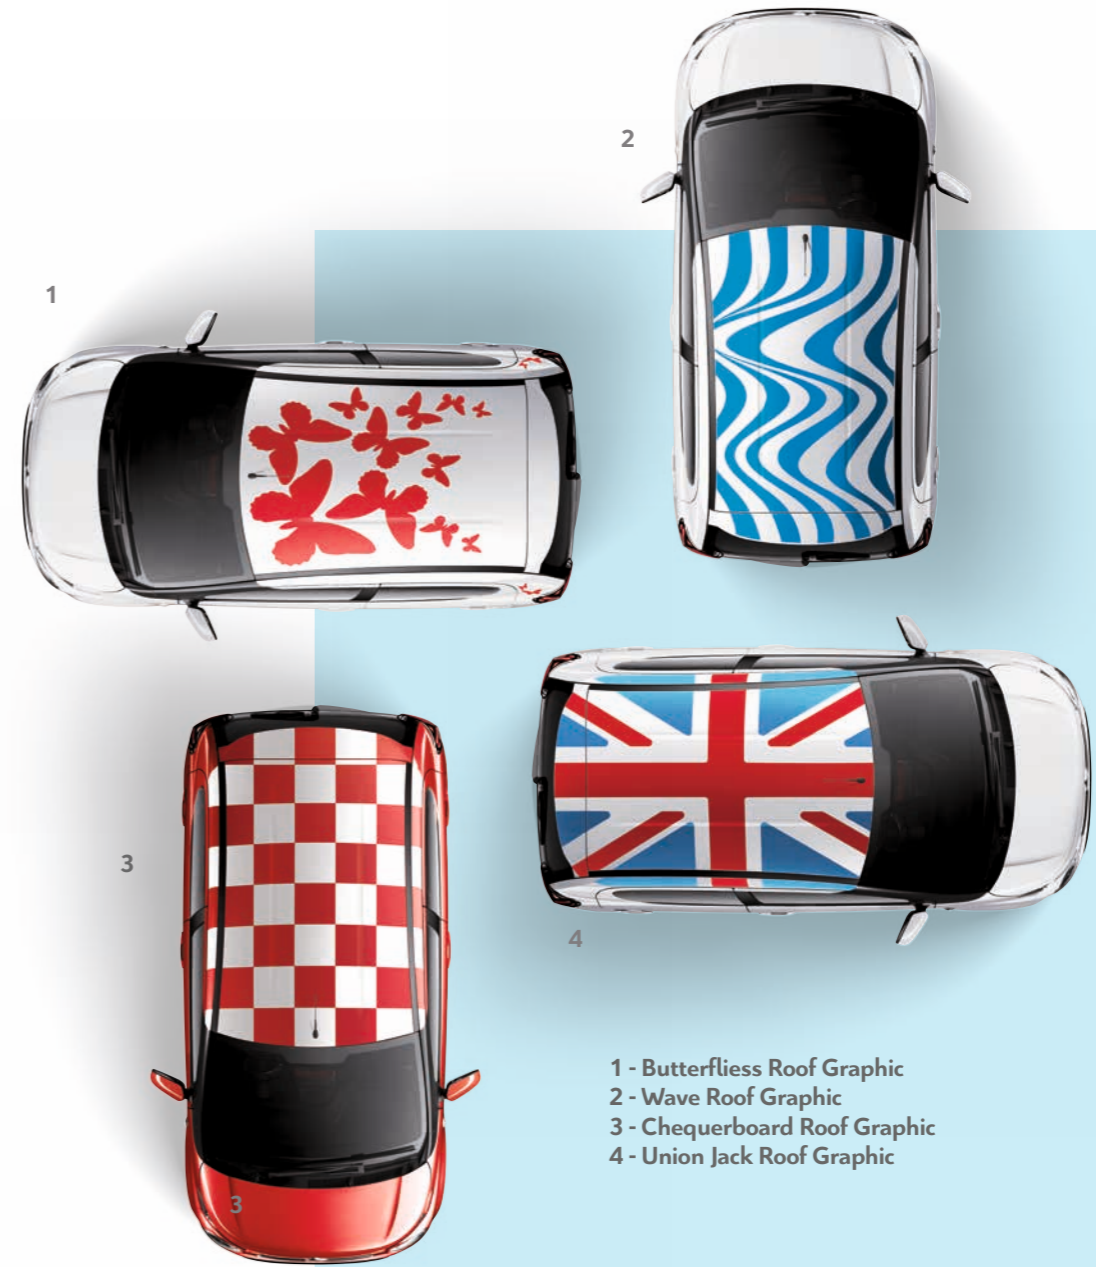

This brochure was designed and produced by Acuity.

The Citroën C1 is all about having the freedom to express yourself. And with these brand new roof graphics including Butterflies, Union Jack, Chequerboard and Wave, you and your C1 can now make a fresh style statement. Available in a choice of colours these exciting new designs can be easily fitted to your C1 by your local Citroën dealer.