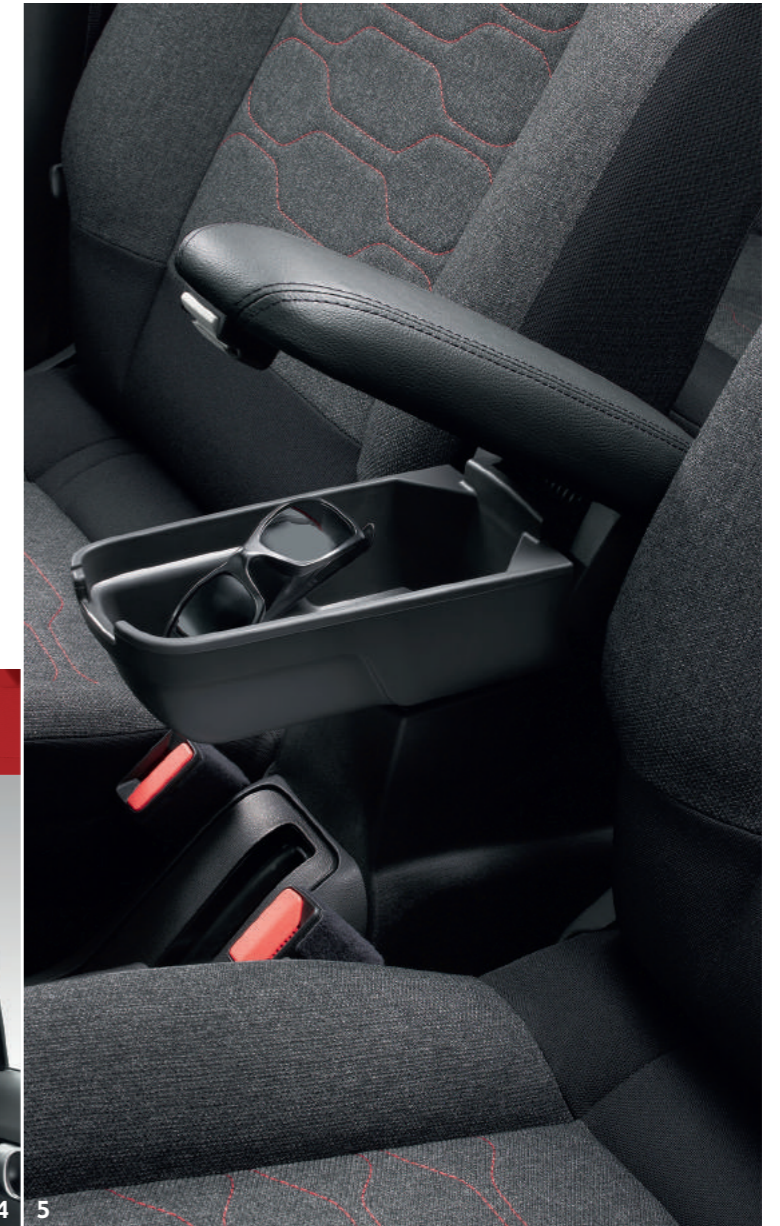

3

- 1 - Fragrance diffuser
- 2 - Ashtray with grey ring
- 3 - Range of nomadic perfume refills
- 4 - Hanger on headrest
- 5 - Front Centre Armrest

2

4

5

MORE CONFIDENCE

Your safety is everything. Engineered to give you confidence and security our accessories will help to protect you and your passengers wherever you go.

1

- 1 - Range of child seats available - for more information talk to your CITROËN Dealer
- 2 - Set of traditional snow chains
- 3 - Warning triangle and high visibility jacket

2

3

CHILD SEATS

The smallest sometimes deserve the greatest attention. Child seats help to add to your CITROËN comfort, by being easy to install and use.