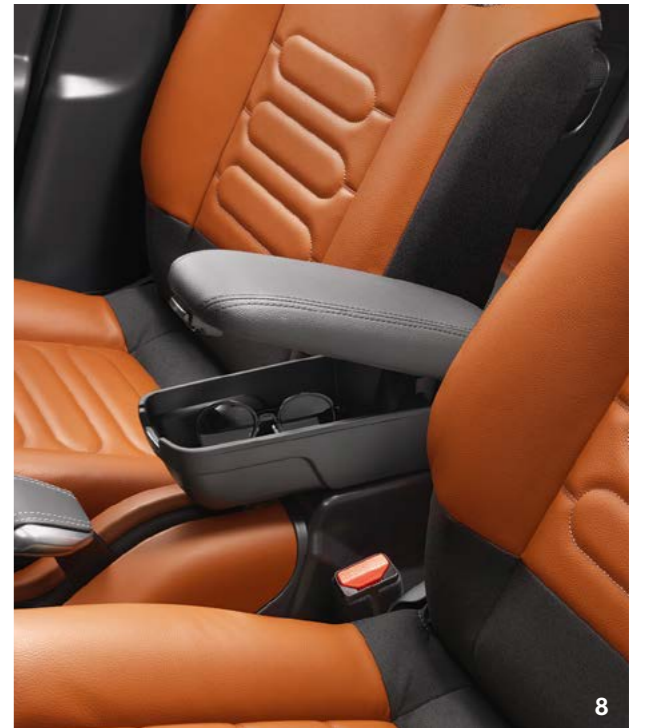

## SUNSHADES

Why not fit your car with sunshades for the added comfort of your passengers? Designed to fit the shape of your windows, they prevent glare and keep the interior temperature down.

2

1

3

- 1 - Front seat protector
- 2 - Lateral sunshades
- 3 - Headrest coat hanger

### AIR FRESHENER

Built into the ventilation system of your car, our relaxing fragrances will make your journeys even more pleasant. Choose from our extensive range of fragrances.

4

5

7

6

8

- 4 - Wind deflectors
- 5 - Portable mood fragrance diffuser
- 6 - Range of air freshener refills
- 7 - Cigarette lighter
- 8 - Front central armrest