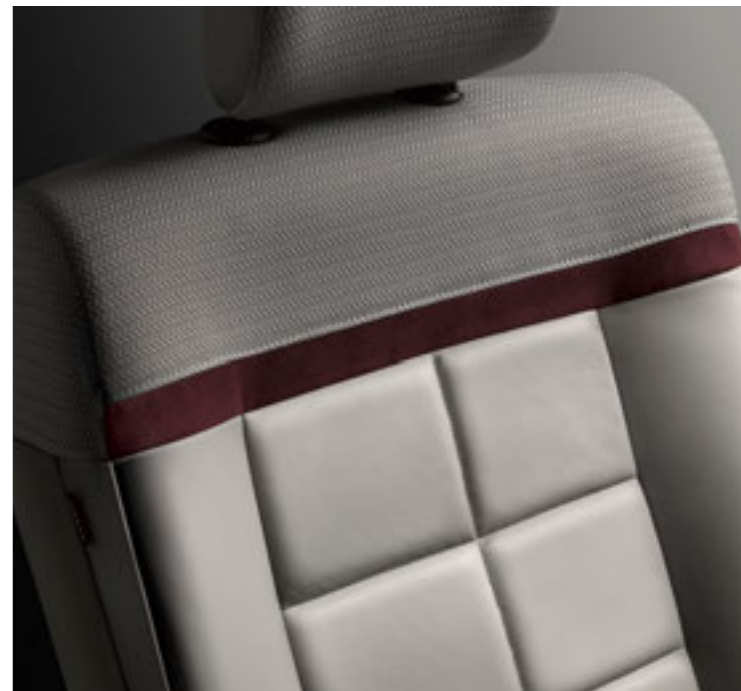

NEW CITROËN C4 CACTUS HATCH ACCESSORIES

CONTENTS

- 04 - STYLE
- 08 - COMFORT
- 14 - SAFETY
- 18 - TRANSPORT SOLUTIONS
- 24 - PROTECTION
- 28 - MULTIMEDIA

CHOOSE QUALITY

Choosing Citroën accessories means choosing quality, safety and style. Specially designed for your new Citroën C4 Cactus Hatch, these accessories are fine-tuned to the most intricate stylistic and technological features of your car, and ensure a high level of quality and performance. You can rely on Citroën to customise your C4 Cactus Hatch based on your needs and requirements.