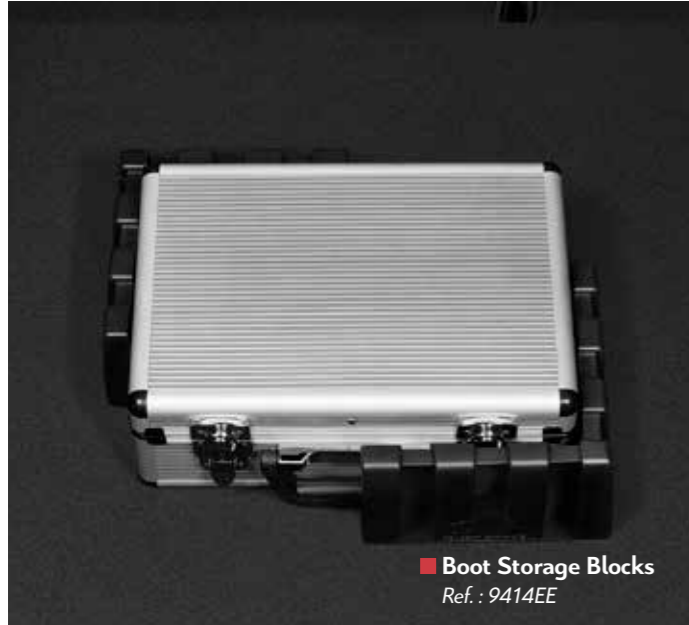

transport solutions