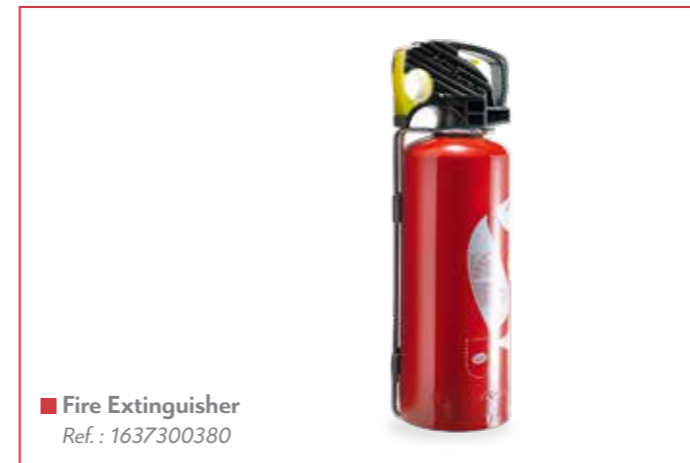

■ Set of 4 Door Protectors
Ref. : 9424J2

■ Boot Sill Protector - Transparent Film
Ref. : Refer to the tables on pages 28 to 31

■ Range of Snow Chains
Ref. : Refer to the tables on pages 28 to 31

■ Safety Pack
Ref. : 1623906780