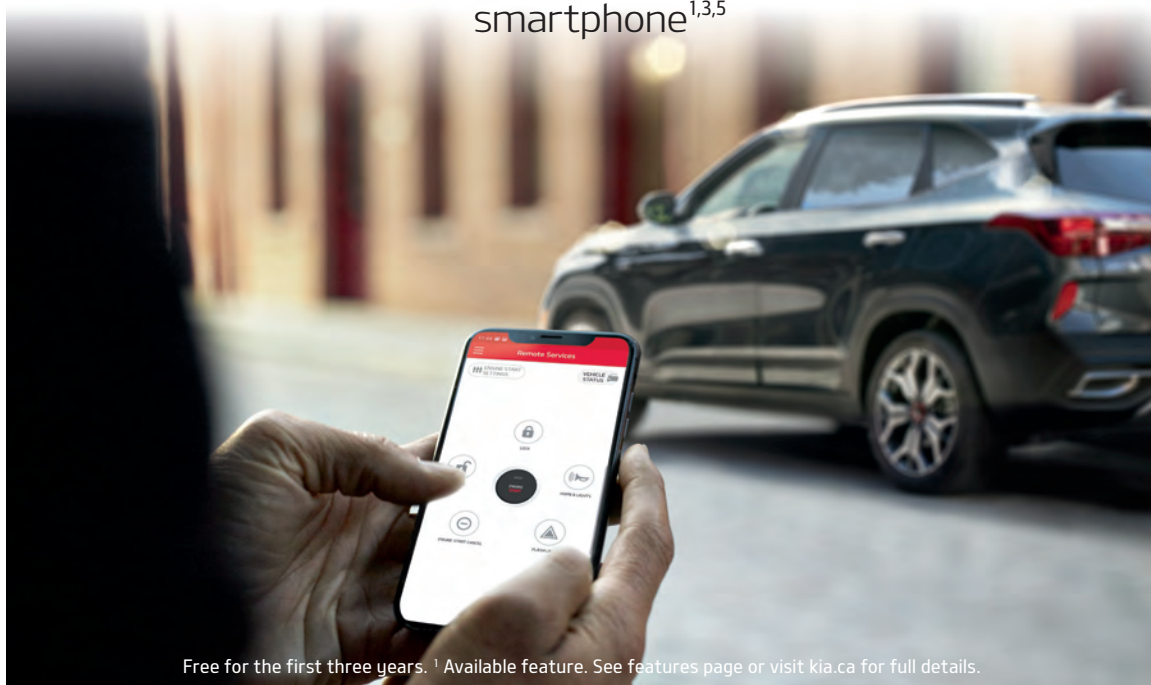

THE ALL-NEW 2021

SELTOS

A simple guide to help you decide

The Power to Surprise

The all-new subcompact SUV –
REAL YOU-ENABLED

The all-new 2021 Seltos is designed to get noticed. Available LED headlamps light up the road ahead, while the available 18" machined-finish alloy wheels and the broad, honeycomb-mesh grille compliment the overall design. Pair these with the available direct-injected 1.6-litre turbocharged engine, generating 175 horsepower and you've got a new favourite accessory that also just happens to be all-wheel drive.

STAY CONNECTED

Use Apple CarPlay® and Android Auto™ smartphone voice commands to send and receive messages, navigate to your destination and control your music.^{3,8,9}

UVO® | Intelligence™

It connects, checks, finds and reminds – from the convenience of your smartphone^{1,3,5}