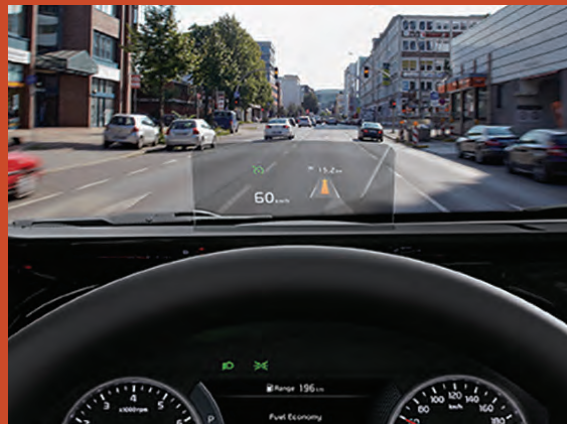

uses radar to detect vehicles in your blind spot and can give visual and audible alerts to help you avoid hazardous lane changes

REAR CROSS TRAFFIC AVOIDANCE ASSIST^{1,2}

uses radar sensors in behind the rear bumper to monitor the area to the left and right, and warn or even actively apply the brakes if there's traffic approaching from either side

The modern cockpit has a clean, sleek design, intuitively placed controls, and the features you want to keep you comfortably in control.

AUTOMATIC CLIMATE CONTROL¹
lets you set your ideal cabin temperature

HEATED SEATS AND STEERING WHEEL¹
keep you toasty warm during Canadian winters

BLUETOOTH® WIRELESS CONNECTIVITY^{3,7}
gives you hands-free calling

SMART KEY¹
lets you start your vehicle with your key in your pocket

10.25" MULTIMEDIA INTERFACE^{1,4}
with integrated touch-screen navigation

HEADS-UP DISPLAY (HUD)¹
subtly projects key driving information on a secondary screen above the steering wheel

BOSE PREMIUM AUDIO^{1,10}
delivers crystal clear and balanced sound¹