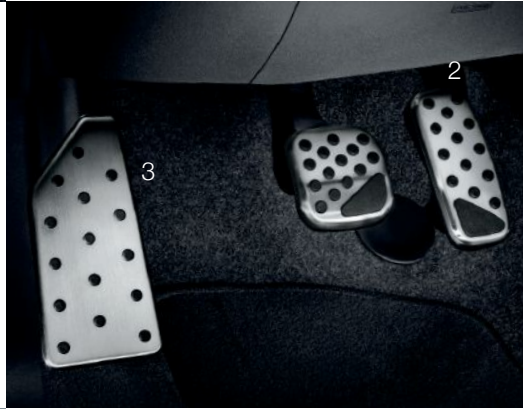

BRIGHT PEDAL KIT

Stainless steel pedal covers add plenty of bold brightwork to your footwell. Rubber on pedals provides positive traction. No drilling required.

- **1 MANUAL** [82212935]
- **2 AUTOMATIC** [82212645]

TIRE VALVE STEM CAPS

These decorative caps give your FIAT® 500 Abarth® wheels a real twist. Set of four caps are available in Chrome and Black finishes topped with the Scorpion logo.

- **6 CHROME** [82213718AB]
- **7 BLACK** [82213719AB]

DEAD PEDAL KIT

Liven up your dead pedal and complement the look of your Bright Pedal Kit with this stylish addition. [82213679]

TIRE INFLATOR KIT

This portable unit, powered via vehicle outlets, delivers sealant and air to tires with tread-only punctures. So easy to operate, you'll have a good short-term fix in minutes. Post-repair tire inspection/ replacement required. [82214295]

WHEEL LOCK KIT

Includes four new lug bolts and a special-fitting key to offer maximum wheel- and tire-theft protection. [82214871]

ROADSIDE SAFETY KIT

With this kit it's safe to say you'll feel secure wherever your travels take you. Contents include: a safety flashlight, fleece blanket, six-gauge jumper cables, safety triangle, flathead and Phillips screwdrivers, pliers, two bungee cords and gloves. [82213499]

CAT-BACK EXHAUST SYSTEM⁽¹⁾

Features T304 stainless steel construction with mandrel-bent tubing, stainless band clamps and polished tips. These free-flow systems help to provide horsepower and torque gains, improved fuel efficiency and a deeper tone. [P5156275]

Not all part numbers shown. Visit your local FIAT Studio for additional part numbers by vehicle application.

⁽¹⁾ Mopar® Performance Parts are sold "as is" unless otherwise noted.