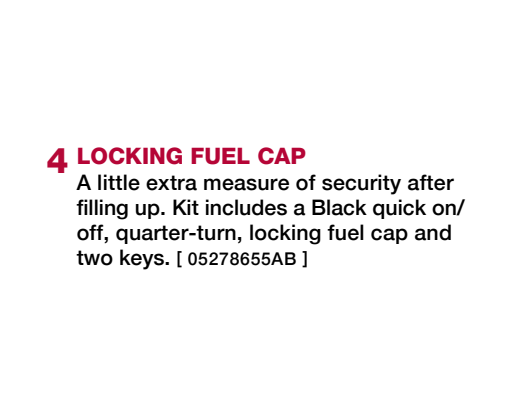

4 LOCKING FUEL CAP

A little extra measure of security after filling up. Kit includes a Black quick on/off, quarter-turn, locking fuel cap and two keys. [05278655AB]

4