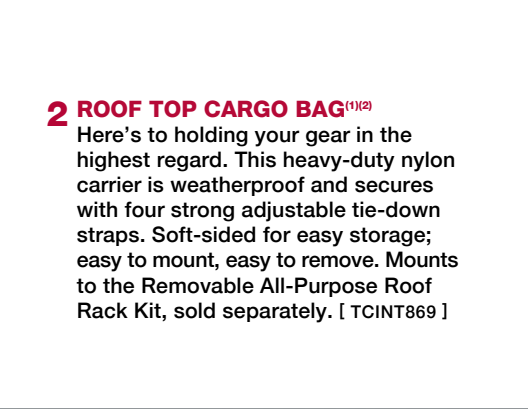

Attach and detach in a flash, these brushed aluminum bars expand cargo capacity and accommodate a variety of Mopar® Sport and Cargo Carriers. [TRAB4711]

5 ROOF-MOUNT SKI AND SNOWBOARD CARRIER⁽¹⁾⁽²⁾

Holds skis, snowboards or a combination of the two. Oversized push button makes opening easy for gloved hands. [TCS92725]