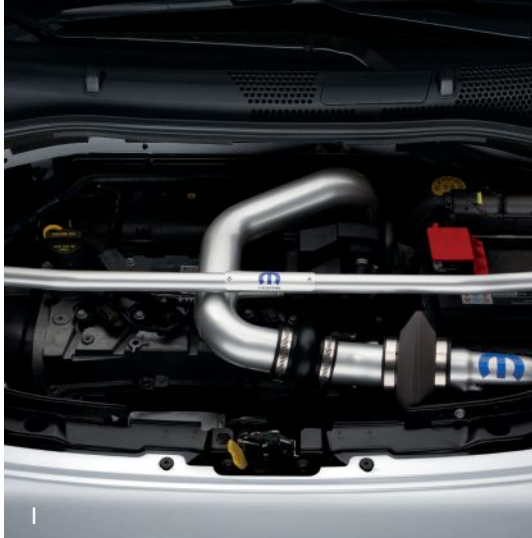

Not all part numbers shown. Visit your local FIAT dealer for additional part numbers by vehicle application.

1 STRUT TOWER BRACE⁽¹⁾

Improve your vehicle's handling, braking, chassis rigidity and under-the-hood style with this Strut Tower Brace. This cost-effective upgrade functions as a brace between the two strut towers and minimizes flex during hard cornering and braking. [P5155954]