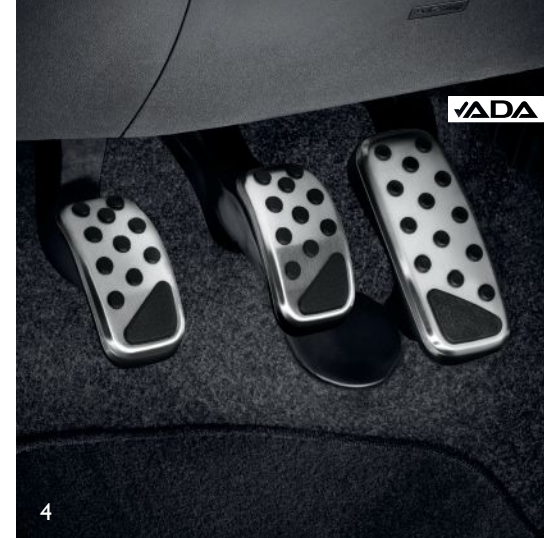

1 STRUT TOWER BRACE⁽¹⁾

Improve your vehicle's handling, braking, chassis rigidity and under-the-hood style with this Strut Tower Brace. This cost-effective upgrade functions as a brace between the two strut towers and minimizes flex during hard cornering and braking. [P5155954]

BRIGHT PEDAL KIT

Stainless steel pedal covers add plenty of bold brightwork to your footwell. Rubber on pedals provides positive traction. No drilling required.

- 4 MANUAL [82212935]
- 5 AUTOMATIC [82212645]

2

2 LOCKING FUEL CAP

A little extra measure of security after filling up. Kit includes a Black quick-on/off, quarter-turn, Locking Fuel Cap and two keys. [05278655AB]

5

3 BIKE RECEIVER PLUG

For those days when your bikes are in storage, this plug protects your vehicle's receiver opening from the elements. Made from premium material that will not shrink, harden or discolor. [82212901]

3

6 DOOR SILL GUARDS

Step up your style. Brushed stainless steel guards shine with the 500 logo and enhance the appearance of your vehicle while protecting door sills from scratches. [82212420]

Not all part numbers shown. Visit your local FIAT® dealer for additional part numbers by vehicle application.

(1) Mopar® Performance Parts are sold "as is" unless otherwise noted.

6