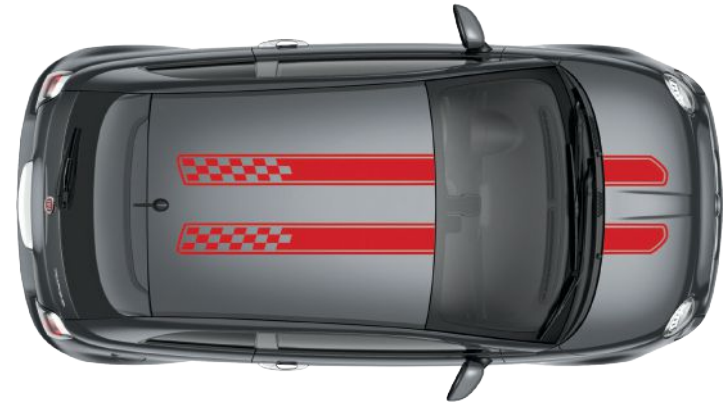

HOOD AND ROOF GRAPHICS

This is a car that was built to season to taste, and each and every graphic adds a dose of spice to your specific order. All graphics are made of the highest-quality material.

DOUBLE RACING STRIPE

AVAILABLE IN RED [82212658],
BLACK [82212662]
AND WHITE [82212663]