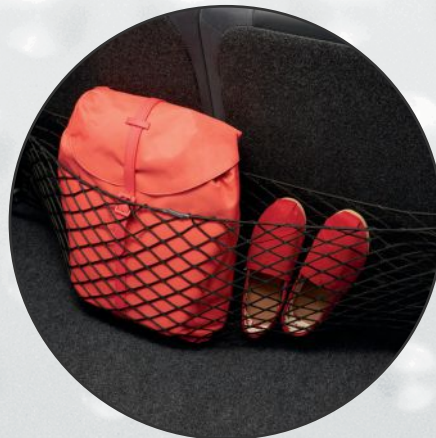

PROTECT AND SERVE

1 MOLDED CARGO TRAY⁽¹⁾

Fits in the rear cargo area to help protect carpeting from spills, dirt, grease and grime. Black tray features the 500 logo, and removes easily for cleaning. [82212583]

⁽¹⁾ Properly secure all cargo.

2 REAR CARGO TOTE⁽¹⁾

You'll want to buy a few of these: Rear Cargo Tote⁽¹⁾ features the FIAT® logo, convenient carry handles, skid-resistant rubber bottom, snap-in dividers for modular storage and easy-to-clean surface. Folds down to portable size. [82212556]

3 REAR BUMPER LEDGE PROTECTOR⁽¹⁾

Remove any junk in your trunk without fear of scratching the rear bumper with this added safeguard. [82214772AC]

4 CARGO AREA NET⁽¹⁾

Seize the day, and your cargo, with this Black nylon net that fastens to tie-down loops and keeps items from rolling around your cargo area. [82212757]

5 CARGO AREA LINER⁽¹⁾

Make detailing a snap with this Black molded liner specifically designed to cover the entire rear area of your FIAT® vehicle when the backseats are down. [82213695]

1
2
3

4
5