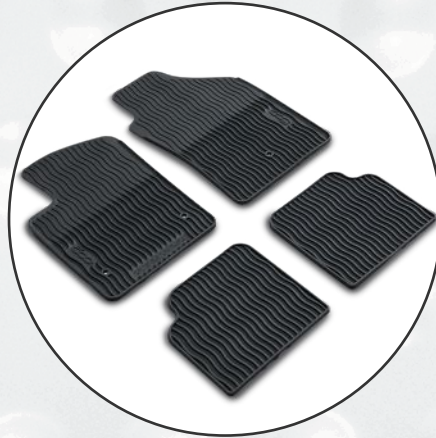

NICE ACCENT

1 PREMIUM CARPET MATS⁽¹⁾

Your feet can rest easy. Mats are custom-fit for the interior and feature rubber-nibbed backing to keep them firmly in place. [82212443AC]

2 PREMIUM ALL-WEATHER MATS⁽¹⁾

Custom-fit mats are molded and feature grooves to help prevent water, snow and mud from doing a number on your carpet.

[82212444AB – Front | 82213521 – Rear]

3 CHROME MIRROR COVERS

It's a good reflection on you when you opt for these bright additions. Easily installed on the front side of exterior sideview mirrors.

[82212366]

4 SIDE WINDOW AIR DEFLECTORS

Your windows will be down with these deflectors. Easily installed, tinted deflectors follow the contours of the windows and let you vent them, no matter the weather conditions.

[82212405]

5 DOOR SILL GUARDS

Brushed stainless steel guards shine with the FIAT® 500 logo and enhance the appearance of your vehicle while protecting door sills from scratches.

[82212420]

6 CHROME HOOD SPEAR

It's a nod to the FIAT 500 of the past in the form of a chrome accent that stands out. [82212565]

7 LICENSE PLATE FRAMES

Put your FIAT 500 pride front and center and at the back end, too. Formed from stainless steel, frames are available in Chrome and Satin Black, with or without the FIAT 500 logo. [82213491AB]

⁽¹⁾ Available for front and rear, sold separately.

1
2
3
4