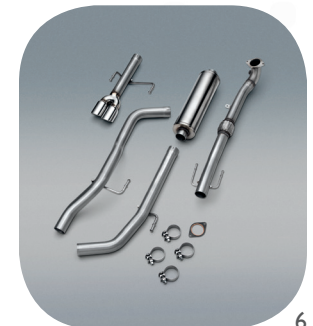

8 MOPAR® WEB SERVICES⁽³⁾

Mopar® Web WiFi lets you stay connected during your travels, providing up to five WiFi-enabled devices with high-speed internet access. Mopar Web Vehicle Applications are also available, supplying you and your family with a range of services designed to make monitoring your vehicle and its use, safer and more convenient. This sophisticated smartphone-controlled service lets you check your vehicle's location on a map, feel safe handing keys to the valet by enabling the system's valet mode, and receive alerts via parental controls when drivers exceed preset speed, curfew and geographical restrictions. [82214907]

9 ELECTRONIC VEHICLE TRACKING SYSTEM (EVTS)

It's a fact: time is of the essence when it comes to stolen vehicle recovery. The Mopar EVTS utilizes a nationwide GPS tracking system that not only works 24/7 to keep track of your vehicle, but also helps recover your vehicle in the event of a theft. Optional upgrade plans include Emergency Service Dispatch, Parental Controls (Security Fence, Arrival/Departure Notification, Excessive Speed Notification, Trace Maps of Past Locations) and much more. Features such as setting speed and distance parameters with text alerts, unlimited online tracking and full concierge service are also offered. [82212613]

Not all part numbers shown. Visit your local FIAT Studio for additional part numbers by vehicle application.

(1) Mopar Performance Parts are sold "as is" unless otherwise noted.

(2) Check state and local laws on the use of remote starters.