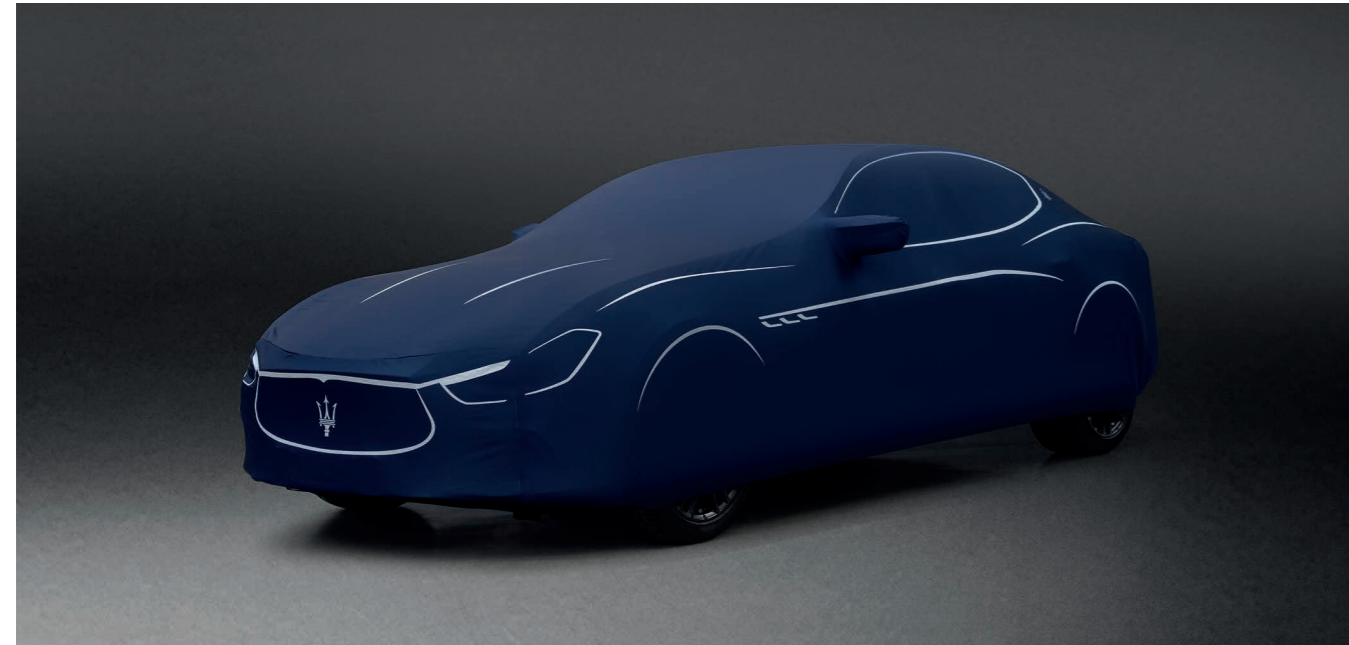

*Please check whether your vehicle can be fitted with these components.

THE PLEASURE OF CARING

In a city full of sports sedans, the Ghibli stands out instantly. Its assertive grace, its air of racetrack excitement and the controlled power of its engine are all unmistakable characteristics that mark it out as a Maserati. With our range of care accessories you can keep your Ghibli in perfect condition, drawing all eyes wherever it goes.

I

MASERATI STYLE, FLAWLESSLY PRESERVED

OUTDOOR CAR COVER RESTYLING / PERSONALIZED

Protect your Ghibli beautifully with our Outdoor Car Cover. Breathable and stretchable, the figure-hugging fabric flexes with the wind and shrugs off the rain with no hint of flapping or rattling. The cover is a lustrous light grey color adorned with the Trident, and it can also be personalised with your initials on demand. Three side air vents add a finishing touch in true Maserati style.

INDOOR CAR COVER ZEGNA

Specifically tailor made, the Maserati Zegna Indoor Car Cover not only fully protects your Ghibli but ensures your vehicle looks as sensational in your garage as it does on the road. Thanks to the exclusive stretchy and breathable fabric, the Zegna Indoor Car Cover assures the best fit and avoids any condensation, making sure your Ghibli is completely protected and taken care of.