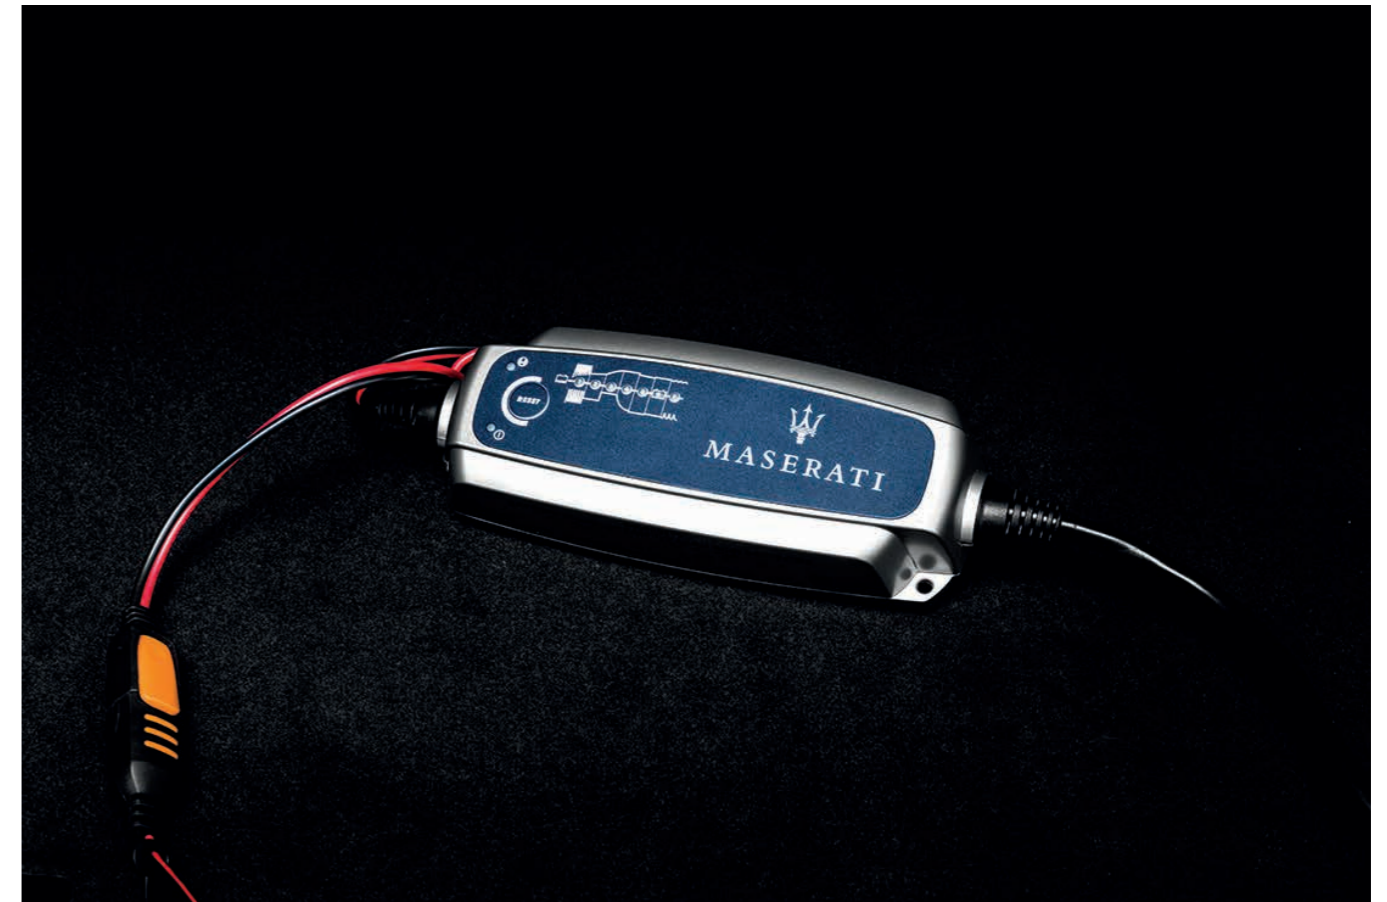

MICROFIBRE CLOTH

Wipe away fingerprints on your touchscreen simply and quickly with the Microfibre Cloth. Featuring a printed carbon fibre pattern, it is cleverly designed to clean and protect your Maserati's Touch Control display leaving it in perfect condition.

SUNSHADE

Precisely made-to-measure for the Ghibli, the Sunshade slots smoothly into place without any need for extra attachment. Sporting Ghibli lettering silk-screened on the outer side and the Maserati logo embroidered on the inside, you can fold the sunshade neatly into a branded bag when not in use.

B

BATTERY CHARGER & MAINTAINER

The Battery Charger and Maintainer keeps a watchful eye on your battery levels, maintaining them at between 95% and 100% so your Maserati is ready to go whenever you are. Simply connect the charger into a standard power socket and attach it to your battery and plugs - you can leave it connected for several months.