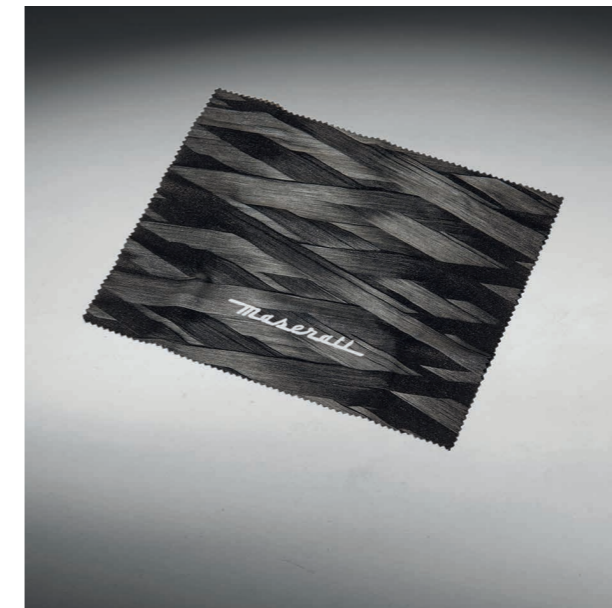

M

MULTIFUNCTIONAL AIR FILTER

The Multifunctional Air Filter consists of three layers of different filtration materials to give you the safest air to breathe inside your Maserati. The filter can in fact efficiently provide in-car air filtering from harmful particles, and significantly improve and maintain the car interior air quality, for the most comfortable driving experience.

MICROFIBRE CLOTH

Wipe away fingerprints on your touchscreen simply and quickly with the Microfibre Cloth. Featuring a printed carbon fibre pattern, it is cleverly designed to clean and protect your Maserati's Touch Control display leaving it in perfect condition.

SUNSHADE

Precisely made-to-measure for the Ghibli, the Sunshade slots smoothly into place without any need for extra attachment. Sporting Ghibli lettering silk-screened on the outer side and the Maserati logo embroidered on the inside, you can fold the sunshade neatly into a branded bag when not in use.