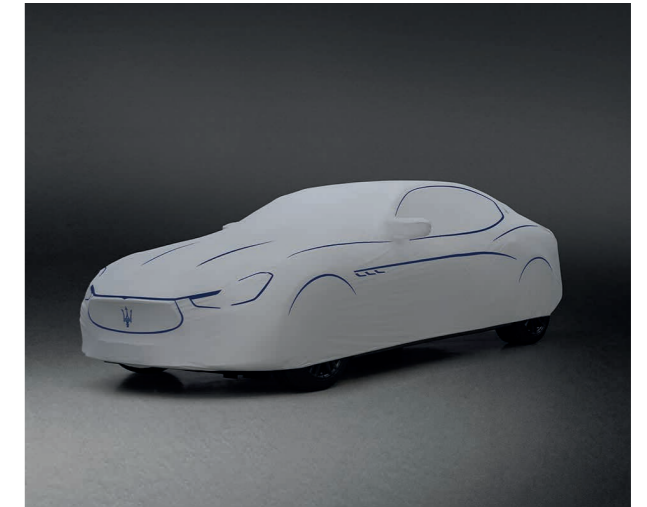

*Please check whether your vehicle can be fitted with these components.

SPORT PEDAL COVERS*

Form and function combine seamlessly in the striking brushed steel Sport Pedals. Adding a touch of sporting elegance they are carefully designed with engineered rubber inserts for maximum 'feel' when driving at speed. The Maserati oval logo on each pedal cover adds an extra touch of refinement.

*Please check whether your vehicle can be fitted with these components.

THE PLEASURE OF CARING

In a city full of sports sedans, the Ghibli stands out instantly. Its assertive grace, its air of racetrack excitement and the controlled power of its engine are all unmistakable characteristics that mark it out as a Maserati. With our range of care accessories you can keep your Ghibli in perfect condition, drawing all eyes wherever it goes.

INDOOR CAR COVER ZEGNA

Specifically tailor made, the Maserati Zegna Indoor Car Cover not only fully protects your Ghibli but ensures your vehicle looks as sensational in your garage as it does on the road. Thanks to the exclusive stretchy and breathable fabric, the Zegna Indoor Car Cover assures the best fit and avoids any condensation, making sure your Ghibli is completely protected and taken care of.