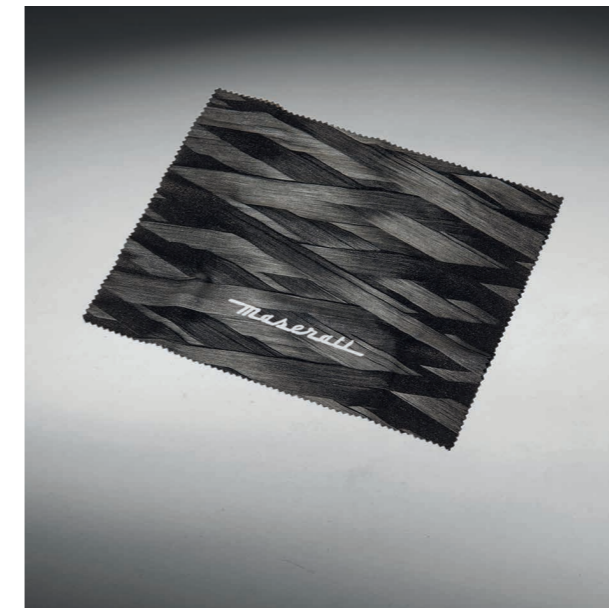

M

MULTIFUNCTIONAL AIR FILTER

The Multifunctional Air Filter consists of three layers of different filtration materials to give you the safest air to breathe inside your Maserati. The filter can in fact efficiently provide in-car air filtering from harmful particles, and significantly improve and maintain the car interior air quality, for the most comfortable driving experience.

MICROFIBRE CLOTH

Treat your touchscreen with as much care as the rest of your Levante with the Microfibre Cloth. The printed carbon fibre pattern embellishes the cloth, which is specially designed to clean and protect the Maserati Touch Control display.

SUNSHADE

The made-to-measure Sunshade is so perfectly fitted to the Levante that it has no need of attachment. Find your car cool and fresh when you return to it. Levante lettering is silk-screened on the outer side, with the Maserati logo embroidered on the inside. The sunshade also folds down to store in a branded bag.