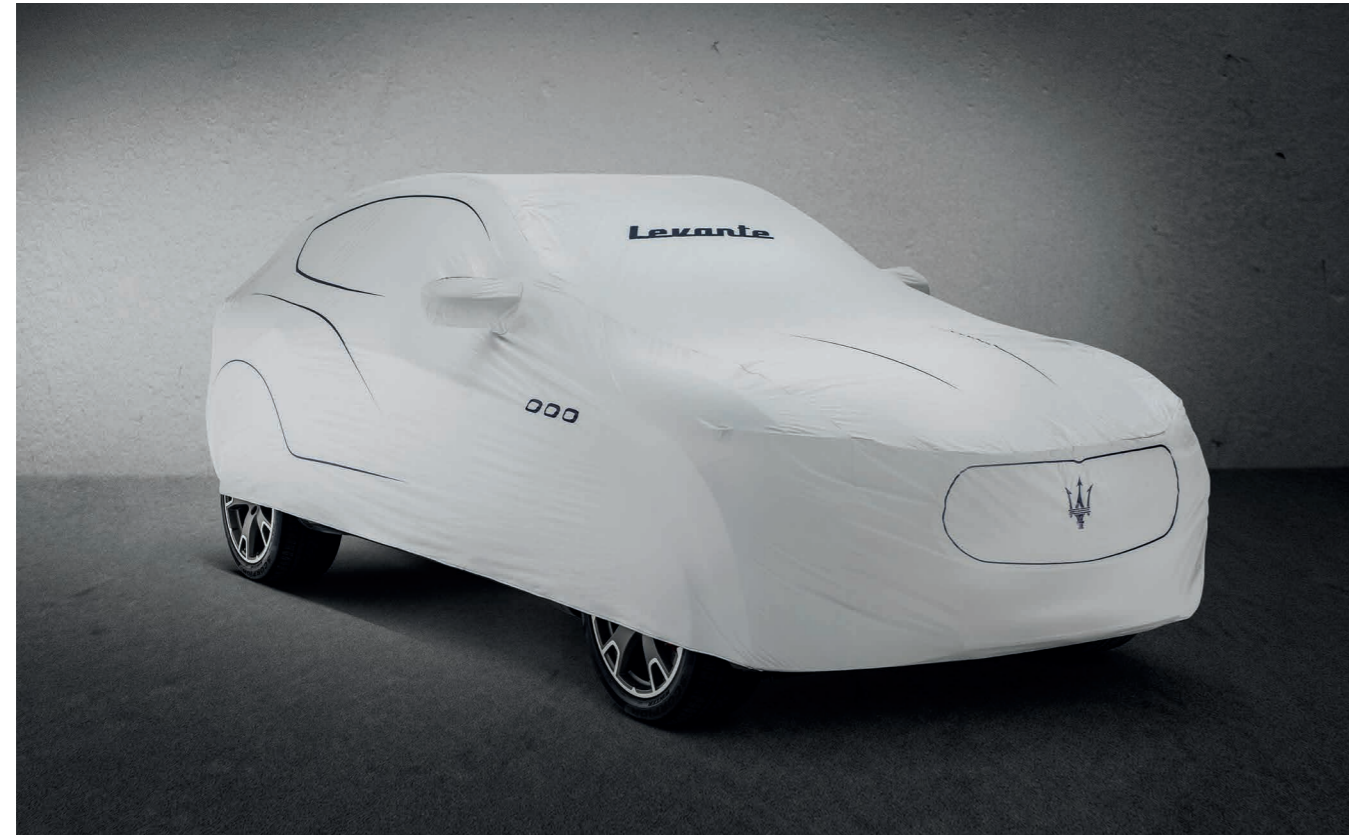

0

BEAUTY IN A RUGGED
LANDSCAPE

INDOOR CAR COVER / PERSONALIZED

Make sure your Levante is completely protected indoors with a Maserati blue Indoor Car Cover. The stylish cover fits snugly to the shape of the car, emphasising its commanding lines. Its high quality, anti-laddering fabric protects the bodywork, rims and tires from dust and damage, and when not needed, the cover packs neatly into a branded bag.

INDOOR CAR COVER ZEGNA

Specifically tailor made, the Maserati Zegna Indoor Car Cover not only fully protects your Levante but ensures your vehicle looks as sensational in your garage as it does on the road. Thanks to the exclusive stretchy and breathable fabric, the Zegna Indoor Car Cover assures the best fit and avoids any condensation, making sure your Levante is completely protected and taken care of.

OUTDOOR CAR COVER / PERSONALIZED

Keep your Levante spotless when parked outdoors with our Outdoor Car Cover. With breathable, stretchable fabric that flexes with the wind, it hugs the bodywork in any weather. The sleek, subtle light grey is beautifully complemented by the Trident, the Maserati brand name and the vehicle model. Blue detailing emphasises the car's lines and highlights the iconic Maserati side air vents.