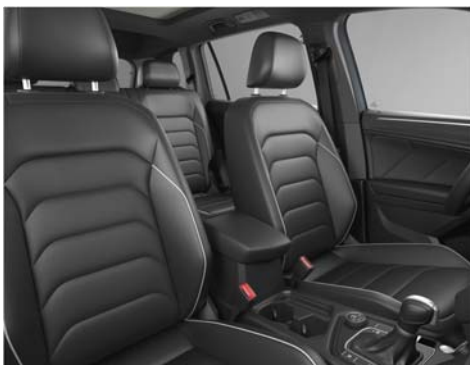

Code	Option	Description / Comments	Retail Price	Trim Availability				
AID	First Aid Kit	Basic first aid kit for addressing minor injuries <i>Not orderable w/ ARK or ASK (If both AID & ARK are requested, replace both w/ ASK)</i>	$35	S	SE	SE R-line® Black	SEL	SEL Prem. R-line®
ARK	Roadside Assistance Kit	Features: Booster Cables, Warning Triangle, LED Flashlight, Multi-tool, Work Gloves, Blanket, Poncho, Bandages and more - <i>Not orderable w/ AID or ASK (If both AID & ARK requested, replace both w/ ASK)</i>	$85	S	SE	SE R-line® Black	SEL	SEL Prem. R-line®
ASK	Combination Assistance Kit	First Aid Kit & Roadside Assistance Kit Combo Pack <i>Not orderable w/ AID or ARK (If both AID & ARK are requested, replace both w/ ASK)</i>	$99	S	SE	SE R-line® Black	SEL	SEL Prem. R-line®
AWL	Wheel Locks	Security wheel locks & dust caps (4 each) w/ key	$80	S	SE	SE R-line® Black	SEL	SEL Prem. R-line®
DLN	Bumperdillo® Protection Plate	Bumperdillo® Protection Plate for rear bumper	$150	S	SE	SE R-line® Black	SEL	SEL Prem. R-line®
EXR	Extended Range Remote Start	Extended Range Remote Engine Start w/ Remote Key Fob (1) <i>Available for S, SE & SE R-Line® Black only</i>	$450	S	SE	SE R-line® Black	-	-
EXU	Extended Range Remote Upgrade	Extended Range Remote Key Fob (1) upgrade for Remote Engine Start <i>SEL & SEL Premium R-Line® only (upgrades existing remote start feature)</i>	$300	-	-	-	SEL	SEL Prem. R-line®
TBC	Roof Rack	Base Carrier Bars (set of 2)	$365	S	SE	SE R-line® Black	SEL	SEL Prem. R-line®
TCM	Carpeted Mats, three-row	MojoMats® w/ logo (set of 5) <i>For units w/ installed 3rd-row seat - Not compatible w/ TCN, TGM & TGN</i>	$185	S	SE	SE R-line® Black	SEL	SEL Prem. R-line®
TCN	Carpeted Mats, two-row	MojoMats® w/ logo (set of 4) <i>Only for units without 3rd-row seat - Not compatible w/ TCM, TGM & TGN SE and higher trims only - not available for S</i>	$140	-	SE	SE R-line® Black	SEL	SEL Prem. R-line®
TGG	Splash Guards	Wheel splash guards (set of 4) <i>Not compatible w/ R-Line® trims</i>	$220	S	SE	-	SEL	-
TGM	Rubber Mats Kit, three-row	Monster Mats® w/ logo (set of 5) & heavy duty trunk liner w/ VW CarGo Blocks <i>For units w/ installed 3rd-row seat - Not compatible w/ TCM, TCN & TGN</i>	$285	S	SE	SE R-line® Black	SEL	SEL Prem. R-line®
TGN	Rubber Mats Kit, two-row	Monster Mats® w/ logo (set of 4) & heavy duty trunk liner w/ VW CarGo Blocks <i>Only for units without 3rd-row seat - Not compatible w/ TCM, TCN & TGM SE and higher trims only - not available for S</i>	$235	-	SE	SE R-line® Black	SEL	SEL Prem. R-line®
THS	Rear Spoiler	Rear roof-edge spoiler (mounts above rear window) <i>Painted in OQOQ for Pure White units, and in 2T2T for all others</i>	$550	S	SE	SE R-line® Black	SEL	SEL Prem. R-line®
TLN	Luggage Net	For securing items in the cargo area	$100	S	SE	SE R-line® Black	SEL	SEL Prem. R-line®
TMP	Prism Mirror	Prism Rearview Mirror w/ HomeLink® Garage Door Opener <i>Available in S only - Not compatible w/ TRV</i>	$180	S	-	-	-	-
TPC	Privacy Cover	Retractable privacy cover for cargo area <i>S, SE, SE R-Line® Black & SEL only (feature standard in SEL Premium R-Line®)</i>	$200	S	SE	SE R-line® Black	SEL	-
TRV	Rearview Mirror w/ HomeLink®	Frameless, Auto-Dimming Rearview Mirror w/ Electronic Compass & HomeLink® Garage Door Opener <i>NO LONGER ORDERABLE FOR TIGUAN S; Not compatible w/ TMP</i>	$325	S	SE	SE R-line® Black	SEL	SEL Prem. R-line®
TTS	Side Steps	Side Steps (set of 2) <i>Requires 3rd-row Seat Package (PG1) in 4MOTION® models Not compatible w/ dealer-installed towing kit</i>	$695	S	SE	SE R-line® Black	SEL	SEL Prem. R-line®