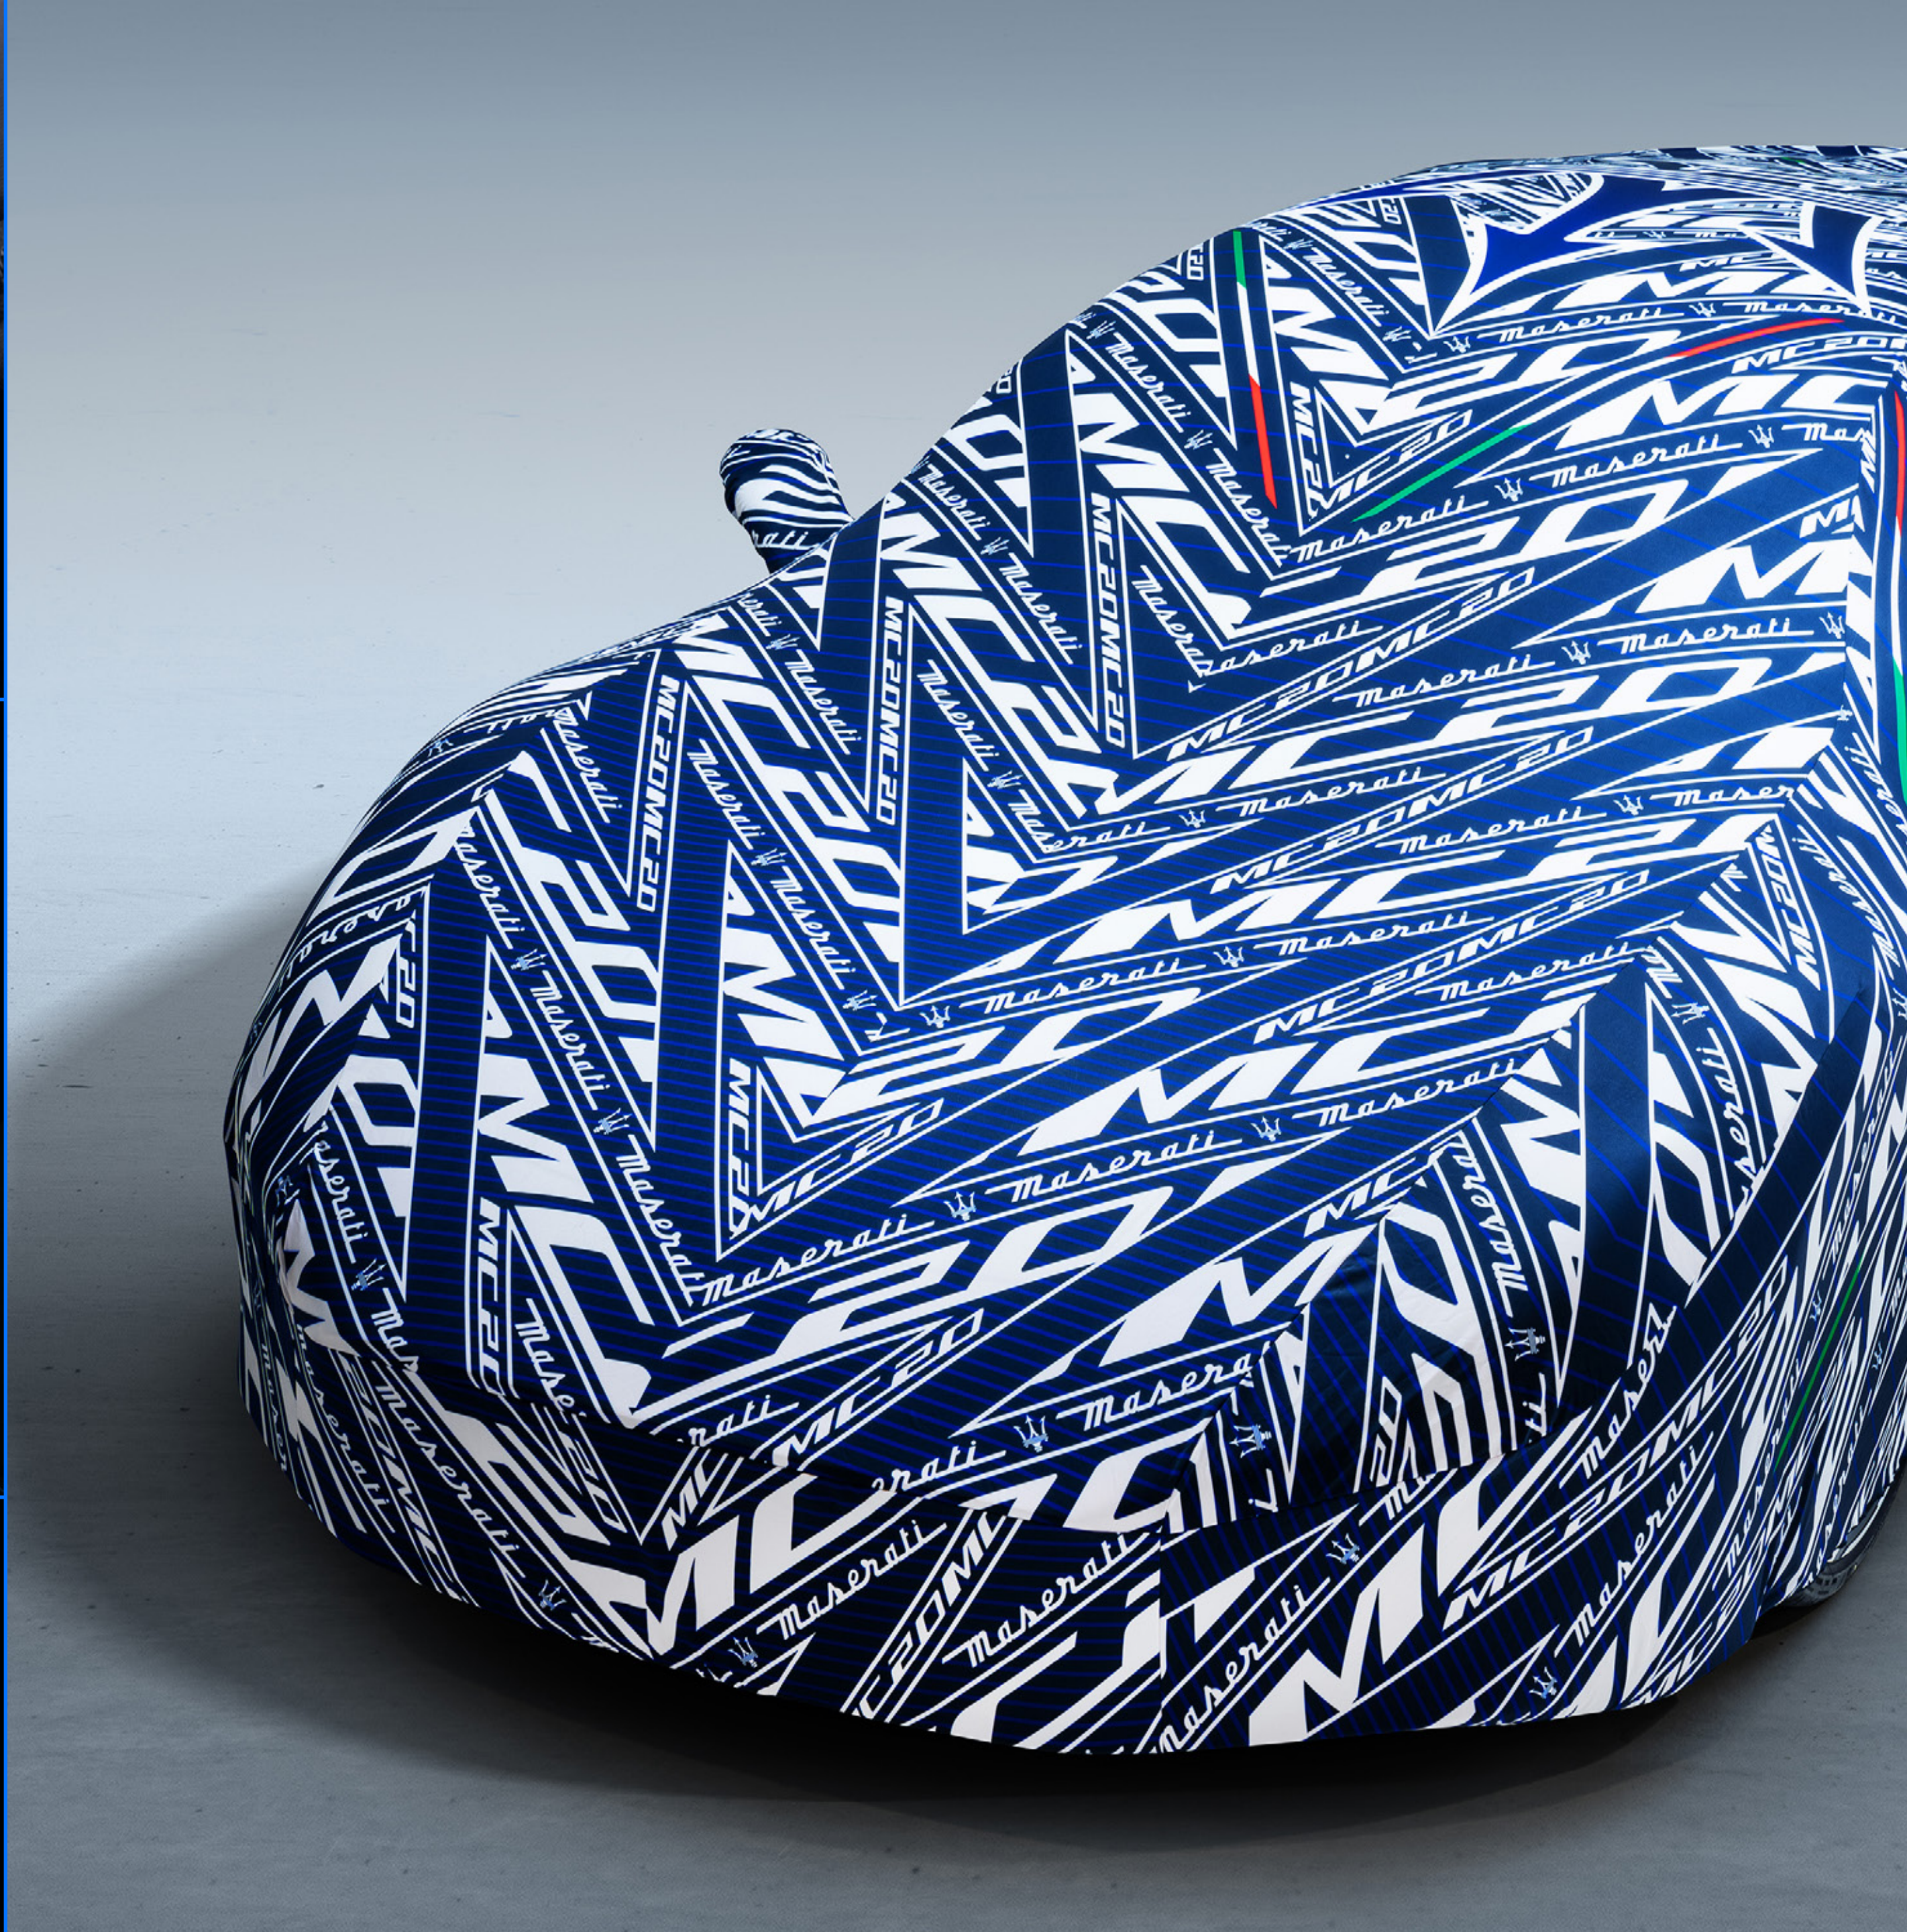

FUNCTIONALITY