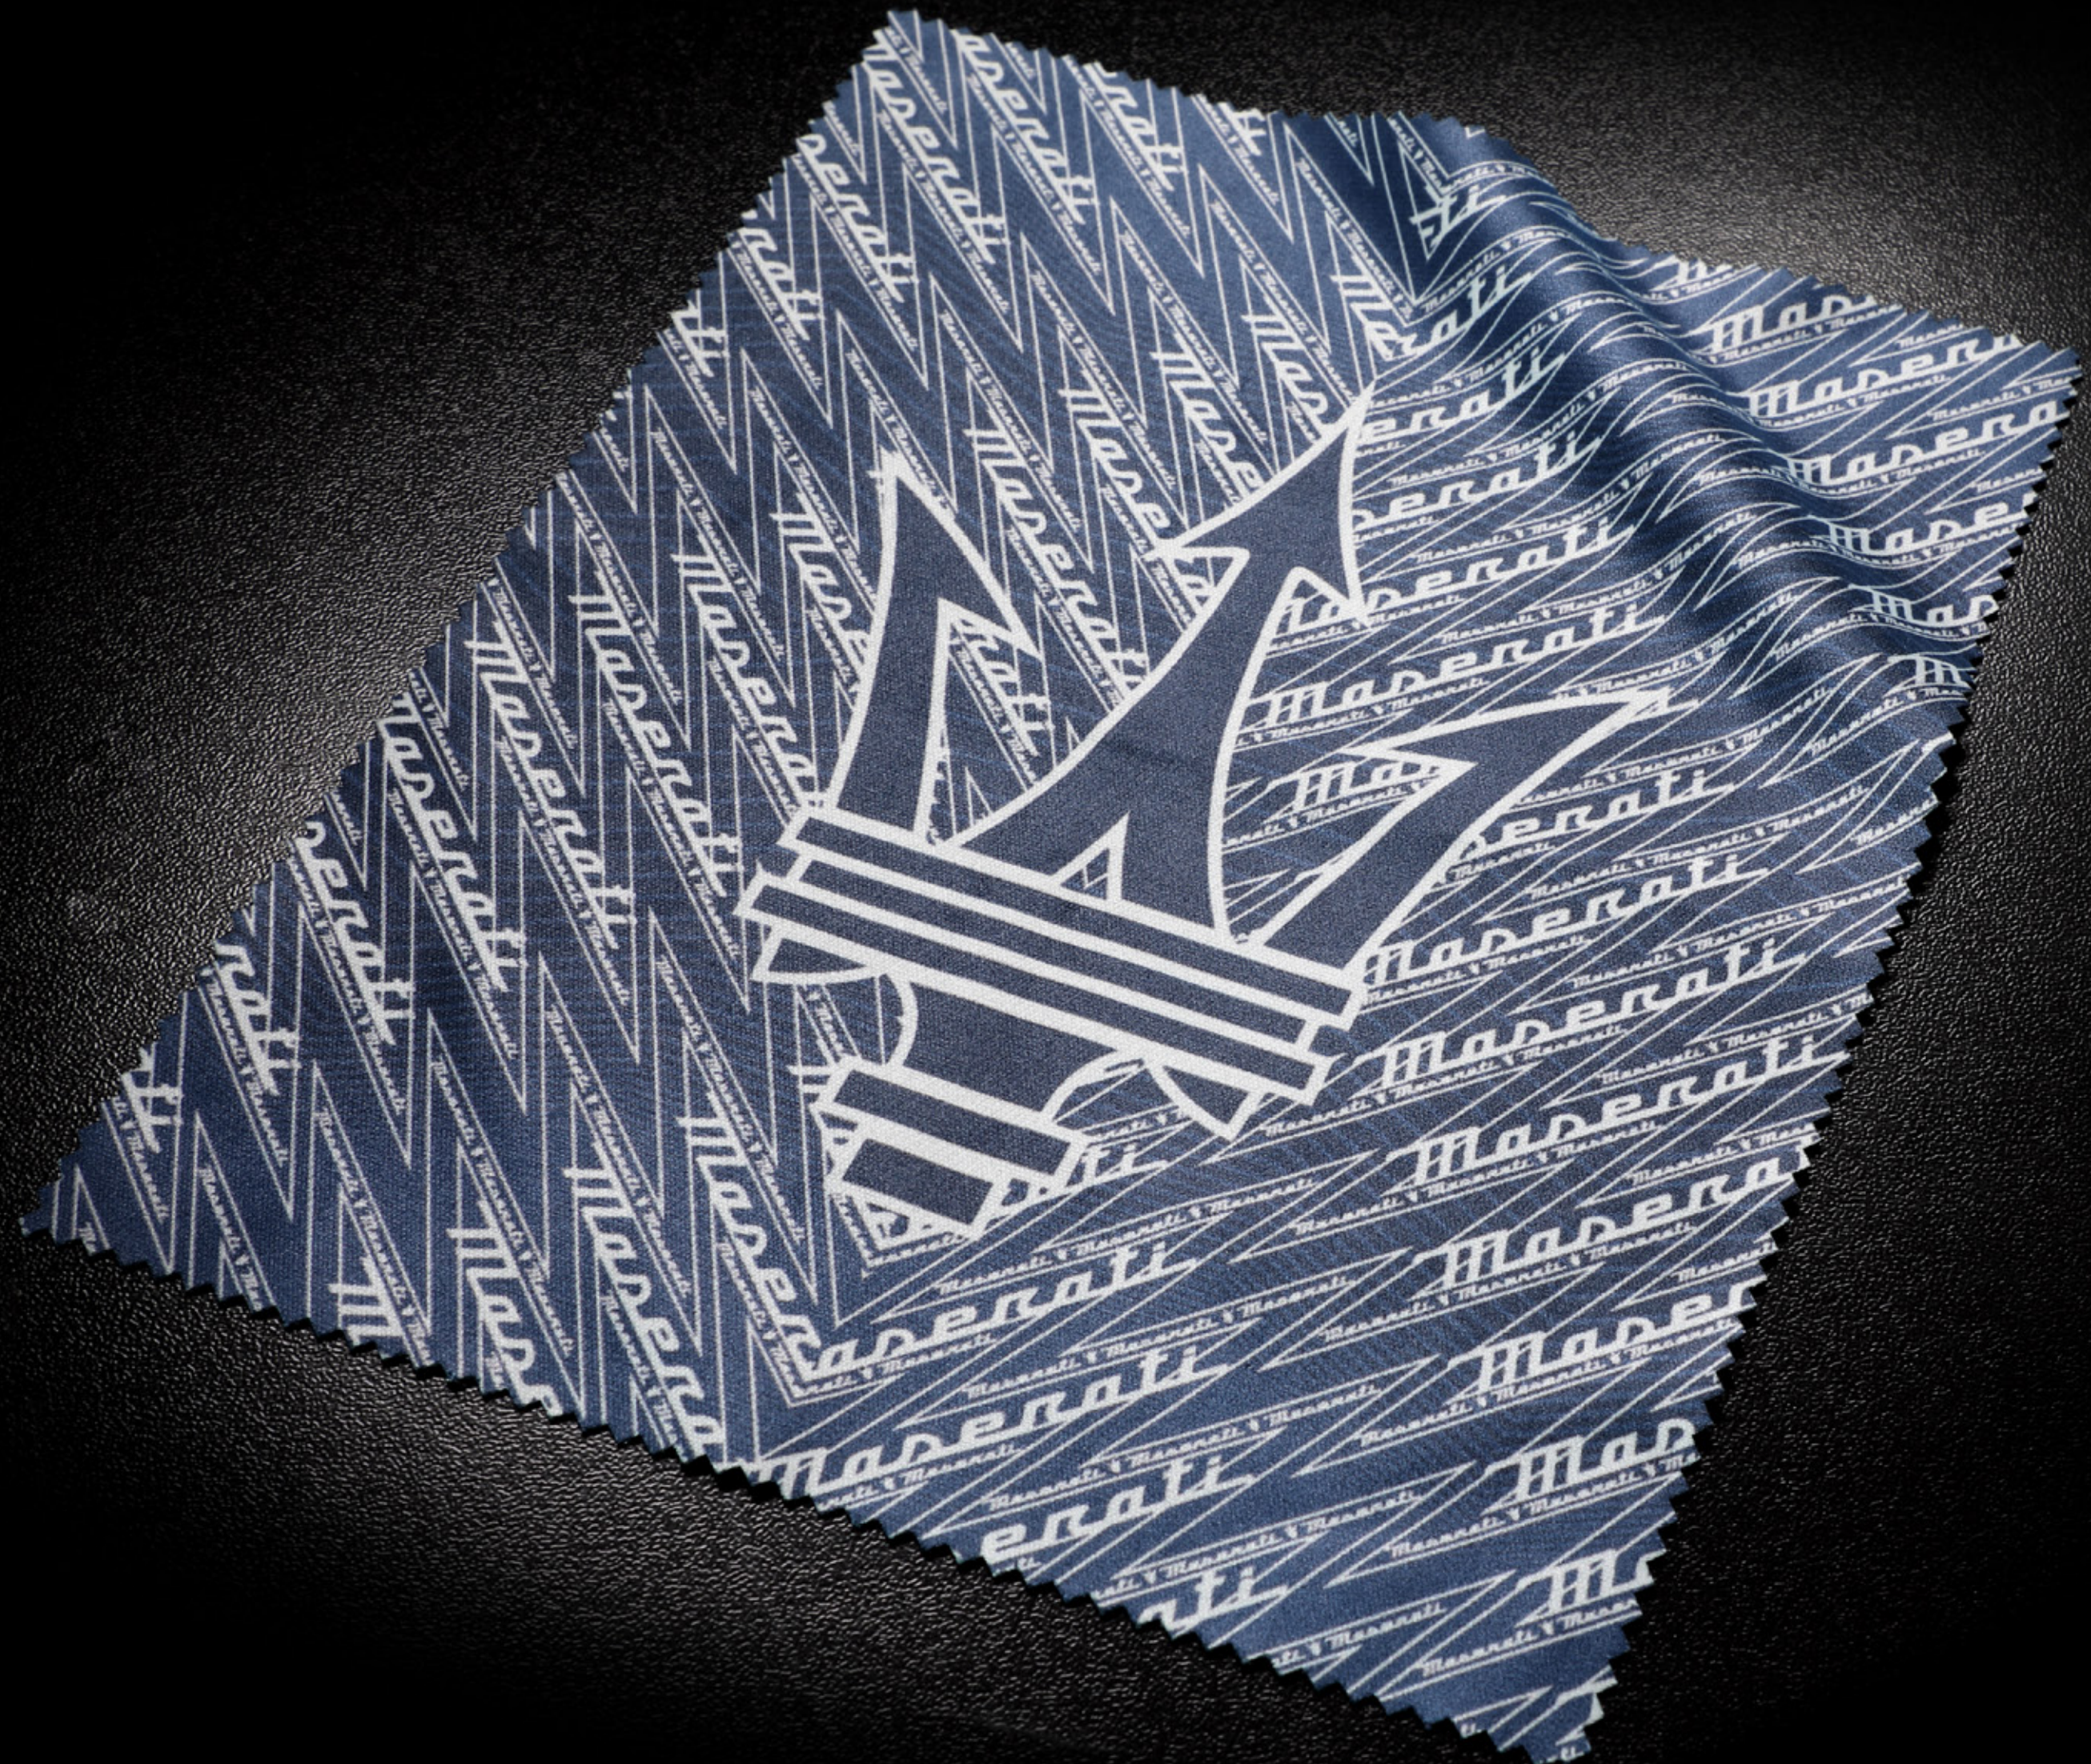

MICROFIBER CLOTH

Keeping your Maserati Touch Control display free from fingerprints is a simple matter with the specific Microfiber Cloth. The new MC20 pattern is specially designed to clean and protect your touchscreen and keep it completely smear-free.