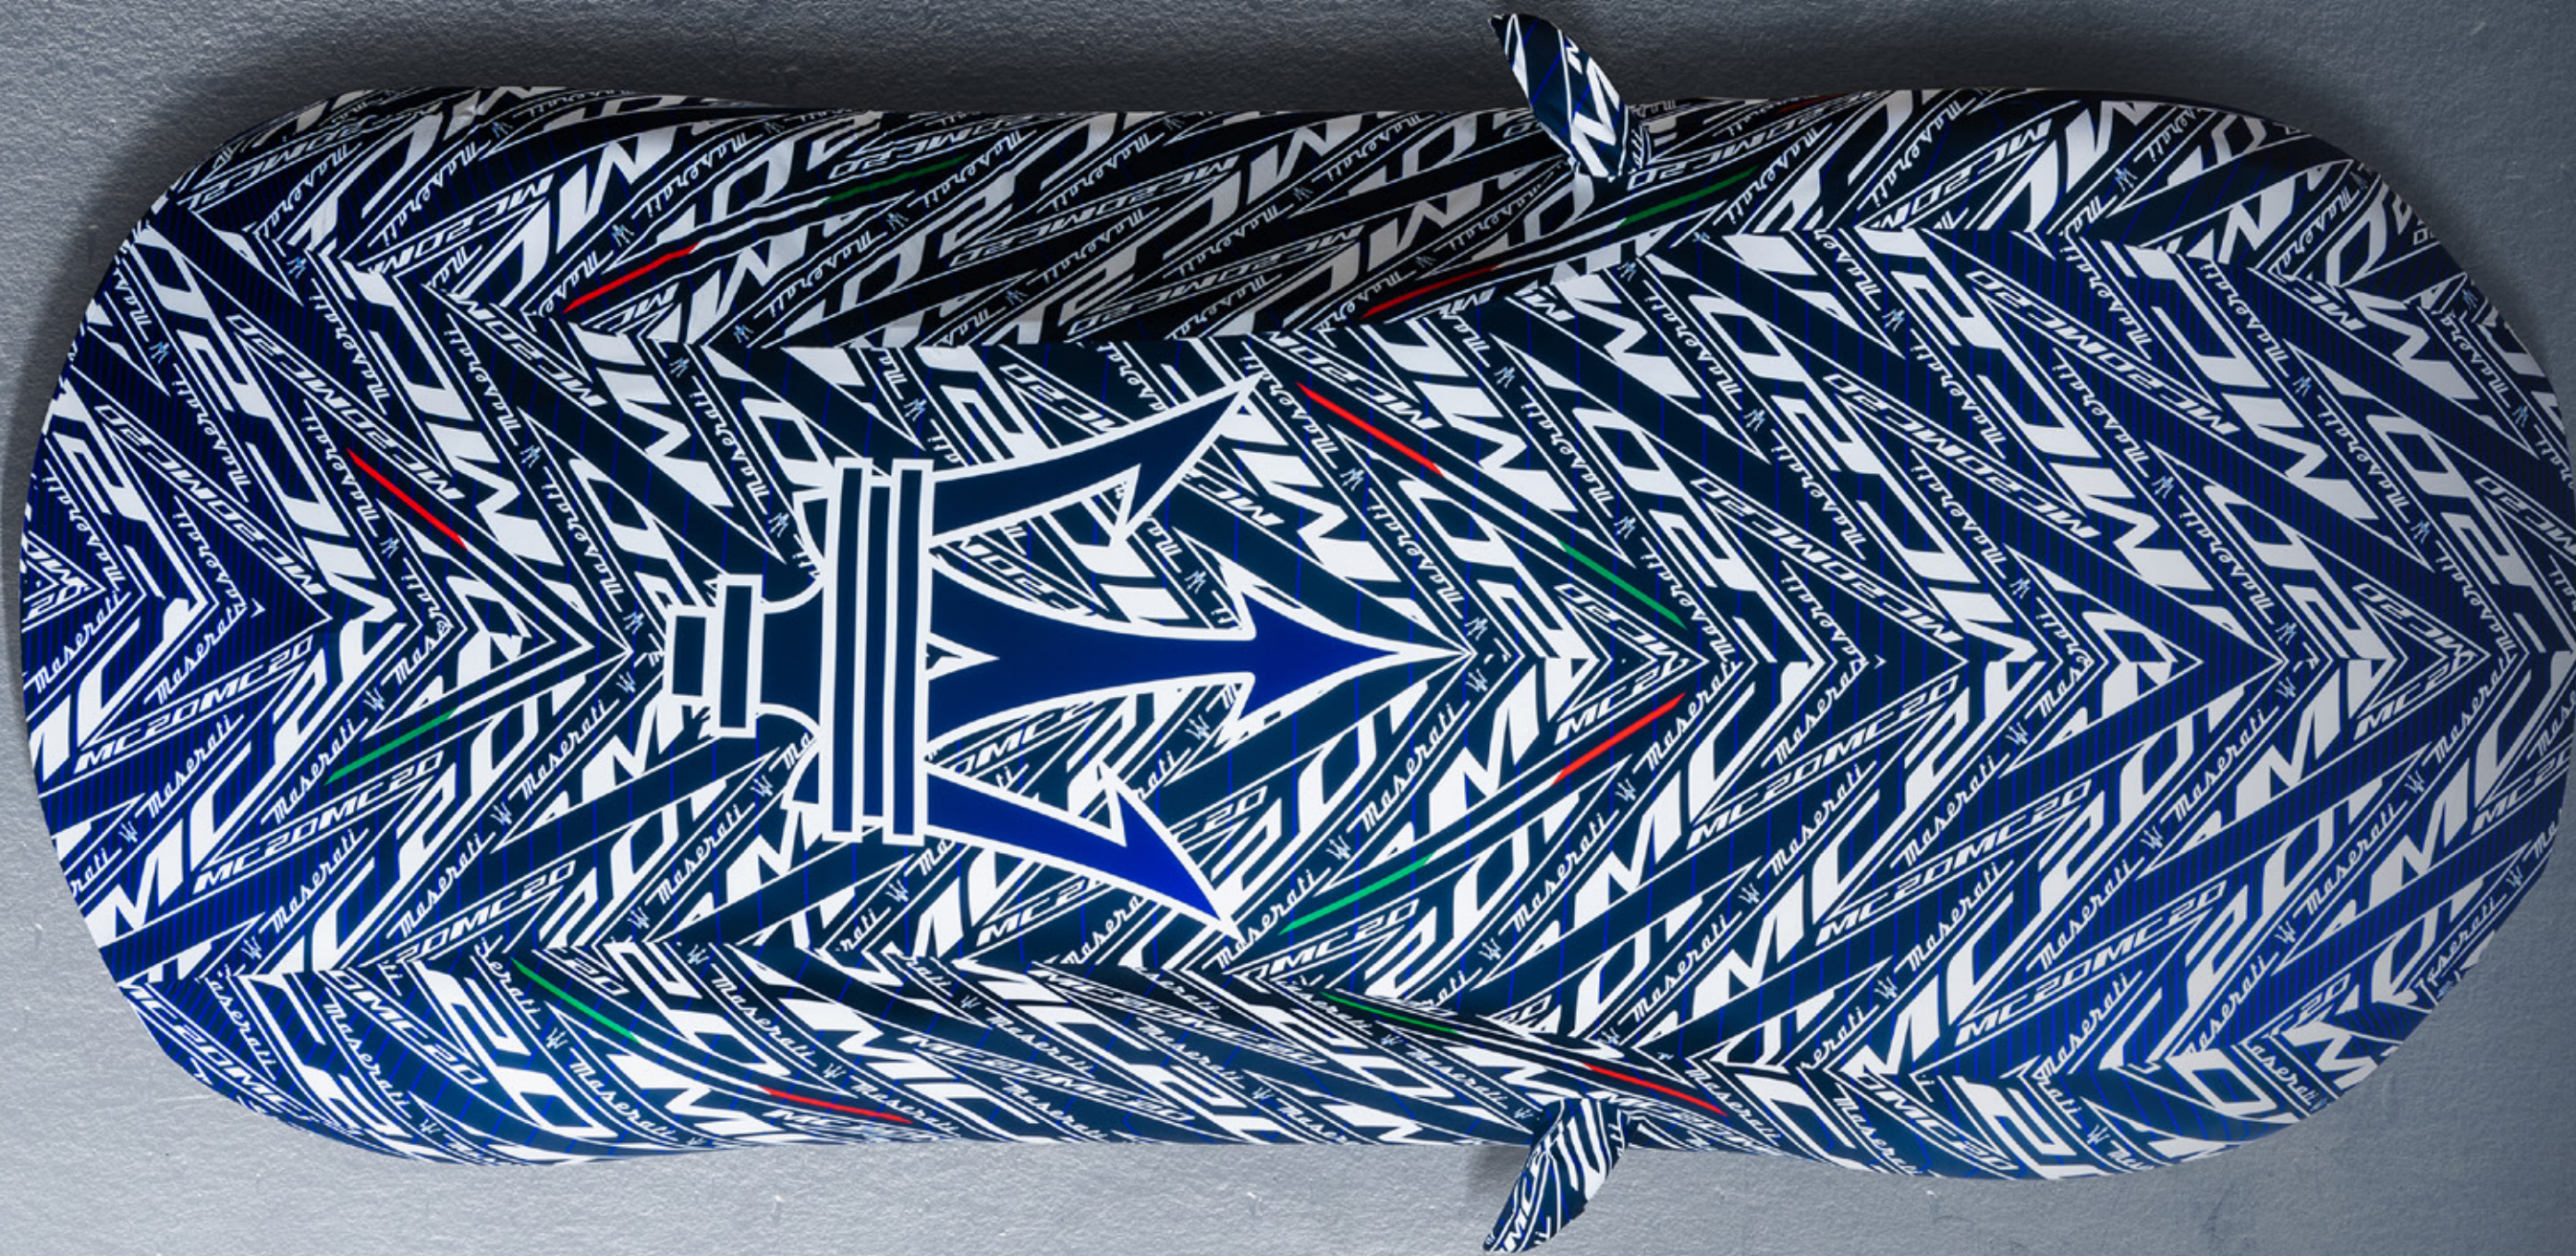

INDOOR CAR COVER

Cover with style your MC20 with this exclusive Indoor Car Cover. Specifically designed for this super sport car, the cover features the iconic MC20 logo repeated to form an unmistakable camouflage pattern. Made of breathable bi-elastic material and with a soft napped fabric lining it enables a perfect snug fit, maintaining MC20's unique style even when safely covered up in your garage.