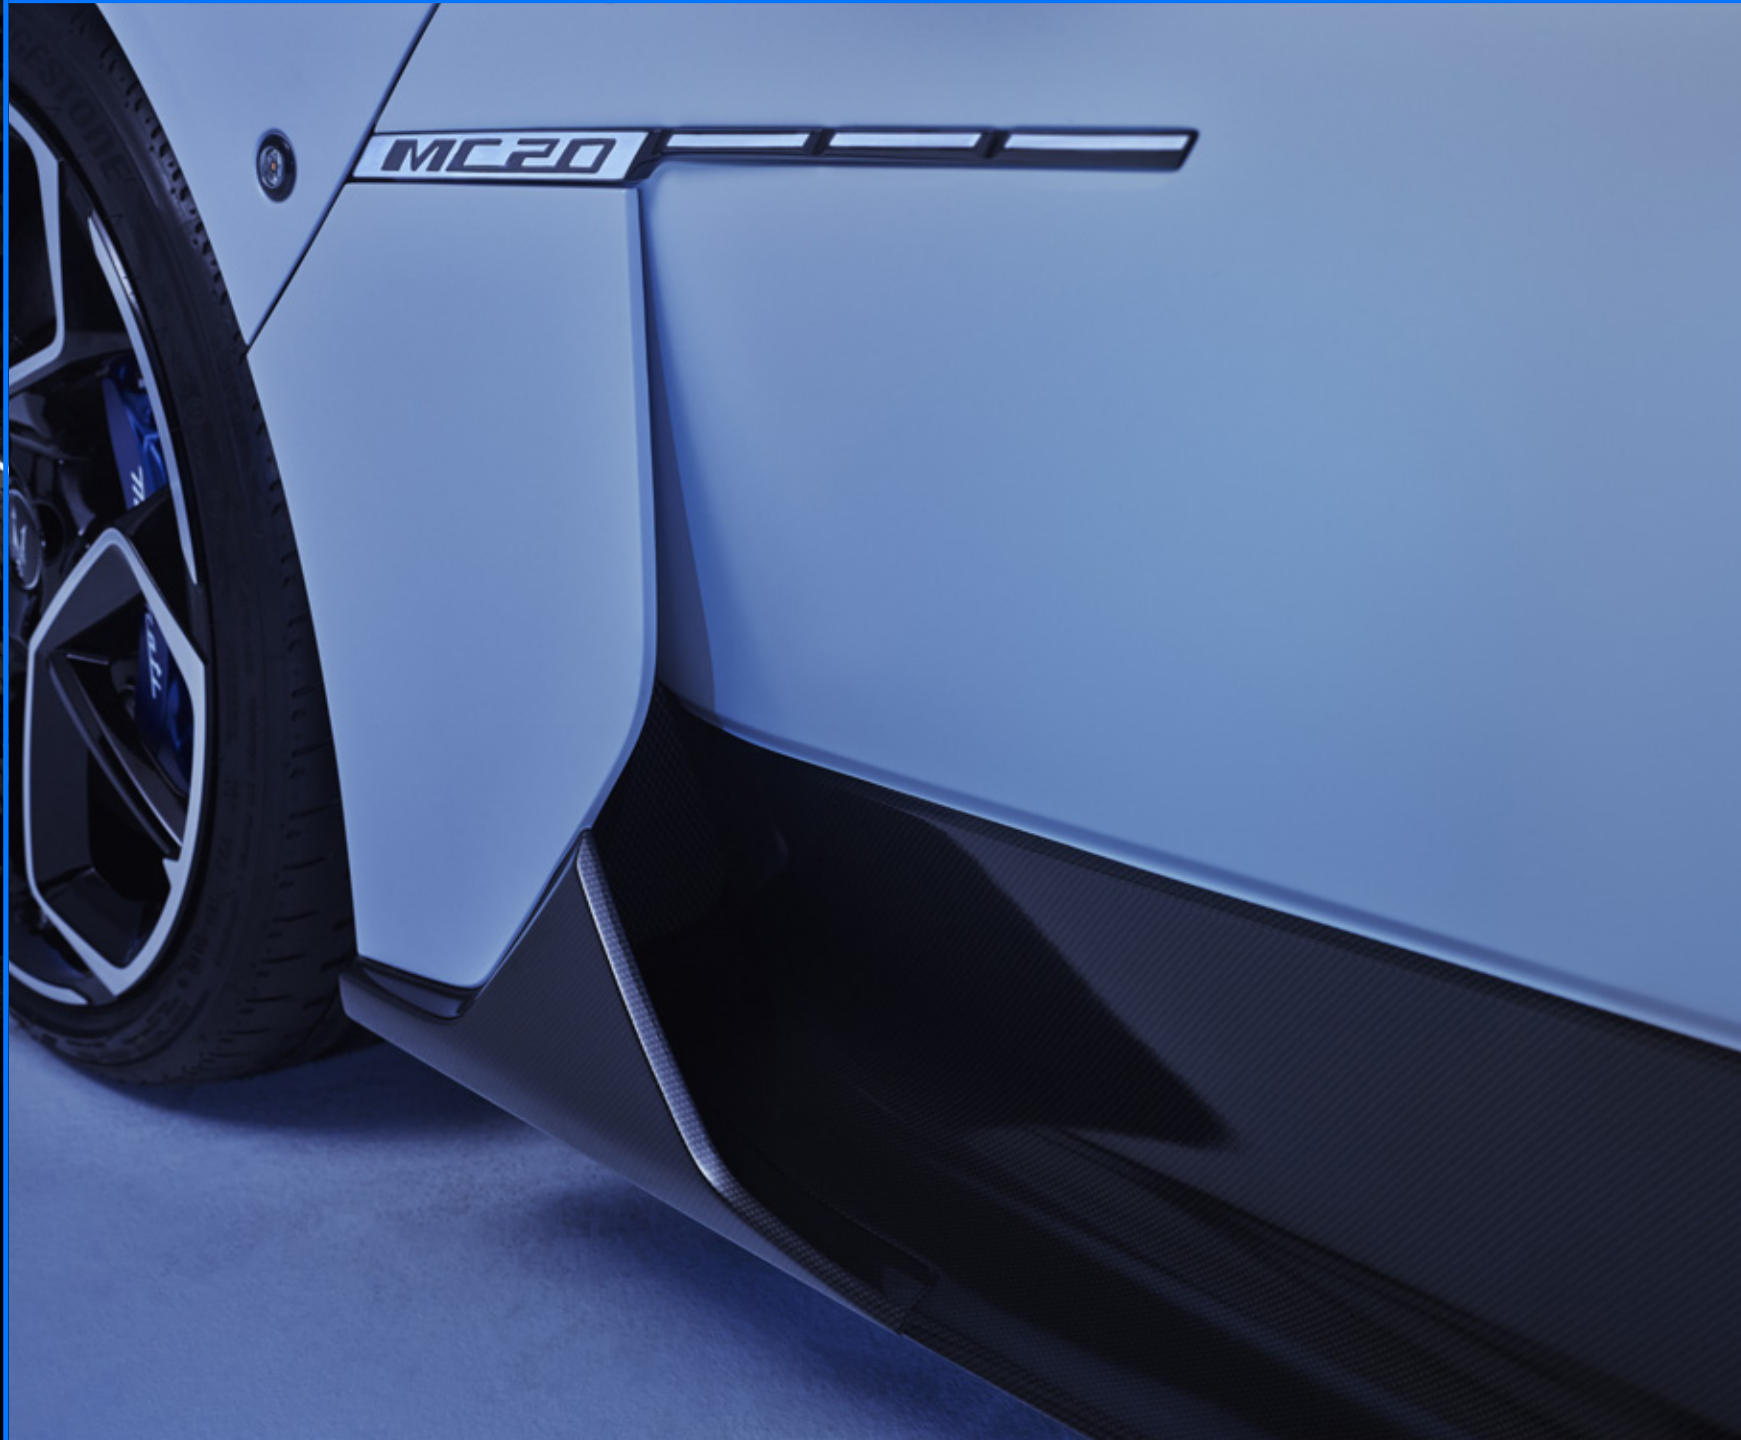

MC20 GENUINE ACCESSORIES

IMPRESSIVE ALL THE WAY

When it comes to making your MC20 even more unique, anything is possible.

With our range of Genuine Accessories, exclusive design meets exceptional functionality to emphasize the sportiness of this super sports car while delivering an exhilarating driving experience.

PERSONALIZATION

CARBON FIBER EXTERIOR KIT

Add a unique and distinctive racing character to your MC20 with the Carbon Fiber Exterior Kit.

The kit includes several carbon fiber sport customization options:

Please check whether your vehicle can be fitted with these components.

CARBON FIBER INTERIOR KIT

Specifically designed to elevate the racing DNA of this super sport car, the Carbon fiber interior kit emphasizes its sporty soul thanks to some unique elements.

CARBON WHEEL CENTER CAPS

Strongly evocative of the Maserati performance and sporty soul, the Carbon Fibre Wheel Centre Caps with the iconic Maserati Trident logo as a centerpiece, instill the wheel rims with racetrack energy.