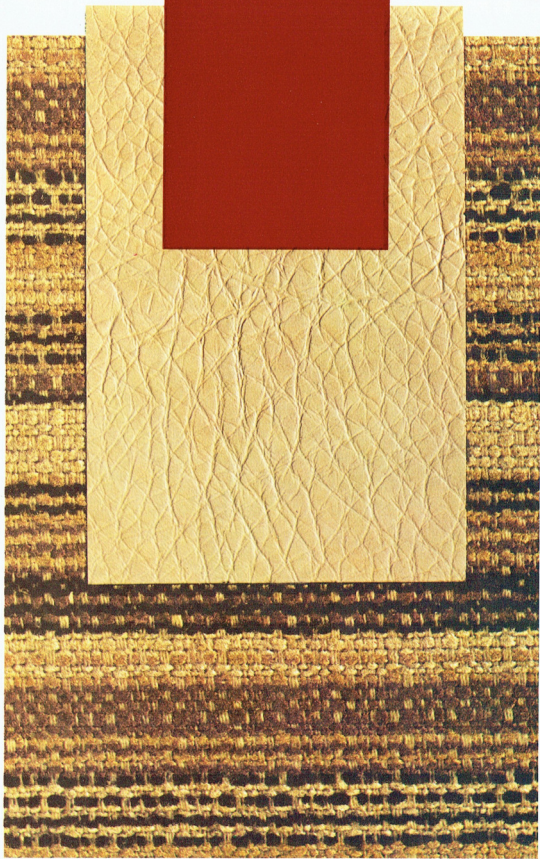

GOLDEN FAWN

FROST GREEN METALLIC

HARVEST YELLOW

CRYSTAL TURQUOISE MET.

PAMPAS GREEN

STELLAR BLUE METALLIC

CORAL BLUE

ARCTIC WHITE

# A GUIDE TO COLOUR CO-ORDINATE YOUR NEW CAR.

**VALIANT RANGER/REGAL SEDAN & WAGON, CHARGER XL AND CHRYSLER SEDAN**

| BODY COLOUR            | TRIM  |       |          | VINYL ROOF OPTION<br>PARCHMENT BLACK BROWN |
|------------------------|-------|-------|----------|--|
|                        | CAMEL | BROWN | BLUE RED |  |
| ARCTIC WHITE           | 0     | 0     | 0        | 0  |
| EBONY BLACK            | 0     | 0     | 0        | x  |
| HARVEST YELLOW         | 0     | x     | 0        | x  |
| GOLDEN FAWN            | 0     | 0     | x        | 0  |
| FROST GREEN METALLIC   | 0     | 0     | 0        | x  |
| CRYSTAL TURQUOISE MET. | x     | 0     | 0        | x  |
| GINGERBREAD            | 0     | x     | 0        | 0  |
| SIENNA METALLIC        | x     | 0     | 0        | x  |
| VINTAGE RED            | x     | 0     | 0        | x  |
| AMARANTE RED           | 0     | x     | 0        | 0  |
| CORAL BLUE             | 0     | x     | 0        | x  |
| STELLAR BLUE METALLIC  | 0     | x     | 0        | x  |
| TOPAZ GOLD METALLIC    | 0     | x     | 0        | 0  |
| AVICARD METALLIC       | x     | 0     | 0        | x  |
| PAMPAS GREEN           | x     | 0     | 0        | x  |
| DESERT ORANGE          | 0     | x     | 0        | x  |