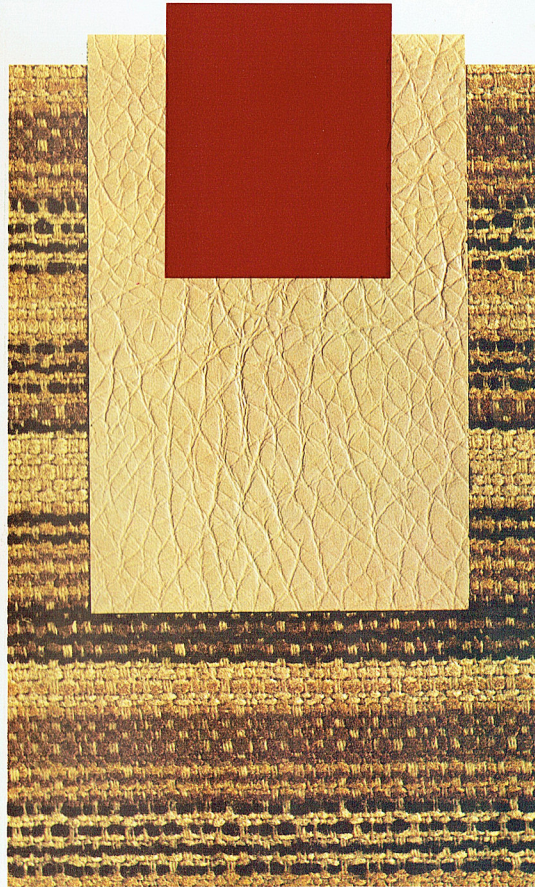

A GUIDE TO COLOUR CO-ORDINATE YOUR NEW CAR.

EXTERIOR COLOURS