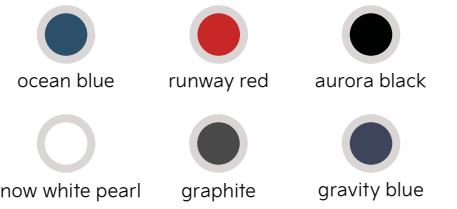

Available drivetrains

FWD

Fuel economy City / Highway (L/100km)

TBD

Dimensions (mm)

Length: 4,355
Width: 1,805
Height: 1,535 (1,545 w/ roof rack)
Wheelbase: 2,700

Available features

Heated Steering Wheel
Android Auto / Apple CarPlay
8" Display
Heated Rear Seats

Engine + Transmission

1.6L 4 cylinder Kappa GDI

Weight (kg)

L: 1,409
EX: 1,419
SX: 1,467

Towing capacity (lbs)

Not recommended

Advanced Forward Collision Avoidance

While every effort has been made to ensure display of accurate data, the vehicle listings within this guide may not reflect all accurate vehicle items. The vehicle photo displayed may be an international model. Some vehicles shown with optional equipment. Contact us for complete accuracy of features, options & pricing. Some vehicle images shown are stock photos and may not reflect your exact choice of vehicle, color, trim and specification. ***