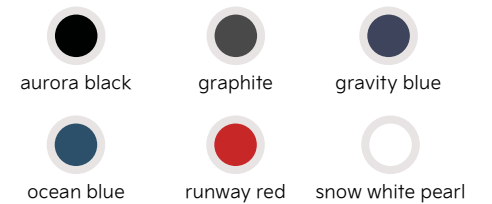

Available drivetrains

FWD

Fuel economy + range

5.1L/100 kms (combined)
42km All electric range

Dimensions (mm)

Length: 4,355

Width: 1,805

Height: 1,545

Wheelbase: 2,700

Available features

Advanced Smart Cruise Control (ASCC)

Memory Driver Seat

Advanced forward collision-avoidance assist

Lane Follow Assist

Heated Rear Seats

Harmon Kardon Audio

10.25 inch Multimedia Interface

Engine + Transmission

1.6L 4 cylinder Kappa GDI -
6-Speed DCT Automatic

Weight (kg)

1,565

Towing capacity (lbs)

Not recommended