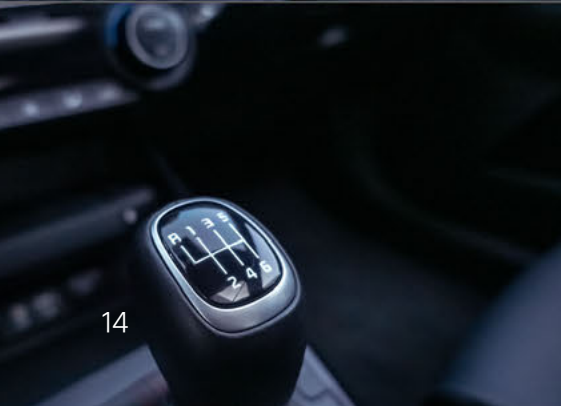

KIA | Forte

Available drivetrains

FWD

Fuel economy City / Highway (L/100km)

TBD

Dimensions (mm)

Length: 4,640

Width: 1,800

Height: 1,435

Wheelbase: 2,700

Available features

18 inch alloy wheels with red accents

LED DRL/Position

Interior Hydrographic Dash

Diffuser

Engine + Transmission

2.0L Nu Atkinson MPI

1.6L Gamma Turbo-GDI

Weight (lbs)

TBD

Towing capacity (lbs)

Not recommended