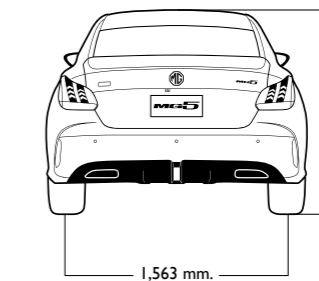

DIMENSIONS