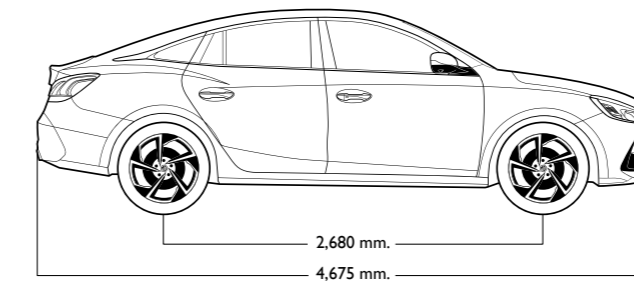

DIMENSIONS

WHEELS

ROADSIDE ASSISTANCE

WARRANTY
5 Years Unlimited Mileage*

PARTS CENTRE
Aftersales Centre

COURTESY
CAR

24/7
Call Centre