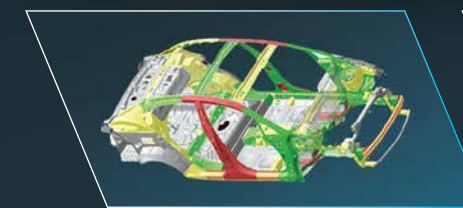

Online Music Streaming

Online Weather Forecast

Smartphone Connectivity

Bluetooth Connectivity

4G & Wi-Fi Connectivity

6 SRS Airbags

PROVEN SAFETY

Caring for you and your family is our top priority, which is why the PERSONA has a comprehensive list of safety features and a 5-Star ASEAN NCAP rating so that it can provide reassured driving enjoyment.

Reinforced Body Structure with Hot Press Formed Steel

Electronic Stability Control and Traction Control System

Hill Hold Assist