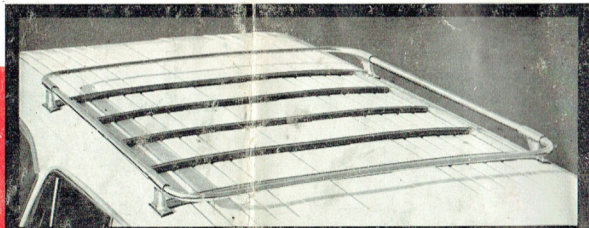

TRUNK LIGHT. Lights up when boot is opened. (Standard on Regal & V8).

**ASK YOUR
AUTHORISED
VALIANT
DEALER TO
SHOW YOU THE
FULL RANGE
OF CHRYSLER
TAILORED
ACCESSORIES**

ROOF RACK. Adds to the already substantial carrying capacity of Valiant Safari. Strong construction, fully chromed and streamlined design. Becomes a permanent feature of your car. (Standard on V8 Safari.)