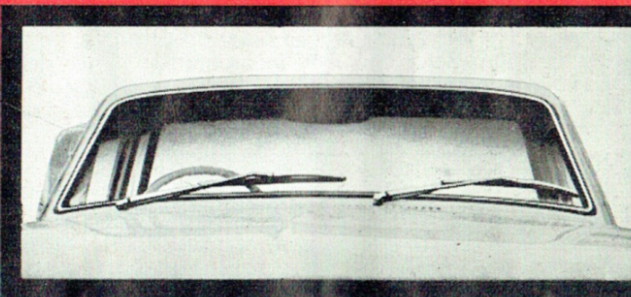

TINTED WINDSCREEN GLASS.

Comfortable glare-free driving at all times of the day. The graduated tint of the glass eliminates sun glare without reducing light.