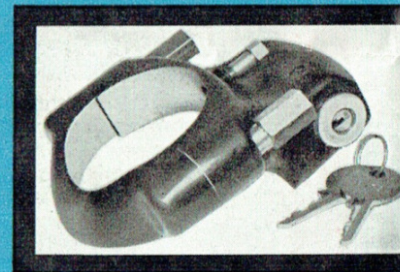

DAY-'NITE INTERIOR REAR VIEW MIRROR.

Standard on Regal & V8.

and for protection..

PETROL TANK LOCKING CAP.

Low cost protection against fuel theft. This fully chromed cap blends with the body line.

GEAR LOCK.