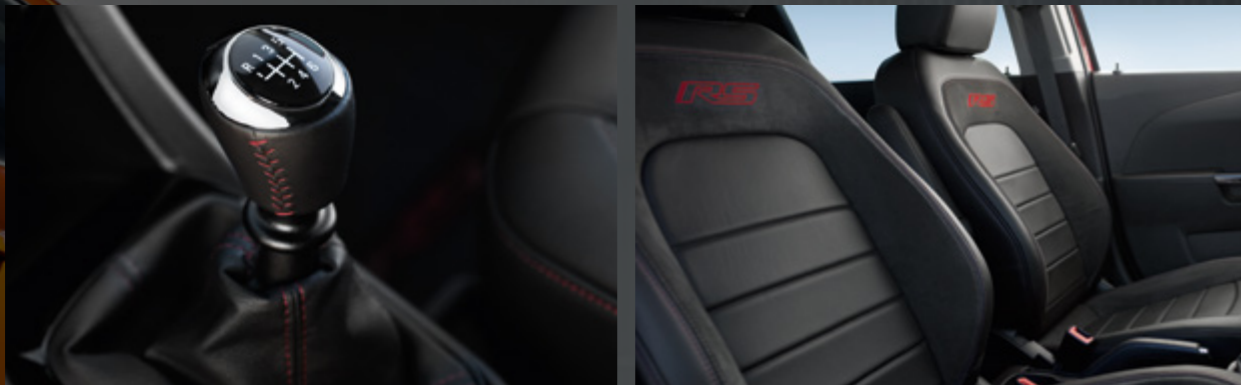

THE BARINA, BUT NOT AS YOU KNOW IT

1. UNIQUE RS PERFORMANCE FEATURES
2. 01 BARINA RS INTERIOR
   - 02 RS SPORTS LEATHER GEAR SHIFTER
   - 03 RS FRONT SPORTS SEATS
     LEATHER APPOINTED
   - 04 RS SPORTS PEDALS
   - 05 17" ALLOY WHEELS

01

02

04

03

05

BARINA RS FEATURES

ENGINE AND TRANSMISSION

- 1.4 litre DOHC 16-valve 4-cylinder turbo petrol
- 6-speed manual transmission
- 6-speed automatic transmission with Active Select

SAFETY AND HANDLING

- 5-star ANCAP safety rating
- 4-wheel disc brakes
- Electronic Stability Control (ESC) incorporating:
  - Anti-lock Braking System (ABS)
  - Brake Assist (BA)
  - Electronic Brakeforce Distribution (EBD)
  - Traction Control System (TCS)
- Front airbags for driver and front passenger
- Side impact for driver and front passenger
- Full length side curtain airbags
- Front seatbelt pre-tensioner with load limiters
- Collapsible pedal release system
- Electric power steering
- Rear seat child restraint anchor points (3)
- Sports suspension

WHEELS

- 17" x 6.5" Alloy wheels
- 205/50R17 89H tyres (4)
- 15" x 6.0" steel spare wheel
- 195/65 R15 91H tyre
- Tyre sealant and air compressor kit

SECURITY

- Battery rundown protection
- Engine immobiliser
- Headlight 'follow me home' functionality
- Remote keyless entry operates:
  - Doors
  - Boot
  - Fuel filler door
- Flip key with additional rigid key

SEATING

- Leather appointed RS sports seat trim
- 6-way adjustable driver seat
- 4-way adjustable front passenger seat
- Heatable front seats
- Adjustable driver & front passenger head restraints
- 60/40 folding rear seats

EXTERIOR

- Front fog lamps
- Sports styling: front and rear sports fascia, side skirts
- Sports spoiler – rear roof
- Hidden rear door handles

EXTERIOR (CONTINUED)

- Chrome grille surround
- Exposed halogen headlights
- Electronic touch-pad boot release
- Anti corrosion protection
- Prestige paint

DRIVER