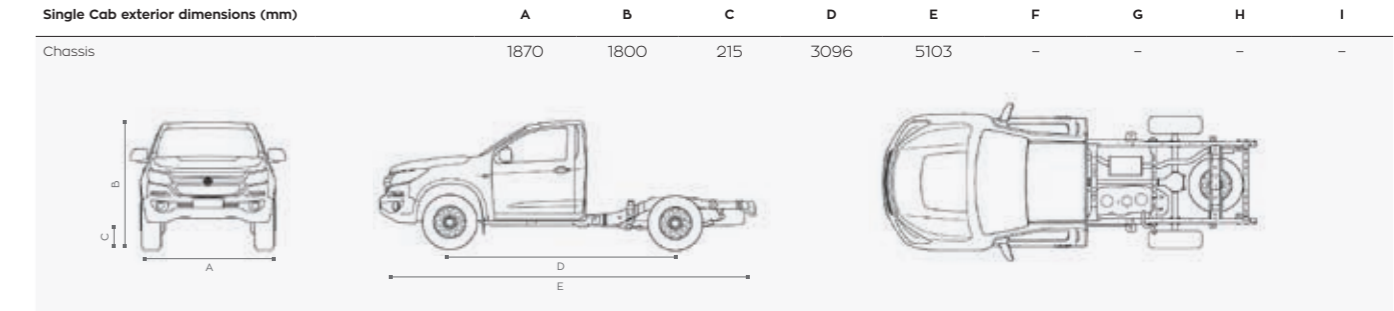

Interior dimensions (mm)	Front Headroom	Rear Headroom	Front Legroom	Rear Legroom	Front Shoulder Room	Rear Shoulder Room
Single Cab	1005	-	1045	-	1447	-
Space Cab	1005	947	1045	675	1447	1481
Crew Cab	1005	973	1045	856	1447	1472

*Please refer to inside back page of this brochure for vehicle loading calculator ^Maximum load with braked trailer *Curb Mass for chassis variants without optional tray

*LTZ Measurement shown