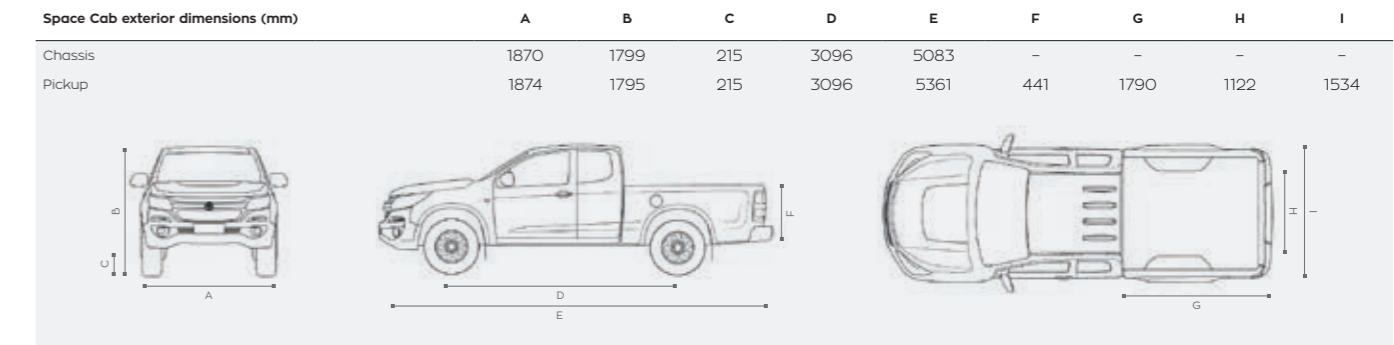

Interior dimensions (mm)	Front Headroom	Rear Headroom	Front Legroom	Rear Legroom	Front Shoulder Room	Rear Shoulder Room
Single Cab	1005	-	1045	-	1447	-
Space Cab	1005	947	1045	675	1447	1481
Crew Cab	1005	973	1045	856	1447	1472

*Please refer to inside back page of this brochure for vehicle loading calculator ^Maximum load with braked trailer *Curb Mass for chassis variants without optional tray

*LTZ Measurement shown