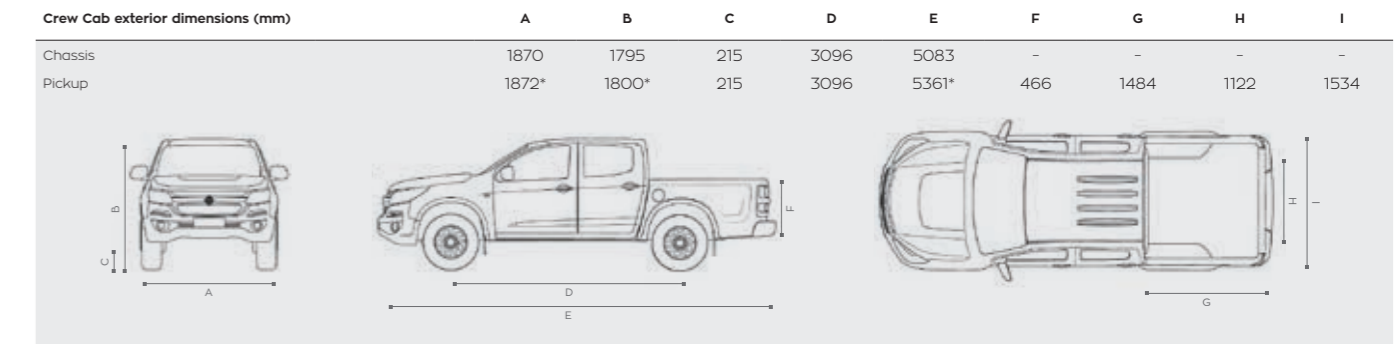

Interior dimensions (mm)	Front Headroom	Rear Headroom	Front Legroom	Rear Legroom	Front Shoulder Room	Rear Shoulder Room
Single Cab	1005	-	1045	-	1447	-
Space Cab	1005	947	1045	675	1447	1481
Crew Cab	1005	973	1045	856	1447	1472

*Please refer to inside back page of this brochure for vehicle loading calculator ^Maximum load with braked trailer *Curb Mass for chassis variants without optional tray

*LTZ Measurement shown