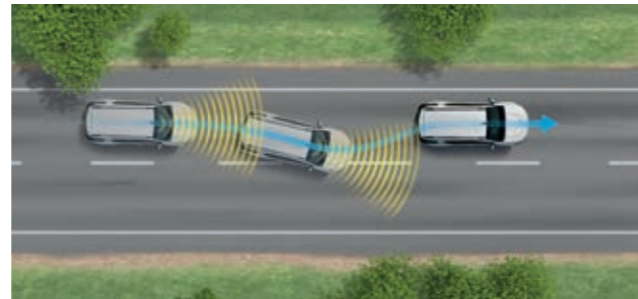

Tech you want. Safety you need.

You'll get more out of your adventures with Trailblazer, because we've put more into it. The latest Apple CarPlay®* and Android® Auto™ technology pairs your smartphone to the 8-inch# colour touch-screen on your dashboard. Get directions, make calls, send and receive messages, and listen to music, all in a way that allows you to stay focused on the road ahead. Sometimes, it's the little things, like getting into a cool car on a hot day. With remote start^, you can get the engine and climate control running before you hop in, so that when you're ready to go, there's no need to wait with the windows down. The Trailblazer has been built with families in mind, which is why it's loaded with the latest in active safety technology, including Lane Departure Warning^, Forward Collision Alert with Head-Up Warning^, Blind Spot Alert^ and Rear Cross Traffic Alert^*. For those extra eyes where you need them, there's also Front^ and Rear Park Assist and a Rear View Camera. Families come in all shapes and sizes, so easy-to-use ISOFIX Child Seat Anchorages are standard across the range, and 7 airbags offer that extra level of protection you've come to expect. Trailblazer is the family SUV with all the safety features and technology you need to make the most of your adventures, no matter where they take you.

Lane Departure Warning^: