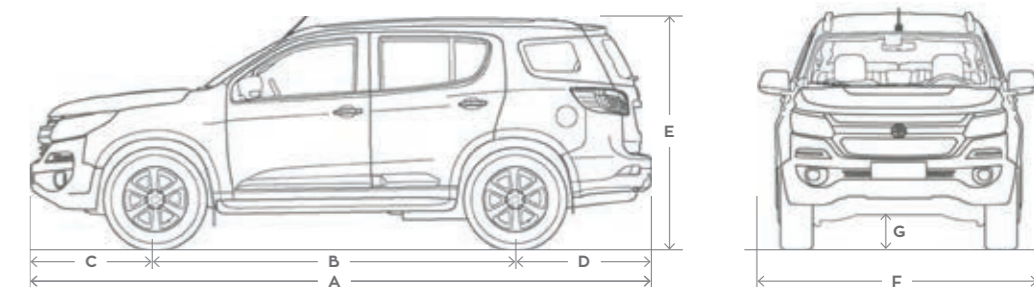

* Maximum figures as per ECE regulations ^ At kerb mass

Body weights and dimensions.

Body Weights	LT	LTZ
Towing Braked (kg)	3000	3000
Towing Unbraked (kg)	750	750
Maximum Front Axle Load (kg)	1450	1450
Maximum Rear Axle Load (kg)	1600	1600
Wading depth (mm)	600	600
Roof load (kg)	100	100
Kerb mass (kg)	2194	2203
Gross Combined Vehicle Weight (GCVW) (kg)	5700	5700
Load Carrying Capacity (kg)	626	617

Exterior Dimensions	LT	LTZ
A Overall length (mm)	4887	4887
B Wheelbase (mm)	2845	2845
C Front overhang (mm)	957	957
D Rear overhang (mm)	1085	1085
E Vehicle height (mm)	1840	1846
F Vehicle width (excluding mirrors) (mm)	1902	1902
G Ground clearance (mm)	213	218

Interior Dimensions	Front row	Second row	Third row
Shoulder room (mm)	1488	1453	1340
Headroom (mm)	1009	981	929
Legroom (mm)	1045	879	815

Cargo Volume	Up to belt-line	Up to roof
All rear seats folded (L)	1043	1830
3rd row folded (L)	554	878
All seats up (L)	205	235