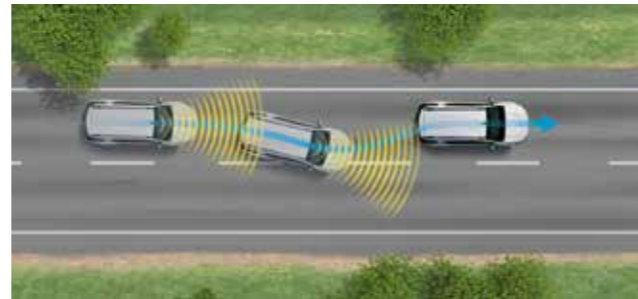

Tech you want. Safety you need.

You'll get more out of your adventures with Trailblazer, because we've put more into it. The latest Apple CarPlay®* and Android® Auto™ technology pairs your smartphone to the 8-inch# colour touch-screen on your dashboard. Get directions, make calls, send and receive messages, and listen to music, all in a way that allows you to stay focused on the road ahead. Sometimes, it's the little things, like getting into a cool car on a hot day. With remote start^, you can get the engine and climate control running before you hop in, so that when you're ready to go, there's no need to wait with the windows down. The Trailblazer has been built with families in mind, which is why it's loaded with the latest in active safety technology, including Lane Departure Warning^, Forward Collision Alert with Head-Up Warning^, Blind Spot Alert^ and Rear Cross Traffic Alert^*. For those extra eyes where you need them, there's also Front^ and Rear Park Assist and a Rear View Camera. Families come in all shapes and sizes, so easy-to-use ISOFIX Child Seat Anchorages are standard across the range, and 7 airbags offer that extra level of protection you've come to expect. Trailblazer is the family SUV with all the safety features and technology you need to make the most of your adventures, no matter where they take you.

Lane Departure Warning^: