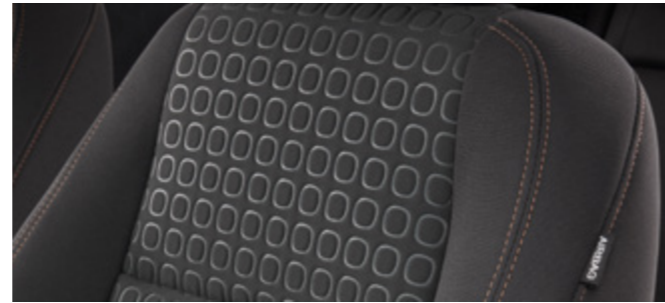

Colour and trim.

Exterior Colours and Trims

	Exterior Colour		Interior Trim						
	Solid	Prestige*							
	Absolute Red	Summit White	Mineral Black*	Burning Hot*	Nitrate Silver*	Satin Steel*	Seeker Blue*	Abalone White*	
Model									
LS	•	•	•	•	•	•	•	•	Jet Black cloth
LT	•	•	•	•	•	•	•	•	Cloth seat trim with Sportec bolsters
LTZ	•	•	•	•	•	•	•	•	Jet Black Sportec

*Prestige paints are available at an additional cost and certain colours may not be available from time to time. Variations between colours shown and actual paint colours/interior trim colours may occur due to the printing process. Actual vehicle colours may appear different under certain light conditions. Trim patterns are not to scale. Indicative only. Customers are encouraged to contact their Holden Dealer for current colour availability.

Jet Black cloth