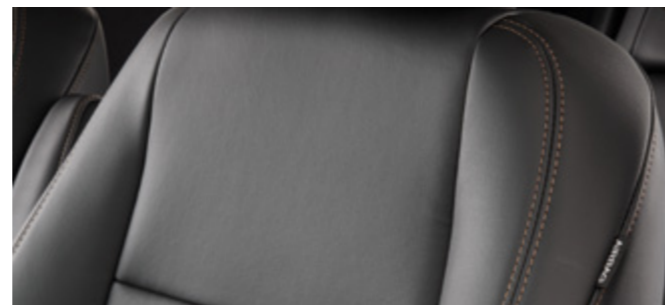

Jet Black Sportec