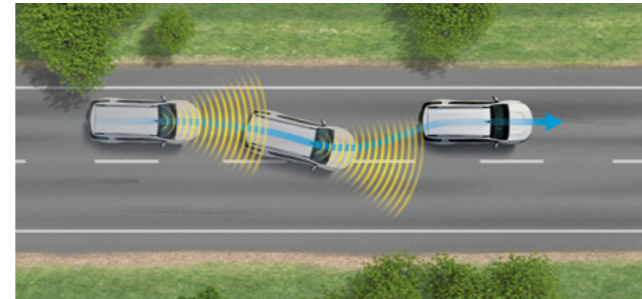

Tech you want. Safety you need.

You'll get more out of your adventures with the Trailblazer, because we've put more into it. The latest Apple CarPlay®* and Android® Auto~ technology pairs your smartphone to the 8-inch* colour touch-screen on your dashboard. Get directions, make calls, send and receive messages, and listen to music, all in a way that allows you to stay focused on the road ahead.

Sometimes, it's the little things, like getting into a cool car on a hot day. With remote start~, you can get the engine and climate control running before you hop in, so that when you're ready to go, there's no need to wait with the windows down.

The Trailblazer has been built with families in mind, which is why it's loaded with the latest in active safety technology, including Lane Departure Warning^, Forward Collision Alert with Head-Up Warning^, Blind Spot Alert^ and Rear Cross Traffic Alert^. For those extra eyes where you need them, there's also Front^ and Rear Park Assist and a Rear View Camera. Families come in all shapes and sizes, so easy-to-use ISOFIX Child Seat Anchorages are standard across the range, and 7 airbags offer that extra level of protection you've come to expect.

Trailblazer is the family SUV with all the safety features and technology you need to make the most of your adventures, no matter where they take you.

Lane Departure Warning^: