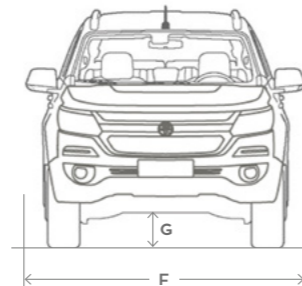

Body weights and dimensions.

Body Weights	LT	LTZ	Z71
Towing Braked (kg)	3000	3000	3000
Towing Unbraked (kg)	750	750	750
Maximum Front Axle Load (kg)	1450	1450	1450
Maximum Rear Axle Load (kg)	1600	1600	1600
Wading depth (mm)	600	600	600
Roof load (kg)	100	100	100
Kerb mass (kg)	2194	2203	2210
Gross Vehicle Mass (GVM) (kg)	2820	2820	2820
Gross Combined Vehicle Weight (GCVW) (kg)	5700	5700	5700
Payload (kg)	626	617	611

Interior Dimensions	Front row	Second row	Third row
Shoulder room (mm)	1488	1453	1340
Headroom (mm)	1009	981	929
Legroom (mm)	1045	879	815

Cargo Volume	Up to belt-line	Up to roof
All rear seats folded (L)	1043	1830
3rd row folded (L)	554	878
All seats up (L)	205	235

Exterior Dimensions (mm)	A Overall length	B Wheelbase	C Front overhang	D Rear overhang	E Vehicle height	F Vehicle width (excl. mirrors)	G Ground clearance
LT	4887	2845	957	1085	1840	1902	213
LTZ	4887	2845	957	1085	1846	1902	218
Z71	4887	2845	957	1085	1846	1902	218

It's the little things that add up to Holden Complete Care.

At Holden, we've been caring for Australians for more than 150 years and over that time, we've learned that it's the little things we can do for you that matter most.

Learn more at holden.com.au/completecure

5 FIVE YEAR UNLIMITED KM WARRANTY

5 year unlimited km warranty.¹

Now you're better covered with a 5 year unlimited kilometre warranty standard across the range.

You've got more peace of mind from the moment your new Holden is registered, so you can get in and enjoy it without a care in the world.

Take your time test drive.²

Take up to 24 hours to see if it's the car you feel completely comfortable with. Drive it to work, show your friends, see what the family thinks. There's no pressure and no 'hard sell'.

Know your cost servicing.³

Know what a scheduled service will cost before you even drop off your car, for the life of the car. Our trained expert technicians ensure your car is getting the best possible care.

Tailored to you finance.

With Holden Financial Services⁴ we offer competitive and flexible finance options that make it easy to get into the Holden that's right for you. You can organise the whole thing in one place, easy as that.

At your call roadside assistance

With Holden Roadside Assistance⁵, if the unexpected happens rest assured we'll be there to help. Flat battery, keys locked in the car, puncture.

Keep you moving rental service.

While your car's being serviced, take advantage of Holden Rental service⁶, where we give you the option of a replacement Holden. Because we believe nothing should keep you from driving.

¹ For new and demo vehicles registered on or after 1 July 2018. 5 year unlimited km warranty from date of first registration. Private and ABN buyers only. 5 year/200,000km warranty, whichever occurs first, for fleet, government, not-for-profit, and rental vehicles. ² Subject to Take Your Time Test Drive Terms and Conditions. See holden.com.au for details. ³ Subject to Know Your Cost Service terms and conditions. See holden.com.au for details and to obtain a quote. ⁴ Holden Financial Services is a registered trademark of General Motors LLC and is used under sub licence by GMF Australia Pty Ltd ABN 52 622 566 447, Australian Credit Licence 507256. Finance to approved applicants, subject to suitability, credit criteria, fees, charges and terms and conditions apply. ⁵ Subject to Holden Roadside Assistance Terms and Conditions. See holden.com.au for details. ⁶ Subject to Holden Rental Terms and Conditions. See holden.com.au for details.

Holden
Complete Care