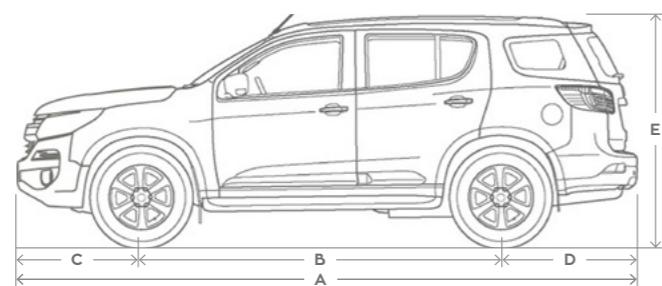

Body weights and dimensions.

Body Weights	LT	LTZ	Z71
Towing Braked (kg)	3000	3000	3000
Towing Unbraked (kg)	750	750	750
Maximum Front Axle Load (kg)	1450	1450	1450
Maximum Rear Axle Load (kg)	1600	1600	1600
Wading depth (mm)	600	600	600
Roof load (kg)	100	100	100
Kerb mass (kg)	2194	2203	2210
Gross Vehicle Mass (GVM) (kg)	2820	2820	2820
Gross Combined Vehicle Weight (GCVW) (kg)	5700	5700	5700
Payload (kg)	626	617	611

Interior Dimensions	Front row	Second row	Third row
Shoulder room (mm)	1488	1453	1340
Headroom (mm)	1009	981	929
Legroom (mm)	1045	879	815

Cargo Volume	Up to belt-line	Up to roof
All rear seats folded (L)	1043	1830
3rd row folded (L)	554	878
All seats up (L)	205	235

Exterior Dimensions (mm)	A Overall length	B Wheelbase	C Front overhang	D Rear overhang	E Vehicle height	F Vehicle width (excl. mirrors)	G Ground clearance
LT	4887	2845	957	1085	1840	1902	213
LTZ	4887	2845	957	1085	1846	1902	218
Z71	4887	2845	957	1085	1846	1902	218

It's the little things that add up to Holden Complete Care.

At Holden, we've been caring for Australians for more than 150 years and over that time, we've learned that it's the little things we can do for you that matter most.

Learn more at holden.com.au/completecure

5 FIVE YEAR UNLIMITED KM WARRANTY

5 year unlimited km warranty.¹

Now you're better covered with a 5 year unlimited kilometre warranty standard across the range.

You've got more peace of mind from the moment your new Holden is registered, so you can get in and enjoy it without a care in the world.

Take your time test drive.²

Take up to 24 hours to see if it's the car you feel completely comfortable with. Drive it to work, show your friends, see what the family thinks. There's no pressure and no 'hard sell'.

Know your cost servicing.³

Know what a scheduled service will cost before you even drop off your car, for the life of the car. Our trained expert technicians ensure your car is getting the best possible care.

Tailored to you finance.

With Holden Financial Services⁴ we offer competitive and flexible finance options that make it easy to get into the Holden that's right for you. You can organise the whole thing in one place, easy as that.

At your call roadside assistance

With Holden Roadside Assistance⁵, if the unexpected happens rest assured we'll be there to help. Flat battery, keys locked in the car, puncture.

Keep you moving rental service.

While your car's being serviced, take advantage of Holden Rental service⁶, where we give you the option of a replacement Holden. Because we believe nothing should keep you from driving.

¹ For new and demo vehicles registered on or after 1 July 2018. 5 year unlimited km warranty from date of first registration. Private and ABN buyers only. 5 year/200,000km warranty, whichever occurs first, for fleet, government, not-for-profit, and rental vehicles. ² Subject to Take Your Time Test Drive Terms and Conditions. See holden.com.au for details. ³ Subject to Know Your Cost Service terms and conditions. See holden.com.au for details and to obtain a quote. ⁴ Holden Financial Services is a registered trademark of General Motors LLC and is used under sub licence by GMF Australia Pty Ltd ABN 52 622 566 447, Australian Credit Licence 507256. Finance to approved applicants, subject to suitability, credit criteria, fees, charges and terms and conditions apply. ⁵ Subject to Holden Roadside Assistance Terms and Conditions. See holden.com.au for details. ⁶ Subject to Holden Rental Terms and Conditions. See holden.com.au for details.

Holden
Complete Care