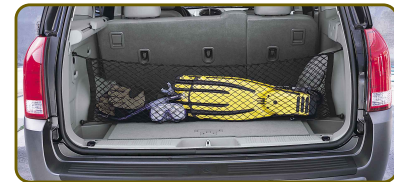

# Accessories

**Splash Guards.** Help protect the side of your VUE and other people's windshields from mud, rocks, slush and debris that are lying on the road ahead.

**Roof-Rack Crossbars.** They attach easily to your VUE's roof rails to help support your sports gear or luggage. Your Retailer can outfit you with the attachment you'll need to haul a bike, kayak, skis or cargo box.

**Cargo Cover.** Whether your cargo happens to be a new set of golf clubs or a week's worth of laundry, conceal it from curious eyes with this easy-to-use cargo shade.

**Cargo Net.** Here's another simple way to secure small, light items—a cargo net that holds them all in place through the turns, bumps, quick starts and stops.

**Side-Window Air Deflectors.** Breathe in the outdoors with these aerodynamic deflectors. They're designed to let fresh air in and to keep gusts and foul weather out.

**Front Grille Guard.** A good front line of defense, this brushed aluminum guard helps protect your bumper, grille and sense of style.

**Seat Cover—Neoprene Fitted.** Help keep the great outdoors from invading your great indoors with these seat covers. They shrug off dirt, clean up quickly, are water resistant and come in either black or black/red.