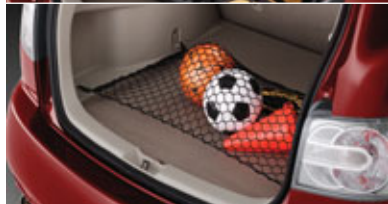

INTERIOR ACCESSORIES

CARGO NET

iPod® ADAPTER

AVAILABLE 2008 ACCESSORIES