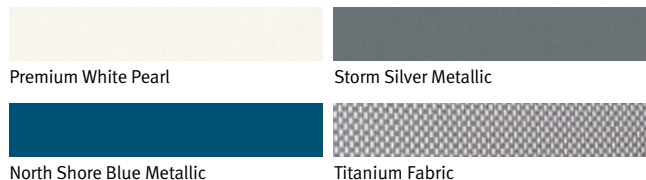

EXTERIOR/INTERIOR COLOURS	
Storm Silver Metallic	Titanium Fabric
Premium White Pearl	Titanium Fabric
North Shore Blue Metallic	Titanium Fabric

Colours may not be exactly as shown.

WE'RE HERE. AT HONDA, ASSISTANCE AND SUPPORT ARE ALWAYS AVAILABLE. THE TEAM OF TRAINED TECHNICIANS AT YOUR HONDA DEALERSHIP WILL KEEP YOUR VEHICLE IN TERRIFIC SHAPE. HONDA ACCESSORIES INSTALLED AT THE TIME YOUR VEHICLE IS PURCHASED ARE COVERED UNDER THE 3-YEAR/60,000-KM LIMITED WARRANTY. IF YOU NEED MORE INFORMATION OR ASSISTANCE, CALL US AT 1-888-9-HONDA-9. FOR ALL OF THE LATEST HONDA INFORMATION, INCLUDING PRODUCT SPECIFICATIONS, PRICING, PHOTOS AND MORE, VISIT HONDA.CA. IT HAS EVERYTHING YOU NEED TO “DESIGN” YOUR HONDA AND PERSONALIZE IT WITH ITEMS FROM A LIST OF QUALITY ACCESSORIES.