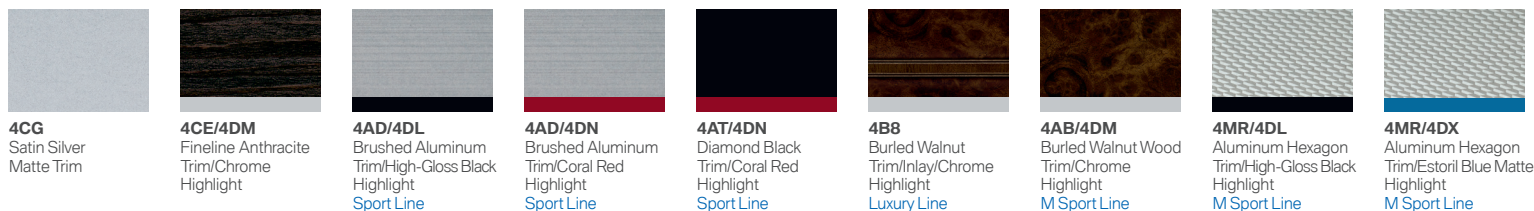

Sport Line

Luxury Line

Sport Line.

- Sport seats, front, in Black Dakota Leather and contrasting red stitching
- Instrument cluster with red highlight and red contrasting rings
- Black exterior mirror caps and chrome black exhaust tips
- 19" Double Spoke light alloy wheels – Style 401
- Leather-wrapped Sport steering wheel

Lines may vary by model. For details, please visit your BMW Retailer or bmw.ca.

3 SERIES LINES.

Modern Line

M Sport Line

Modern Line.

- Leather-wrapped Sport steering wheel in Black
- Dakota Leather upholstery in Black or in Oyster with contrasting Dark Oyster piping
- Unique exterior design elements with matte chrome accents
- Interior illumination with variable Orange-Red or White colour
- 18" Turbine light alloy wheels – Style 415

Lines may vary by model. For details, please visit your BMW Retailer or bmw.ca.

3 Sedan/Touring/ActiveHybrid 3 Options.

Exterior Colours

Wheels

Upholstery

Interior Trims

Packages.

3 Series Sedan in Estoril Blue Metallic paint with M Double Spoke Wheels – Style 403M.

40:20:40 split-folding rear seats in Oyster Dakota Leather with Dark Oyster highlight and FINELINE Anthracite Trim.

Premium Package (Features below specific to 335)

Comfort Access	Alarm System
Auto-Dimming Exterior Mirrors	Lumbar Support
Harman/Kardon HiFi Surround Sound System	Adaptive Headlights
Park Distance Control, Front and Rear	Rear-View Camera
SiriusXM™ Satellite Radio Tuner with 6-month Subscription	Universal Remote Control