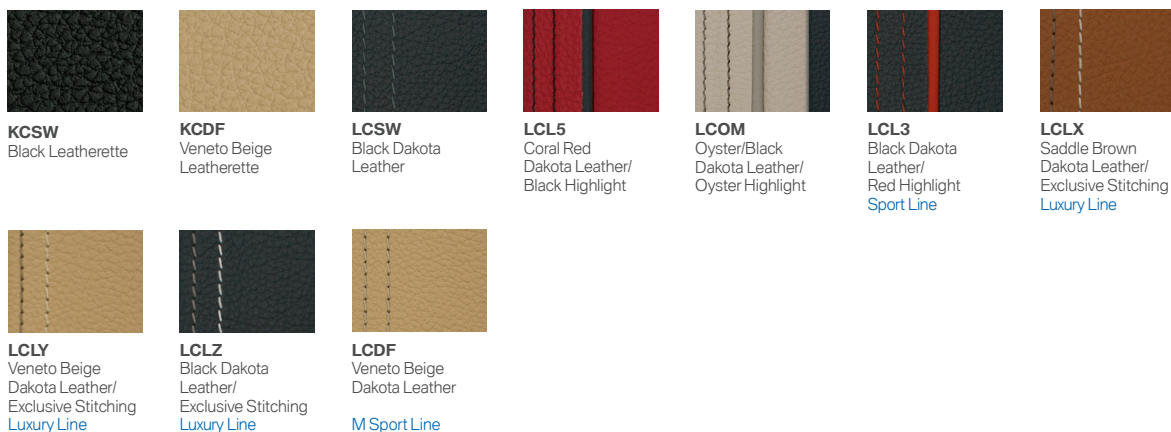

Luxury Line.

- Unique exterior design elements with chrome accents
- Dakota Leather upholstery with exclusive stitching
- Signature key fob with Pearl Gloss Chrome trim
- 18" Multi Spoke light alloy wheels – Style 416
- Chrome window surround

Lines may vary by model. For details, please visit your BMW Retailer or bmw.ca.

3 SERIES LINES.

Modern Line

M Sport Line

Modern Line.

- Leather-wrapped Sport steering wheel in Black
- Dakota Leather upholstery in Black or in Oyster with contrasting Dark Oyster piping
- Unique exterior design elements with matte chrome accents
- Interior illumination with variable Orange-Red or White colour
- 18" Turbine light alloy wheels – Style 415

Lines may vary by model. For details, please visit your BMW Retailer or bmw.ca.

3 Sedan/Touring/ActiveHybrid 3 Options.

Exterior Colours

Wheels

Upholstery

Interior Trims

Packages.

3 Series Sedan in Estoril Blue Metallic paint with M Double Spoke Wheels – Style 403M.

40:20:40 split-folding rear seats in Oyster Dakota Leather with Dark Oyster highlight and FINELINE Anthracite Trim.

Premium Package (Features below specific to 335)

Comfort Access	Alarm System
Auto-Dimming Exterior Mirrors	Lumbar Support
Harman/Kardon HiFi Surround Sound System	Adaptive Headlights
Park Distance Control, Front and Rear	Rear-View Camera
SiriusXM™ Satellite Radio Tuner with 6-month Subscription	Universal Remote Control