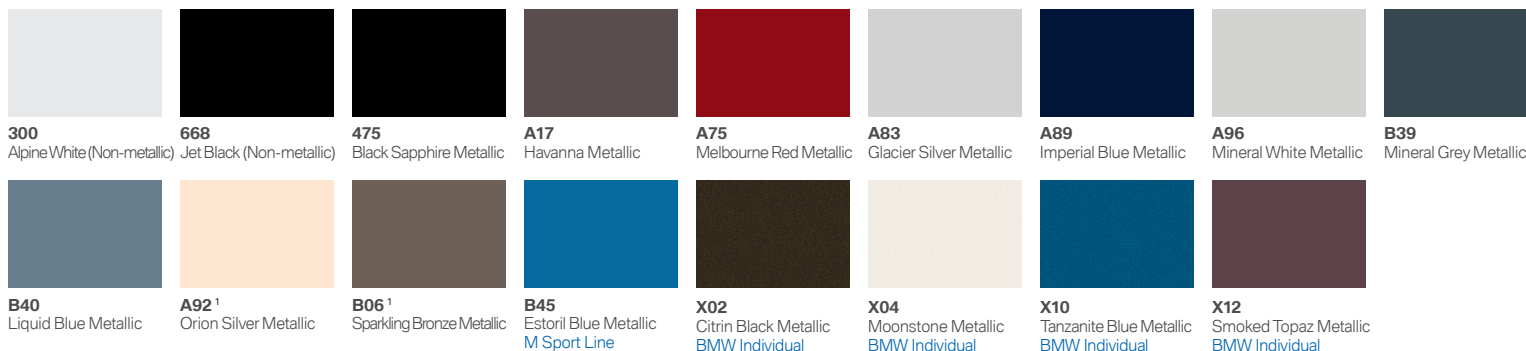

Luxury Line.

- Unique exterior design elements with chrome accents
- Dakota Leather upholstery with exclusive stitching
- Signature key fob with Pearl Gloss Chrome trim
- 18" Multi Spoke light alloy wheels – Style 416
- Chrome window surround

Lines may vary by model. For details, please visit your BMW Retailer or bmw.ca.

3 SERIES LINES.

Modern Line

M Sport Line

Modern Line.

- Leather-wrapped Sport steering wheel in Black
- Dakota Leather upholstery in Black or in Oyster with contrasting Dark Oyster piping
- Unique exterior design elements with matte chrome accents
- Interior illumination with variable Orange-Red or White colour
- 18" Turbine light alloy wheels – Style 415

Lines may vary by model. For details, please visit your BMW Retailer or bmw.ca.

3 Sedan/Touring/ActiveHybrid 3 Options.

Exterior Colours

Wheels

Upholstery

Interior Trims

Packages.

3 Series Sedan in Estoril Blue Metallic paint with M Double Spoke Wheels – Style 403M.