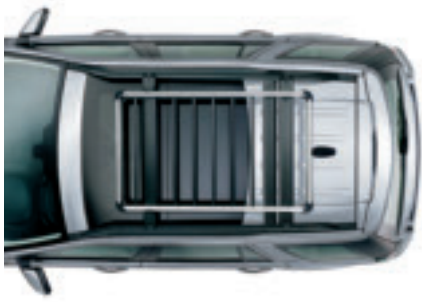

CARRYING & TOWING

Luggage Carrier

This flexible rack system offers up to 75kg of load carrying capacity.