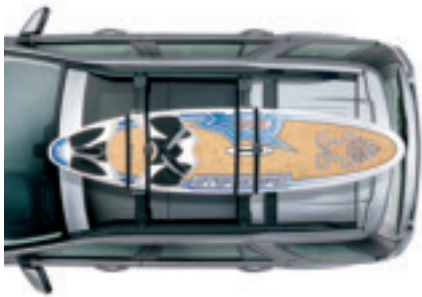

Roof Rails & Cross Bar Kit

For carrying all roof accessories. Easy to install and easy to remove when not in use. Vehicle height when fitted – 1,852mm. Maximum payload 71.8kg.

Aqua Sports Carrier

Carries one surfboard, sailboard, canoe or kayak. Includes lockable multi-purpose holder to carry a mast, oars or paddles. Tilts to facilitate easy loading/unloading, and features lockable straps and rubber supports to maintain optimum weight distribution while protecting the kayak and vehicle from scratches/scuffs. Load capacity 45kg.