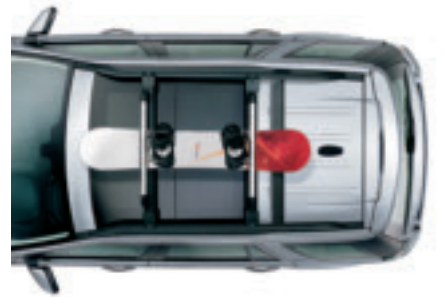

Ski/Snowboard Holder

Carries four pairs of skis or two snowboards. Incorporates slider rails for easy loading and is lockable for security.

PRODUCT ASSURANCE – CARRYING ACCESSORIES

- Real world dynamic testing ensures that the accessory performs with no detrimental effect to the vehicle.
- Specifically tested and approved on the particular vehicle, incorporating a range of challenging durability tests on both the vehicle and carrier such as the Pavé Test.
- Pavé Testing involves driving the vehicle with a fully laden carrier for hundreds of kilometres over rough, uneven and extremely bumpy cobbles to simulate a lifetime of use. One kilometre of Pavé is equivalent to 100 kilometres of real world conditions.