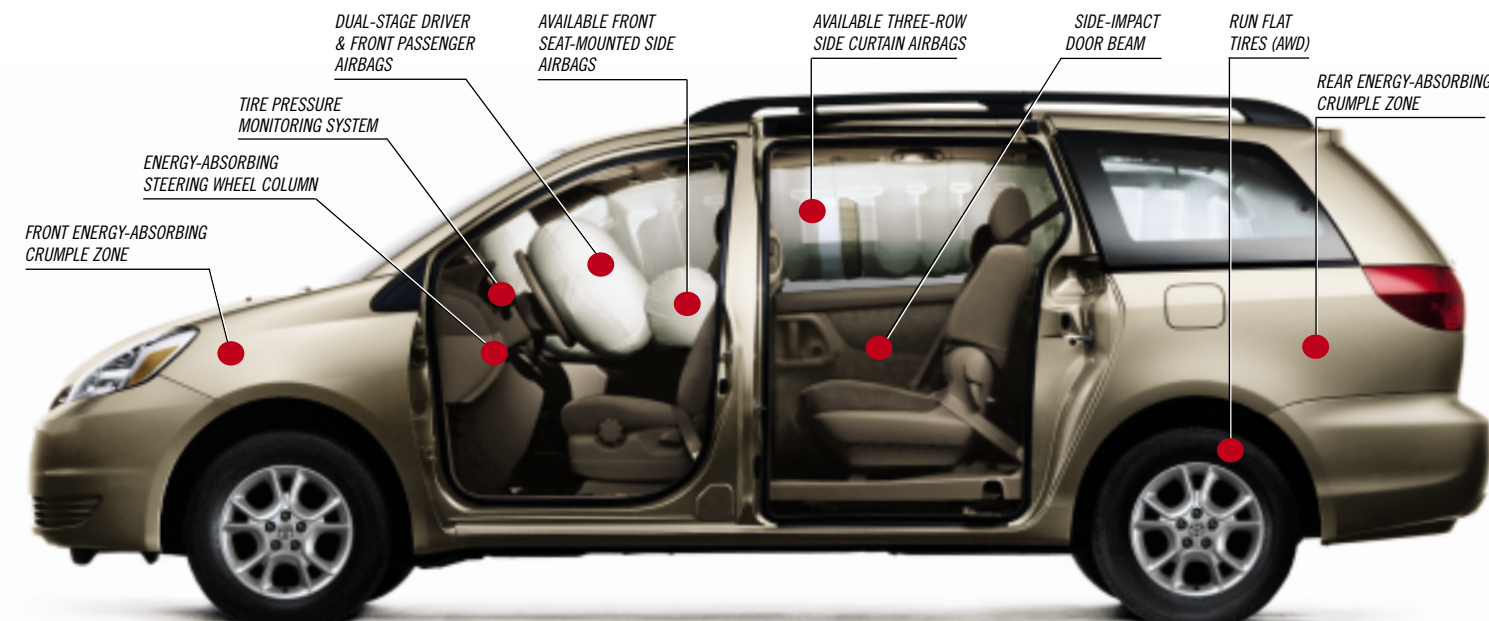

- Driver and front passenger dual-stage airbag Supplemental Restraint System (SRS)
- Driver and front passenger seat-mounted front and rear head/side curtain airbag Supplemental Restraint System (SRS) (XLE only)
- 3-point seatbelts in all seating positions
- Dual power sliding doors and rear door with "jam protection" (LE & XLE only)
- Available Vehicle Stability Control (VSC) and Traction Control (TRAC) (XLE FWD, CE AWD, LE AWD, XLE AWD Limited)
- Tire Pressure Monitoring System
- 4-Wheel Antilock Braking System (ABS) with Electronic Brake-force Distribution (EBD) and Brake Assist
- Child-seat lower anchors and top tether anchors for four rear-seat positions (five on 8-passenger models)
- High Intensity Discharge (HID) headlamps (XLE AWD Limited, XLE FWD Limited)
- Windshield Wiper De-Icer
- Auto-dimming electrochromic inside rear view mirror (XLE only)
- All-season run flat tires (AWD models only)

SIENNA SAFETY FEATURES