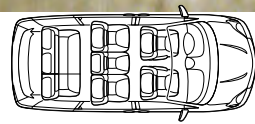

SIENNA SEAT CONFIGURATION ALTERNATIVES

8-PASSENGER CONFIGURATION. Most automobile seats leave your baby frustratingly out of reach. Not any more, with Sienna's available Front and Centre™ second row seat. In 8-passenger Siennas, the centre section of the second row can be moved forward by 30% to get closer to the one you love. And guess what else the second row can do? It can be removed entirely. Then, stow the third row seat into the floor and you have enough room for, say, a 4 x 8 sheet of plywood. The continually adaptable Sienna – because in your family, who knows what's next?