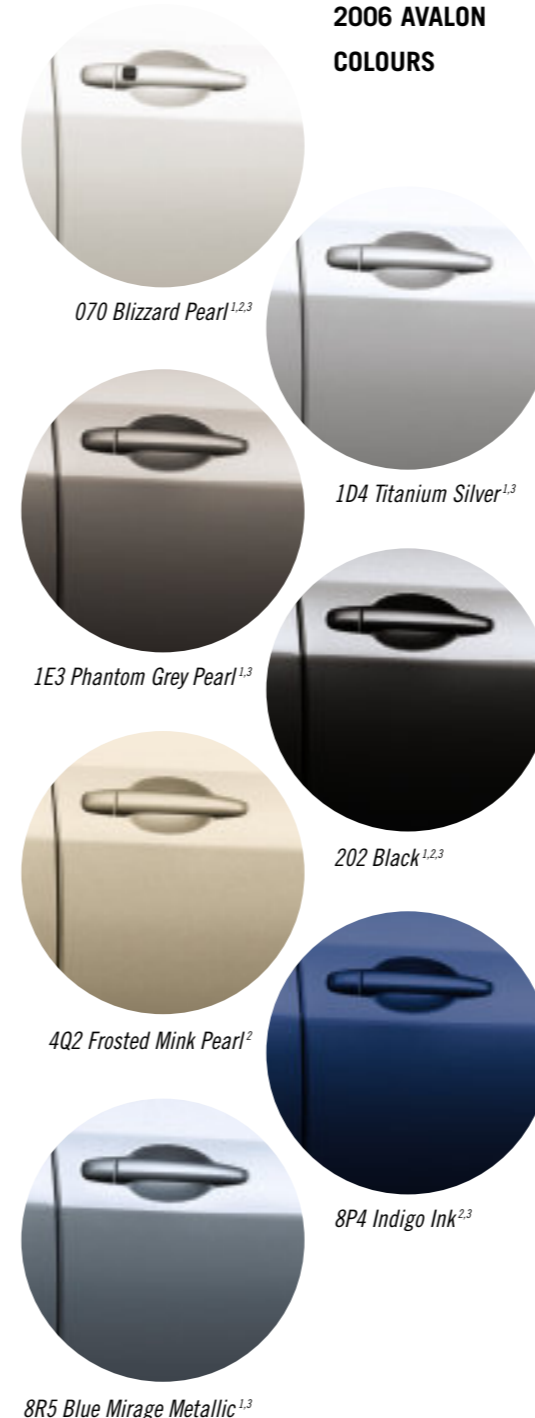

2006 AVALON COLOURS

070 Blizzard Pearl^{1,2,3}

1D4 Titanium Silver^{1,3}

1E3 Phantom Grey Pearl^{1,3}

202 Black^{1,2,3}

4Q2 Frosted Mink Pearl²

8P4 Indigo Ink^{2,3}

8R5 Blue Mirage Metallic^{1,3}

¹ Dark Charcoal Leather on Touring

² Ivory Leather on XLS

³ Graphite Leather on XLS

NEW VEHICLE WARRANTY SUMMARY
No Deductibles – No Transfer Fees

Comprehensive Coverage - 3 years or 60,000 km

This warranty includes 24 hour Roadside Assistance and other benefits, as well as coverage of repairs on any part of the vehicle that is defective in material or workmanship under normal use and maintenance. Different warranties apply to original tires.

Powertrain Components - 5 years or 100,000 km

This warranty covers repairs to powertrain components that are defective in material or workmanship under normal use and maintenance.

Major Emission Control Components - 8 years or 130,000 km

This warranty covers repairs to specified major emission components that are defective in material or workmanship under normal use and maintenance.

Corrosion Perforation - 5 years unlimited distance

Any sheet metal found, under normal use, to have developed a perforation from corrosion due to defects in material or workmanship.

VEHICLE COVERAGE

ECP™ With Extra Care Protection you receive inflation protected coverage from mechanical failures, road emergencies, and much more. It's the most affordable way to guarantee your peace of mind. Consult your Toyota Dealer for details.

TOYOTA EXPERIENCE Toyota Dealers are dedicated to making the experience of owning a Toyota both satisfying and rewarding. Our highly skilled, Toyota-trained technicians are here to make sure you enjoy many years of trouble-free driving. "That new Toyota feeling - we help you keep it."

TOYOTA FINANCIAL SERVICES If you're looking at leasing or financing, we're here to help. We provide competitive interest rates, flexible terms, and an easy online pre-approval process. The toughest decision should be choosing which Toyota you want. Visit us at www.toyotafinancialservices.ca.

Toyota Canada and its Dealers are proud sponsors of Canadian Special Olympics.

TOYOTA | EVERGREEN
LEARNING GROUNDS