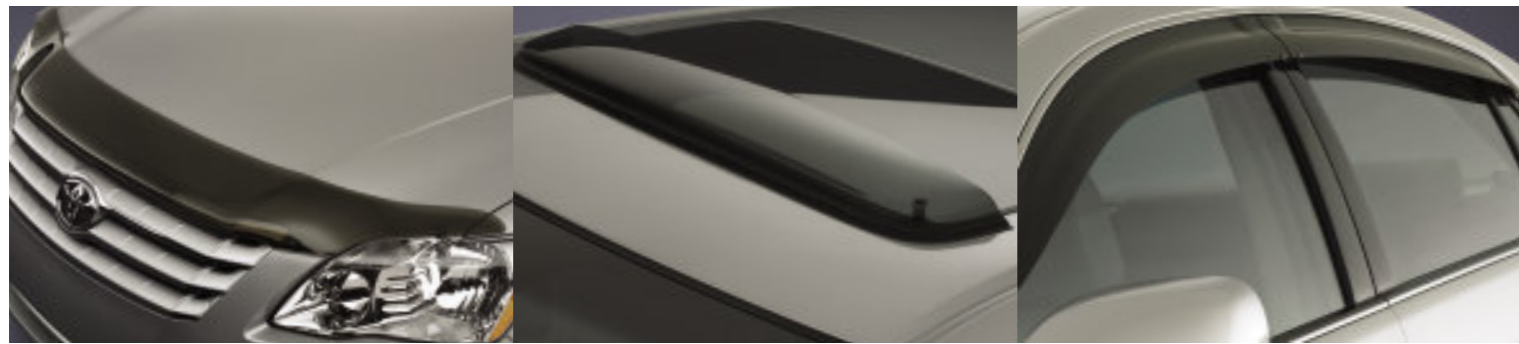

DRESS IT UP. DRIVE IT OUT. Express yourself. Take your Toyota Avalon to a whole new level of self-expression by adding any of the Toyota Accessories custom designed for your model. It's a great way to personalize your new vehicle, optimize its appearance and enhance the performance all at the same time. Ask your Toyota Dealer. To find the Toyota Dealer nearest you, go to toyota.ca or call **1-888-TOYOTA-8.**

Hood deflector

Moonroof wind deflector

Side window visors

Enhance the look and functionality of your new Avalon by choosing from the following list of Accessories:

- All-season mats • Block heater • Cargo box • Cargo liner
- Cargo mat • Glass breakage sensor
- Licence plate cover
- Rear lip spoiler
- Towing accessories