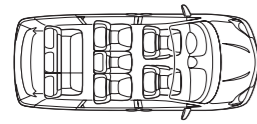

PRACTICALITY WITH COMFORT Because we're talking Sienna, it goes without saying that the Sienna CE has more passenger room and cargo capacity than can be imagined. If you really want to explore the limits of space, fold down the passenger seat, stow the Split & Stow 3rd Row™, remove the second row and you're looking at 4.22 m³ (149 cu.ft.) of possibilities. You can also expect standard items such as sliding doors with power windows, dual air conditioning, tilt & telescopic steering wheel, 6-speaker AM/FM/MP3/WMA/CD audio system and a folding tray table between the front row seats that folds down to create a walk-through space. For added practicality, there is the Sienna CE AWD which is equipped with all the features of the CE plus privacy glass and 17" alloy wheels. All you have to do is decide whether you want all this in a 7- or 8-passenger model.* We never told you it was going to be easy.

Above: Sienna CE AWD shown in Silver Shadow Pearl.

Above: Sienna CE shown in Blue Mirage Metallic.

SIENNA SEAT CONFIGURATION ALTERNATIVES

8-PASSENGER CONFIGURATION. Most automobile seats leave your baby frustratingly out of reach. Not any more, with Sienna's available Front and Centre™ second row seat. In 8-passenger Siennas, the centre section of the second row can be moved forward by 30% to get closer to the one you love. And guess what else the second row can do? It can be removed entirely. Then, stow the third row seat into the floor and you have enough room for, say, a 4 x 8 sheet of plywood. The continually adaptable Sienna – because in your family, who knows what's next?