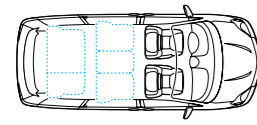

Above: Sienna CE AWD shown in Silver Shadow Pearl.

Above: Sienna CE shown in Blue Mirage Metallic.

SIENNA SEAT CONFIGURATION ALTERNATIVES

8-PASSENGER CONFIGURATION. Most automobile seats leave your baby frustratingly out of reach. Not any more, with Sienna's available Front and Centre™ second row seat. In 8-passenger Siennas, the centre section of the second row can be moved forward by 30% to get closer to the one you love. And guess what else the second row can do? It can be removed entirely. Then, stow the third row seat into the floor and you have enough room for, say, a 4 x 8 sheet of plywood. The continually adaptable Sienna – because in your family, who knows what's next?

7-PASSENGER CONFIGURATION. When you're raising kids, it pays to stay nimble. With Sienna, you can. In 7-passenger Siennas, a second row captain seat moves laterally to create side-by-side seating – and room for, say, a couple of kids' bikes. Fold the Split & Stow 3rd Row™ and remove the second row, and all of Sienna's 4.22 m³ (149 cu. ft.) of cargo volume is at your service. Life keeps changing – but Sienna changes right along with it.