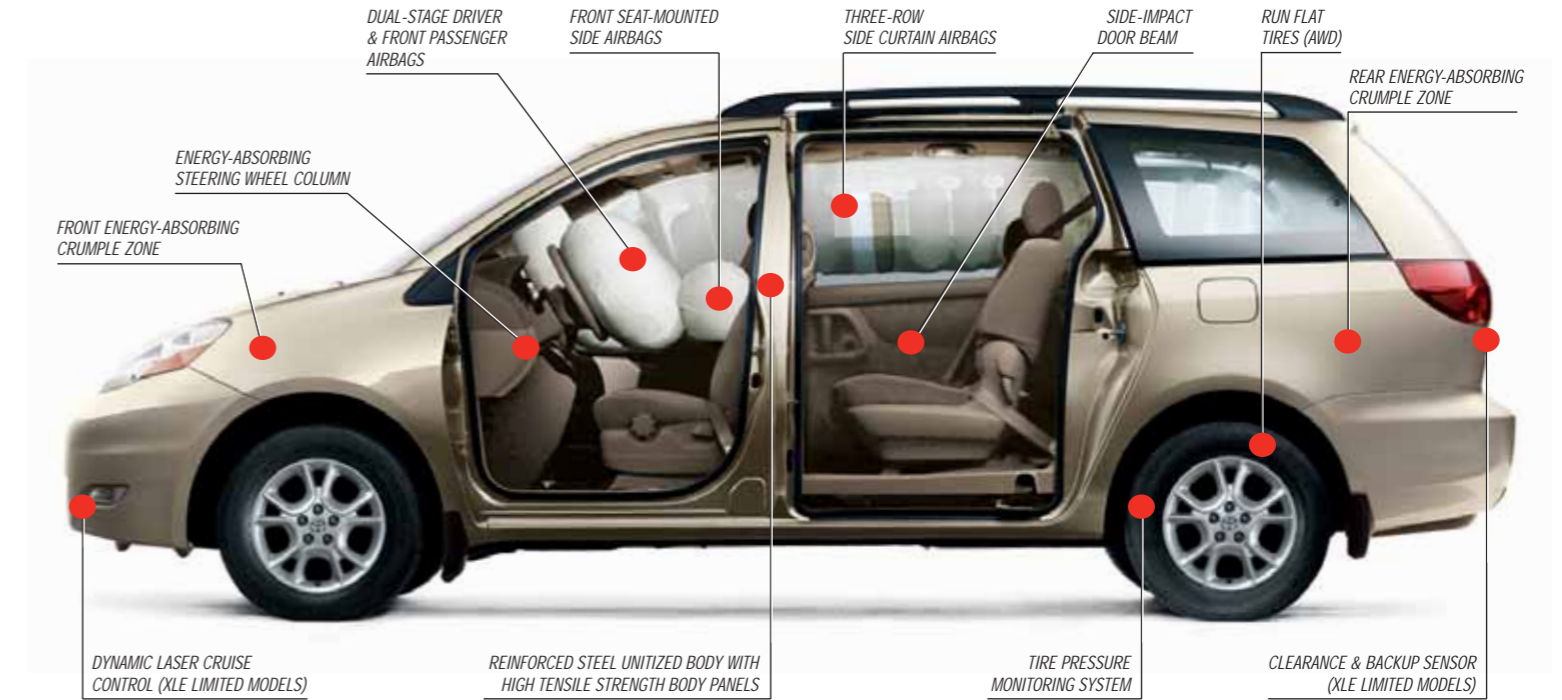

- Driver and front passenger dual-stage airbag Supplemental Restraint System (SRS)
- Driver and front passenger seat-mounted front and rear head/side curtain airbag Supplemental Restraint System (SRS)
- 3-point seatbelts in all seating positions
- Dual power sliding doors with "jam protection" and "pinch protection" (LE & XLE only)
- Available Vehicle Stability Control (VSC) and Traction Control (TRAC) (XLE FWD, CE AWD, LE AWD, XLE AWD Limited)
- Tire pressure monitoring system
- 4-Wheel Antilock Braking System (ABS) with Electronic Brake-force Distribution (EBD) and Brake Assist (BA)
- Child-seat lower anchors and top tether anchors for four rear-seat positions (five on 8-passenger models)
- High Intensity Discharge (HID) headlamps (XLE Limited models)
- Windshield wiper de-icer
- Auto-dimming electrochromic inside rear view mirror (XLE Limited models)
- All-season run flat tires (AWD models only)

SIENNA SAFETY FEATURES