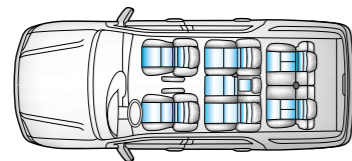

Sequoia06

FOR THE ROAD WELL-TRAVELLED.

Above from left: Sequoia Limited shown in Frosted Mink Pearl and Sequoia SR5 V8 shown in Phantom Grey Pearl.

**SEQUOIA
SR5 V8
SEATING
OPTIONS**

Seating for eight with all the seats

in place.

Remove a couple of seats to accommodate

long cargo items.

Remove the third-row rear seats completely

for a flat cargo area of 2.208 m³ capacity.

- SEQUOIA'S SPACIOUS INTERIOR FEATURES**
- 8-Passenger seating (SR5 V8 only)
 - Rich leather-trimmed seats
 - Premium JBL 3-in-1 AM/FM/Cassette, 6-disc in-dash CD changer and 10-speakers and steering wheel audio controls (Limited only)