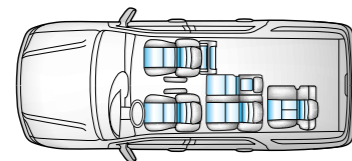

in place.

Remove a couple of seats to accommodate

long cargo items.

Remove the third-row rear seats completely

for a flat cargo area of 2.208 m³ capacity.

- SEQUOIA'S SPACIOUS INTERIOR FEATURES**
- 8-Passenger seating (SR5 V8 only)
 - Rich leather-trimmed seats
 - Premium JBL 3-in-1 AM/FM/Cassette, 6-disc in-dash CD changer and 10-speakers and steering wheel audio controls (Limited only)