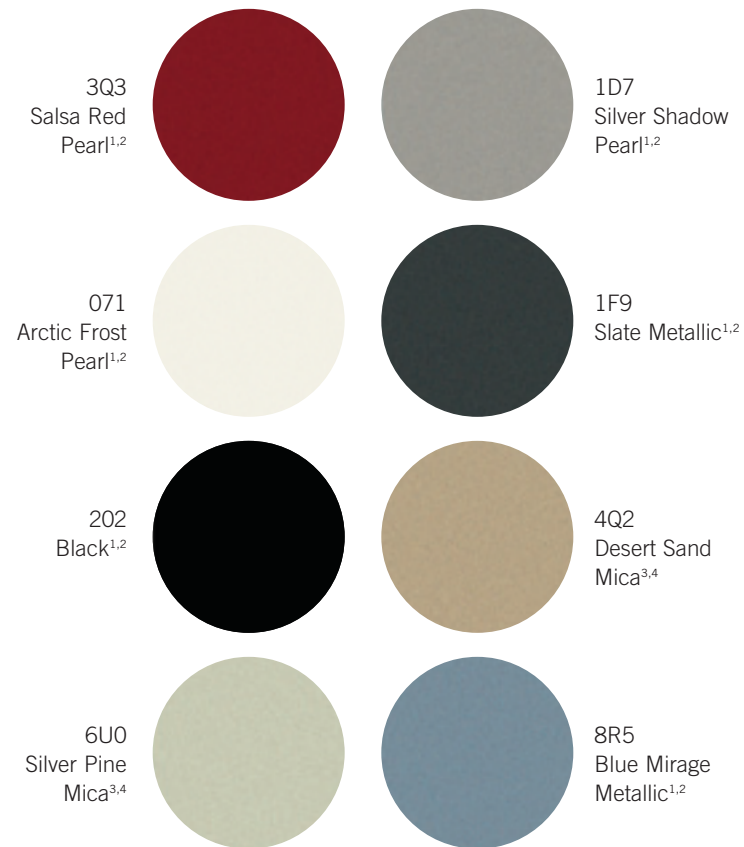

## 2008 Colours:

<sup>1</sup> Stone Fabric on CE/LE models.

<sup>2</sup> Stone Leather on XLE AWD Limited model, optional on LE FWD 7-passenger.

<sup>3</sup> Fawn Fabric on CE/LE models.

<sup>4</sup> Fawn Leather on XLE AWD Limited model, optional on LE FWD 7-passenger.