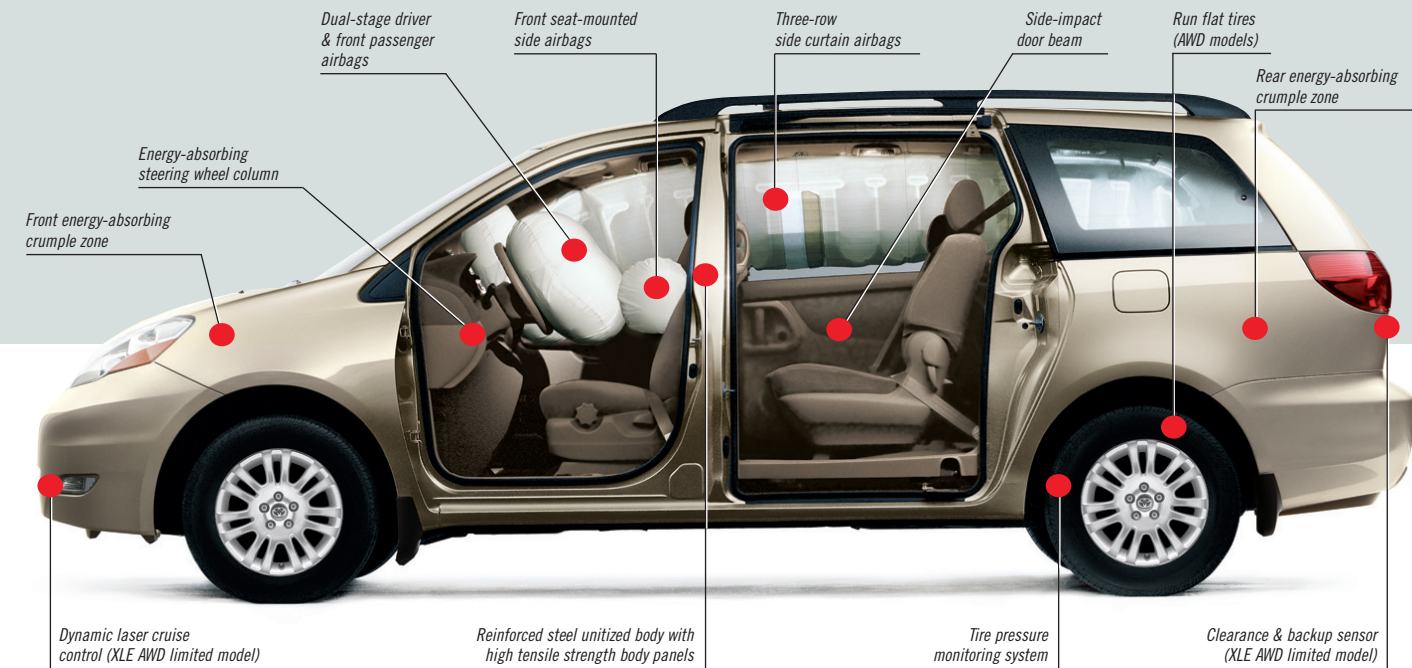

Safety Features:

The Toyota Sienna has been a past recipient of some of the highest safety accolades in the automotive industry.

We expect no less for the 2008 Sienna, which boasts many advanced features such as those listed below:

- Driver and front passenger dual-stage airbag Supplemental Restraint System (SRS).
- Driver and front passenger seat-mounted front and rear head/side curtain airbag Supplemental Restraint System (SRS).
- 3-point seatbelts in all seating positions.
- Dual power sliding doors with “jam protection” and “pinch protection” (LE & XLE AWD Limited only).
- Vehicle Stability Control (VSC) and Traction Control (TRAC).
- Tire pressure monitoring system.
- 4-Wheel Antilock Braking System (ABS) with Electronic Brake-force Distribution (EBD) and Brake Assist (BA).
- Child-seat lower anchors and top tether anchors for four rear-seat positions (five on 8-passenger models).
- Windshield wiper de-icer.
- Auto-dimming electrochromic inside rear view mirror (XLE AWD Limited model).
- All-season run flat tires (AWD models only).