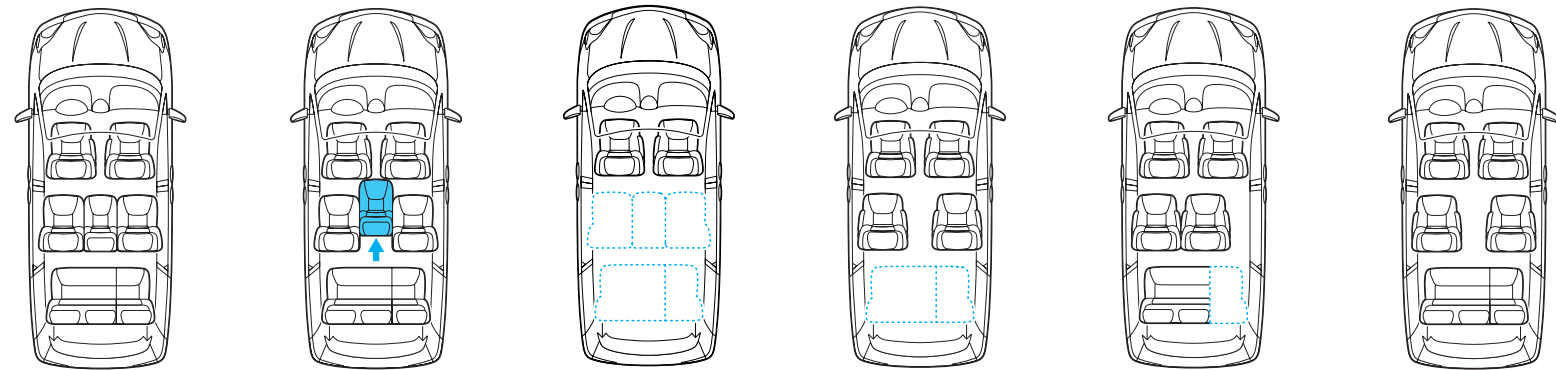

Versatility and adaptability.