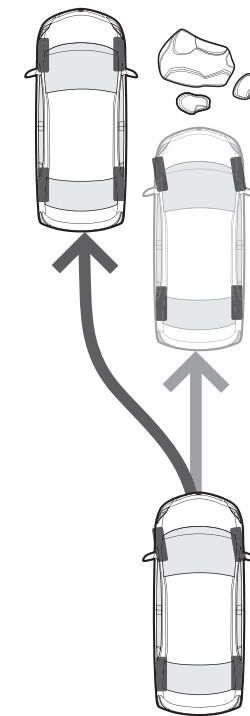

■ with ABS
■ without ABS

ANTILOCK BRAKE SYSTEM (ABS) The available ABS automatically pulses the brakes when it senses impending wheel lockup to help prevent a skid during braking. As a result, it helps preserve the driver's ability to steer the vehicle and potentially avoid an accident.