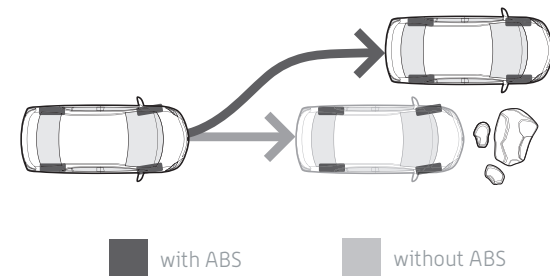

ANTILOCK BRAKING SYSTEM The ABS automatically pulses the brakes when it senses impending wheel lockup to help prevent a skid during braking. As a result, it helps preserve the driver's ability to steer the vehicle and potentially avoid an accident.