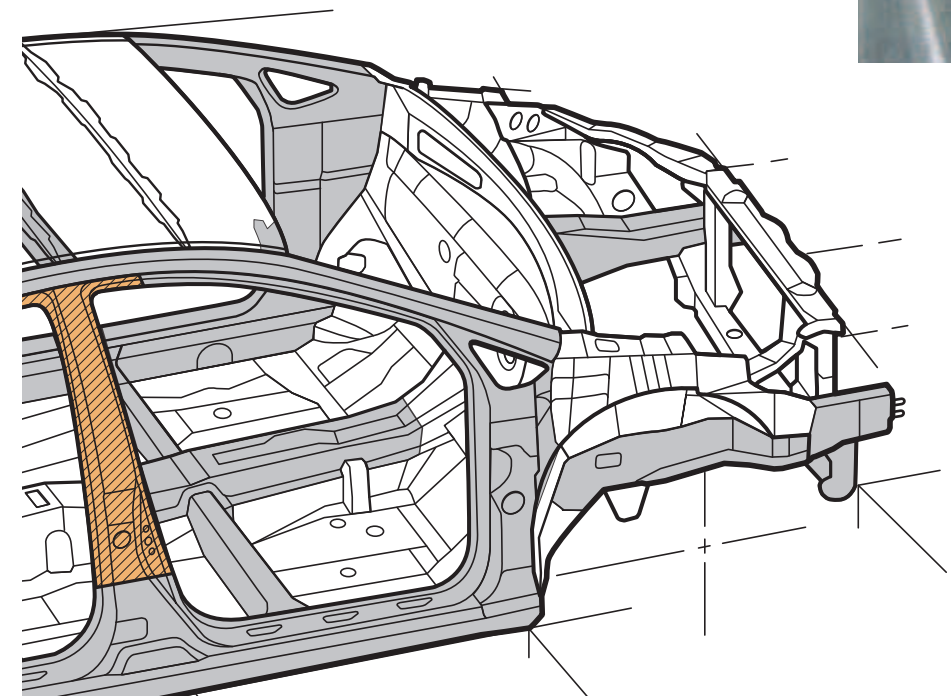

Safety and Performance

In the 2011 Yaris, peace of mind has never felt so comforting. Not only does Yaris deliver outstanding crash safety performance, it also comes fully fortified with advanced safety features like driver-side dual-stage SRS airbag¹ and front passenger SRS airbag.¹ Other advances include a set of bumpers ingeniously designed to absorb energy and minimize damage. What's more, the entire front end and hood feature an invisible cushioning system devised to help protect all parties in the highly unlikely event of an accident. It's just another indispensable addition to a long list of standard safety features which give you the confidence and assurance you need while driving on the road.

SAFETY FEATURES

- Antilock Braking System (ABS) with Electronic Brake-force Distribution (EBD), Brake Assist (BA).
- Vehicle Stability Control (VSC), Traction Control (TRAC).
- Driver and front passenger airbags Supplemental Restraint System.¹
- Standard front seat-mounted side airbags, front and rear head and side curtain airbags.¹
- Front passenger airbag occupancy classification indicator.
- All-position 3-point lap and shoulder belts.
- Front seatbelt pre-tensioners with force limiters.
- Anchor points for child restraint seats.
- Door ajar, low washer fluid, low fuel, driver and front passenger seatbelt warning indicators.
- Engine immobilizer.

ANTILOCK BRAKING SYSTEM The ABS automatically pulses the brakes when it senses impending wheel lockup to help prevent a skid during braking. As a result, it helps preserve the driver's ability to steer the vehicle and potentially avoid an accident.

PERFORMANCE FEATURES