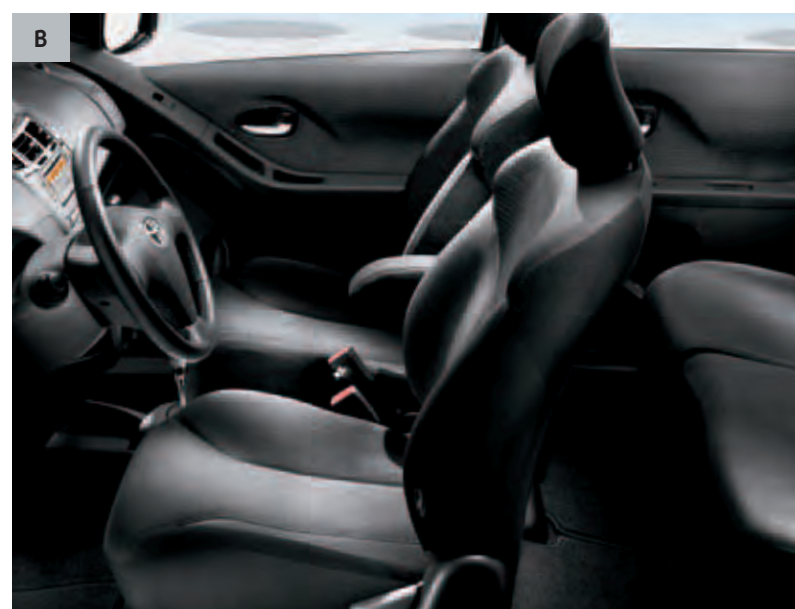

C

A. LE 5-door shown in Absolutely Red. **B.** The spacious interior shown in Dark Grey fabric seats. **C.** LE 5-door shown in Absolutely Red with available package.

A

B

Yaris Hatchback RS

For the ultimate in style and performance, sit behind the wheel of the 5-door RS, which is loaded with bold design enhancements like side skirts, rear spoiler, 15-inch aluminum alloy wheels, and fog lamps. The cockpit lights up the night with amber-lit dual-dial Optitron-style metres and features exclusive touches like front sport seats, leather-wrapped steering wheel and shift knob (manual transmission) and MP3 integrated 6-disc stereo system.

A

B

C

D

Yaris

Yaris with a trunk manages to be both sporty and practical at the same time. It's everything you love about Yaris, only as a remarkable little 4-door. Pick from three available packages, or choose an array of accessories to custom-build your own unique ride. The interior is arranged around you like a personal utility belt, while the tilt-steering column lets you configure it to your perfect comfort level.