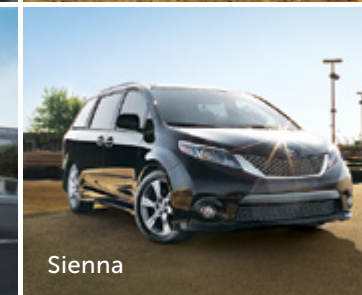

At Toyota quality, safety and sustainability are built into every vehicle we make.

To learn more about Toyota's commitment to manufacturing safe, high quality, long lasting vehicles – and to see the awards we've won for doing just that – visit toyota.ca.

Toyota recognizes its duty to safeguard the environment.
Please recycle. Printed in Canada C0002-0565E-25 12M/15M