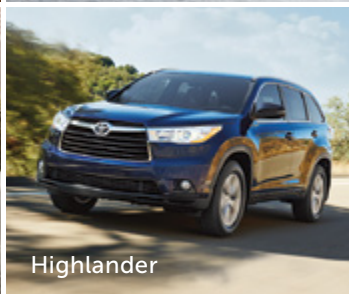

At Toyota quality, safety and sustainability are built into every vehicle we make.

To learn more about Toyota's commitment to manufacturing safe, high quality, long lasting vehicles – and to see the awards we've won for doing just that – visit toyota.ca.

Toyota recognizes its duty to safeguard the environment.
Please recycle. Printed in Canada C0002-0565E-25 12M/15M