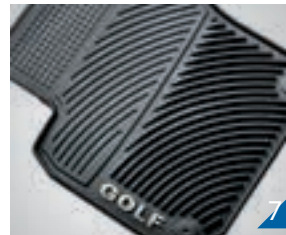

Not just any Golf. Your Golf.

Volkswagen Original
Parts. Service. Accessories.

COMFORT & PROTECTION

1 Side Window Deflectors
Bevelled, tinted-acrylic slip-in plexiglass.
5G3 072 193 HU3 – 3 doors
5G4 072 193 HU3 – 5 doors