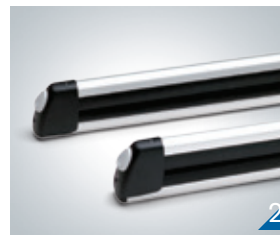

COMFORT & PROTECTION

1 Trunk Liner
Helps protect your trunk from dirt and spills.
5G9 061 161 (Plastic)
5G9 061 160 (Foam)
5G9 061 162 (Rubber)

2 Rear Bumper Protection Plate
A brushed-aluminum look, durable, self-adhesive shield.
5G9 061 195

3 Luggage Net
This luggage net is made of fabric-covered rubber.
1K9 065 111

4 Splash Guards
Set of 2 (front and rear each) with mounting hardware, matte black.
5G0 075 111 (Front)
5G9 075 101 (Rear)

5 Monster Mats™
5G1 061 550 041 (Golf)
5G1 061 550A 041 (TDI)

6 Child Seat Protective Underlay
These seat covers not only look great but they are also practical.
000 019 819

TRANSPORT

1 Base Carrier Bars
Bring along your cargo, skis, kayak, and bikes with the help of these "T-Slot" base carrier bars.
5G9 071 151

2 Snowboard and Ski Attachment
Carries six pairs of skis or four snowboards.
3B0 071 129 G

3 Kayak Holder Attachment
Multi-position rubber-coated single kayak holder with tie straps.
1K0 071 127 A

4 Cargo Box Carrier Attachment
High-impact, UV-resistant with dual-side quick release that delivers 12 cu. feet of storage space.
000 071 200 AA (Silver)
000 071 200 (Matte Black)

5 Bike Carrier
Rugged single-bike holder with built-in lock.
6Q0 071 128 A

SPORT & DESIGN

1 Door Sill Protection Trim with Logo
The high-quality, brushed-aluminum features laser engraved GOLF lettering.
5G0 071 303B

2 Exhaust Tips (Chrome)
These stainless steel dual exhaust tips are corrosion resistant.
5C5 071 911C

3 Sport Pedal Cap Set
Brushed metal pedal sets for the right touch of sportiness.
5G1 064 205 (Auto)
5G1 064 200 (Manual)

4 Spare Tire Mount Subwoofer
Our spare tire mount subwoofer system boasts a five-channel Class AB amp.
000 051 419