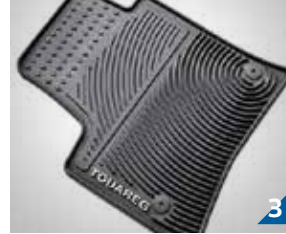

Not just any Touareg. Your Touareg.

Volkswagen Original
Service. Parts. Accessories.

COMFORT & PROTECTION

- 1 Side Window Deflectors**
Tinted acrylic plexiglass deflectors reduce in-cabin wind noise and air turbulence.
7P0 072 193 HU3 – Front
7P0 072 194 HU3 – Rear
- 2 Sun Blind (three-piece set)**
Protects from sunlight and helps reduce interior temperature.
7P0 064 365
- 3 Monster Mats®**
High-quality all-season mats with retention clips.
7P1 061 550 041