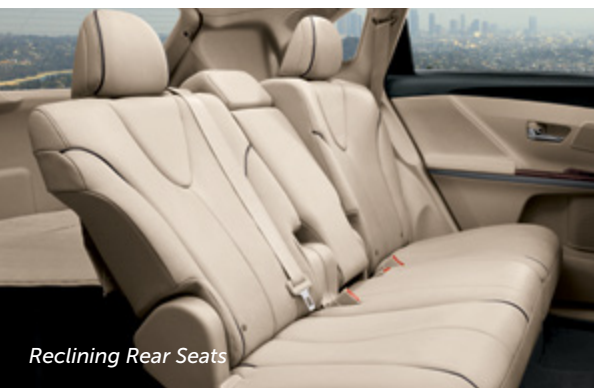

1,990 Litres of Cargo Space

Fits every road. And everything you might need to take.

To go wherever you want to go, all you need is an imagination and a vehicle that offers seemingly limitless versatility to get you there. That would be the 2016 Venza. With an unbelievable 1,990 litres (70.1 cubic feet) of cargo space you can easily load in the stroller, pack the car full of groceries, or fill it up with all the camping gear you need for a weekend in the woods. And for those times when you need to carry passengers as well as cargo, a 60/40 split rear bench seat means both can now travel comfortably together. With the Venza's comfort and versatility, you'll find yourself looking forward to every journey.

Reclining Rear Seats