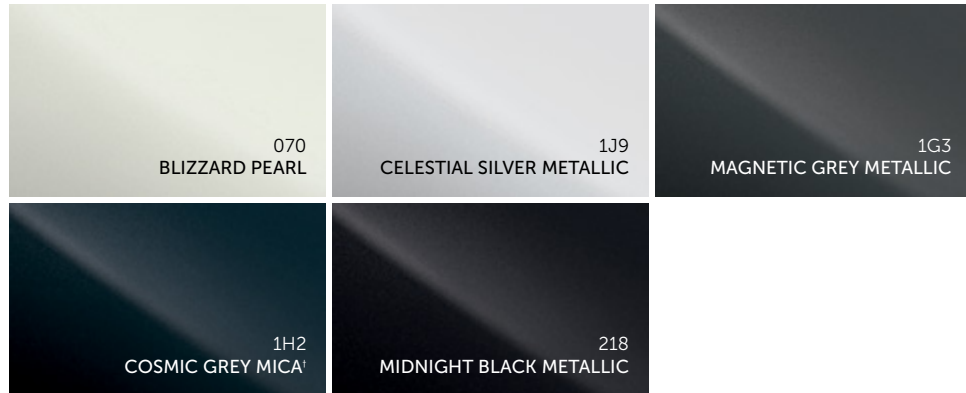

Exterior Colour Options

Interior Colour Options

	VENZA FWD	VENZA AWD	VENZA V6 AWD
BLIZZARD PEARL	BLACK Fabric or Leather	BLACK Fabric or BLACK, IVORY, LIGHT GREY or REDWOOD Leather	BLACK Fabric or BLACK, IVORY or REDWOOD Leather
CELESTIAL SILVER METALLIC	BLACK Fabric or Leather	BLACK Fabric or BLACK or LIGHT GREY Leather	BLACK Fabric or Leather
MAGNETIC GREY METALLIC	BLACK Fabric or Leather	BLACK Fabric or BLACK, LIGHT GREY or REDWOOD Leather	BLACK Fabric or BLACK, LIGHT GREY or REDWOOD Leather
COSMIC GREY MICA¹	–	BLACK Leather	BLACK Leather
MIDNIGHT BLACK METALLIC	BLACK Fabric or Leather	BLACK Fabric or BLACK, IVORY, LIGHT GREY or REDWOOD Leather	BLACK Fabric or BLACK, IVORY or REDWOOD Leather