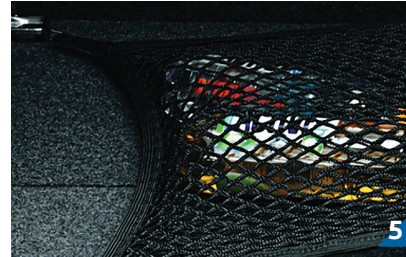

COMMUNICATION

1. **1 Base Carrier Bars**
   Lockable set of aerodynamic aluminum cross bars.
   5N0 071 126 (vehicles without factory rails)
   5N0 071 151 (vehicles with factory rails)
2. **2 Bike Holder Attachment**
   Rugged single-bike holder with built-in lock.
   6Q0 071 128 A
3. **3 Snowboard/Wakeboard/Ski Attachment**
   Lockable bars carry six pairs of skis, one wakeboard or four snowboards. Installs on T-Slot base carrier bars (sold separately).
   380 071 129 G
4. **4 Roof Box (black)**
   Optimized and aerodynamic design that minimizes unpleasant driving noises. Opens from one side and equipped with a dual-lock system. Approx. 340-litre volume.
   000 071 200