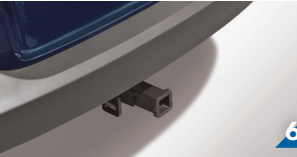

TRANSPORT

1. **5 Cargo Net**
   Designed to prevent movement of cargo in your vehicle's trunk. Made of fabric-covered rubber and includes four heavy-duty plastic fastening hooks.
   5N0 065 111
2. **6 Trailer Hitch Receiver Kit**
   Get your Tiguan ready for towing. (Hitch ball and ball mount sold separately.)
   5N0 092 730
3. **7 Digital Media Adapter Cables**
   These media adapter cables integrate with the Comfort mobile phone armrest connection.
   5G0 051 763 E (Apple® Lightning)
   5G0 051 763 B (Apple® 30-pin)
   5G0 051 763 D (Micro USB – angled)
   5G0 051 763 C (Micro USB – straight)