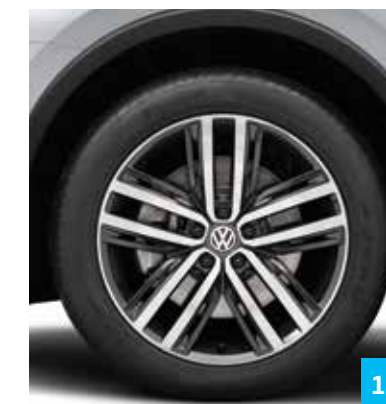

Volkswagen Original Accessories

Ready for anything.
Custom-tailor your Tiguan.

When it comes to accessorizing a Volkswagen, only the best will do. Built to the same quality standards we build our cars and SUVs to, our accessories are custom-fitted to each vehicle and designed to go the distance.

Many accessories can also be included in your lease and financing arrangements, and easily included in your payments to suit your needs.*

Volkswagen Original Accessories are protected by the new vehicle 4-year/80,000 km limited warranty if they're installed prior to vehicle delivery. Or if purchased afterwards, accessories qualify for the balance of the new vehicle warranty coverage or a 1-year/20,000 km limited warranty, whichever is greater.**

01 Monster Mats®

High-quality all-season mats with retention clips.

02 MuddyBuddy™ trunk liner

Heavy-duty lightweight flexible-plastic trunk liner.

03 Pop-in sunshades for hatch window and hatch-area side windows

Protects from sunlight and helps reduce interior temperature.

04 Side steps

Aluminum with an anti-slip coating. These run the full length of the rocker panel and allow for easier entry and exit.

05 Hatch top spoiler (pre-painted Pure White or Deep Black Pearl)

Adds a high level of sportiness to the roofline of your Tiguan.

06 Side window deflectors

Help reduce in-cabin wind noise and air turbulence with these side window deflectors.

07 Splash guards

Designed for a flush contour fit, these splash guards help protect your Tiguan against road debris.

08 Trailer hitch ball and ball mount

Turn your Volkswagen into a towing machine with this trailer hitch ball and ball mount.

09 Base carrier bars

Bring along your skis, snowboards, kayak, bikes or cargo boxes with the help of these base carrier bars.¹