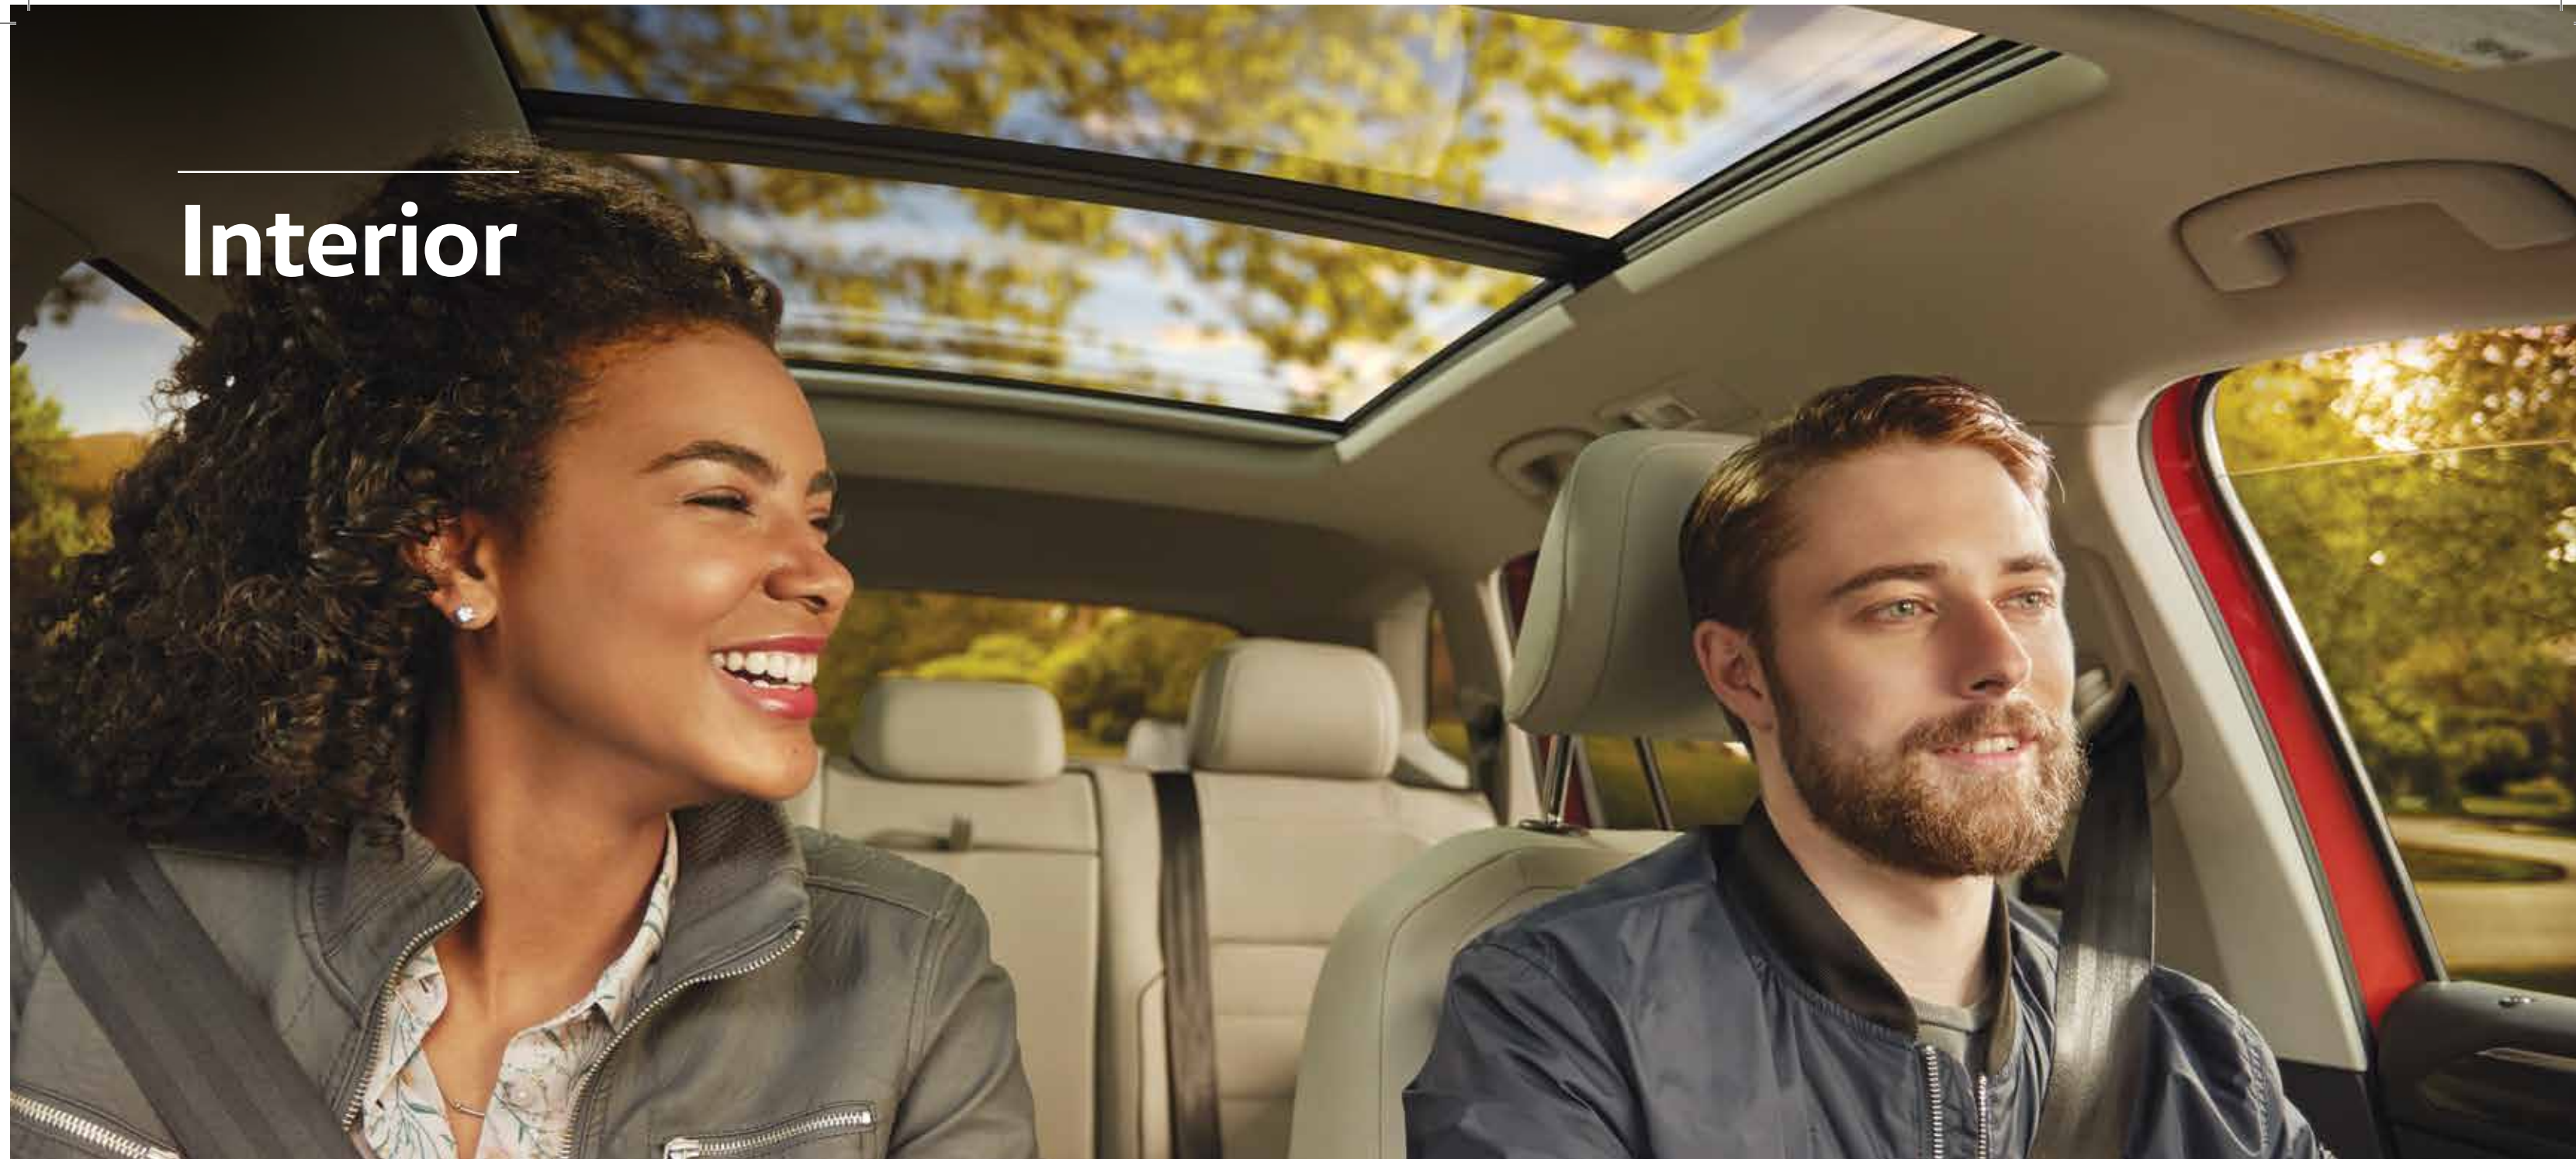

Interior

The inside scoop on refinement.

Look cool, keep your cool, and still keep the chill at bay. Simply add to the Tiguan's already exceptionally elegant interior, with available options for enhanced comfort and style to make it truly your own.

Available Climatronic® dual-zone electronic climate control

When it comes to road trips, everyone's got their own comfort level. With Climatronic® dual-zone electronic climate control, driver and front passenger can enjoy their own individual temperature preference, to within a half degree of one another.

Available heated front seats

Hitting the road and chilling is one thing. But feeling a chill just doesn't cut it. So whether it's a nippy night drive, or a frigid winter morning, stay comfortably warm with available heated front seats.

Available leather-wrapped multifunction steering wheel and gearshift knob

The Tiguan is one stylish SUV. And you can dial that up even more with an available leather-wrapped gearshift knob, and multifunction steering wheel that offers easy, hands-on control for your music, phone, and trip info.