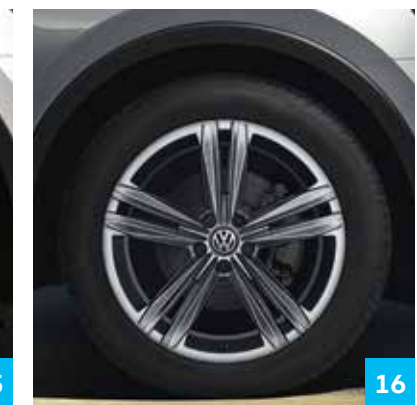

Volkswagen Original Accessories

Ready for anything.
Custom-tailor your Tiguan.

When it comes to accessorizing a Volkswagen, only the best will do. Built to the same quality standards we build our cars and SUVs to, our accessories are custom-fitted to each vehicle and designed to go the distance.

Many accessories can also be included in your lease and financing arrangements, and easily included in your payments to suit your needs.*

Volkswagen Original Accessories are protected by the new vehicle 4-year/80,000 km limited warranty if they're installed prior to vehicle delivery. Or if purchased afterwards, accessories qualify for the balance of the new vehicle warranty coverage or a 1-year/20,000 km limited warranty, whichever is greater.**

01 Monster Mats®

High-quality all-season mats with retention clips.

02 MuddyBuddy™ trunk liner

Heavy-duty lightweight flexible-plastic trunk liner.

03 Pop-in sunshades for hatch window and hatch-area side windows

Protects from sunlight and helps reduce interior temperature.

04 Side steps

Aluminum with an anti-slip coating. These run the full length of the rocker panel and allow for easier entry and exit.

05 Hatch top spoiler (pre-painted Pure White or Deep Black Pearl)

Adds a high level of sportiness to the roofline of your Tiguan.

06 Side window deflectors

Help reduce in-cabin wind noise and air turbulence with these side window deflectors.

07 Splash guards

Designed for a flush contour fit, these splash guards help protect your Tiguan against road debris.

08 Trailer hitch ball and ball mount

Turn your Volkswagen into a towing machine with this trailer hitch ball and ball mount.

09 Base carrier bars

Bring along your skis, snowboards, kayak, bikes or cargo boxes with the help of these base carrier bars.¹