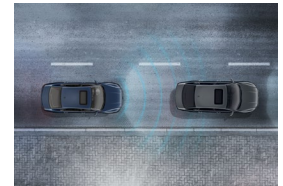

Front Assist – Autonomous Emergency Braking*

Radar sensors are designed to see ahead and prepare for emergency braking should the Passat sense an oncoming collision. If for any reason you can't brake, under certain conditions it can do it for you.†