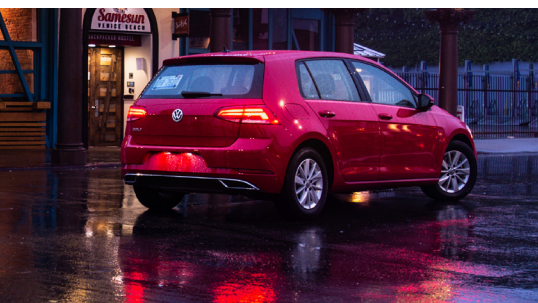

Make it your own

Choose the paint, upholstery and wheels to build the Golf you've always dreamed of.

Wheel Options

- 01 15" Lyon alloy wheels (CL)
- 02 16" Dover alloy wheels (HL)

Paint Colours

CL Comfortline HL Highline

Pure White

CL, HL

Tornado Red

CL, HL

Deep Black Pearl

CL, HL

Peacock Green Metallic

HL

Platinum Grey Metallic

CL, HL

Silk Blue Metallic

CL, HL

Tungsten Silver Metallic

CL, HL

Upholstery Options

Titan Black Cloth

Comfortline

Titan Black Leatherette

Highline

Shetland Grey Leatherette

Highline

Volkswagen Accessories Warranty

If purchased at time of new vehicle purchase, accessories are covered by the new vehicle limited warranty[†] of 4 years or 80,000 km (whichever occurs first)

If purchased from an authorized dealer during the new vehicle limited warranty period, accessories are covered by the remainder of that period or limited warranty[†] of 2 years with unlimited kilometres (whichever is greater)

Upgrade your experience

Built to the same quality standards as our cars and SUVs, our accessories are custom-fitted to each vehicle and designed to go the distance. Many accessories can also be included in your lease or finance payments to fit your budget.*