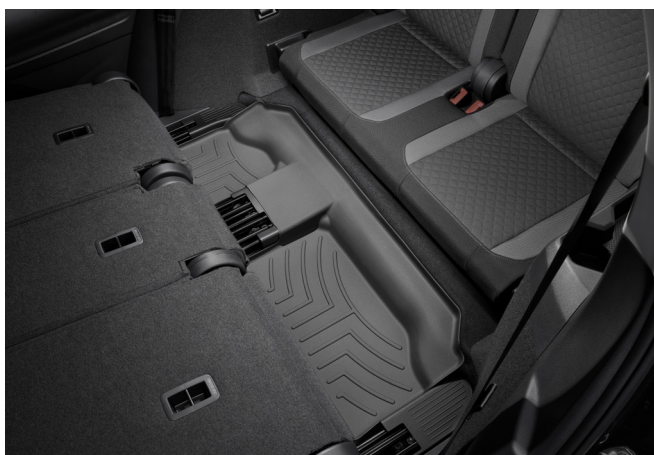

03

05

†Limited warranty is supplied by Volkswagen Group Canada Inc.

*Available on select trims