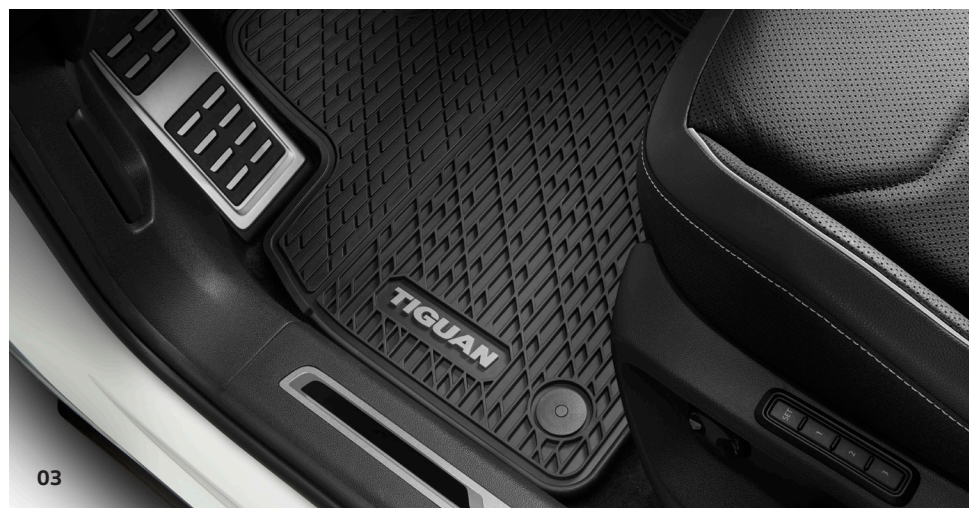

Transport

- Base Carrier Bars
- 01 Bike holder attachment
- Cargo Divider (5-seater)
- Cargo Divider (7-seater)
- THULE® Hitch Mount Bike Holder Attachment
- Urban Loader Cargo Box
- Ski and Snow Board Holder

Sport & Design

- Pedal Caps- Aluminum (A/T)
- Hatch Top Spoiler - Pre-Painted Pure White
- Hatch Top Spoiler - Pre-Painted Deep Black Pearl
- Aluminum Side Steps

Wheels

- 17" Corvara alloy wheels
- 18" Trenton alloy wheels
- 19" Gloss black alloy wheels
- Dynamic Floating Centre Caps

Comfort & Protection

- 02 Muddy Floor Trunk Liner
- 03 Monster Mats® for 5 and 7 Seaters
- Front Splash Guards
- Rear Splash Guards*
- 04 Rear Seat Cover with Tiguan Logo
- Hood Deflector
- Privacy Cover
- Heavy Duty Trunk Liners with Extended
- Seat Back Cover
- Rear Sunshades
- 05 MuddyBuddy® Floor Liners

Ask us for a full list of accessories available for your vehicle or check out www.vwpartsandservice.ca

Accessories for all occasions

†Limited warranty is supplied by Volkswagen Group Canada Inc.

*Available on select trims