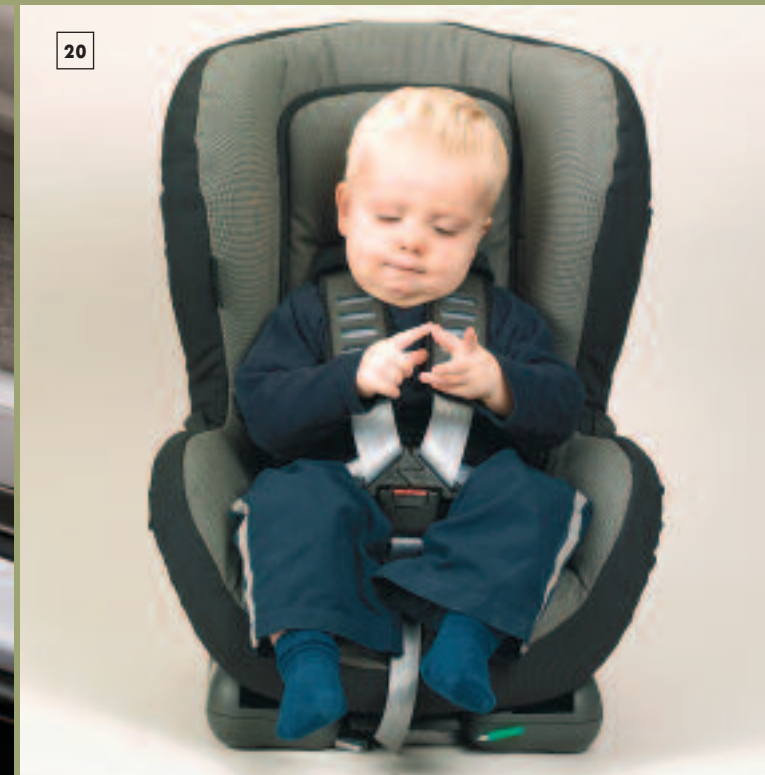

### **20. Isofix child seat**

Keep your children secure with a Britax Duo Plus Isofix child seat. This forward facing seat features the new standard in seat installation. Suitable for 9 months to 4 years (9-18kg).