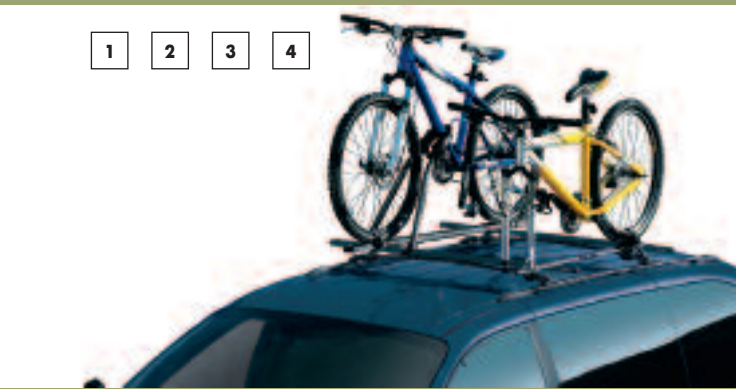

### 1. Basic roof system

Custom-designed to fit and complement the design and style of the roof and vehicle. Required for all Mopar roof-mounted accessories. Individual designs for Voyager and Grand Voyager.

### Roof bike carrier with integrated bike lift (not shown)

Bicycle carrier with servo-lift.

### Water sports carrier (not shown)

Multiple-position cradles give you the flexibility to carry kayaks, surfboards and windsurfers. Road and load-tested for stability. A mast holder is also available.